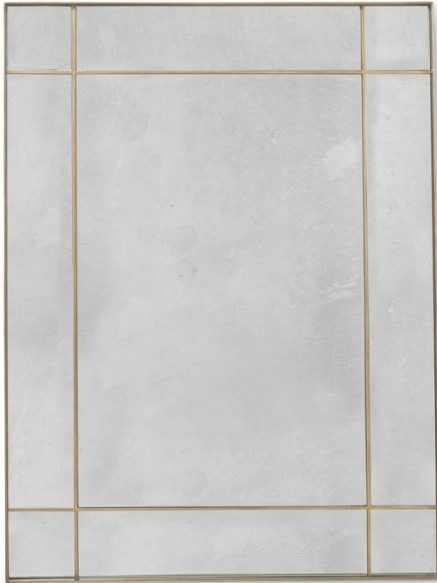

Traverse Mirror

27120-980-036

Exterior W: 36" D: 1.50" H: 48"

Interior W: 0" D: 0" H: 0"

Volume LBS: 105 CU.FT:
10.40"

A thin antique brass frame surrounds an antiqued glass mirror. The brass frame segments the mirror to create a structured border. Includes a cleat for easy installation.

Alternate Images