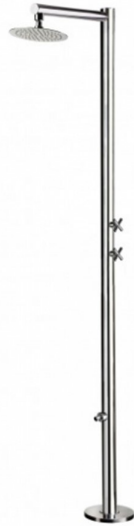

Venere 1150 Outdoor Shower

by AMA

WATRLINE

-  polished
VE1150L
-  brushed
VE1150LBR
-  matte black
VE1150LMB

SPECIFICATIONS

MATERIAL:	316L marine grade stainless steel
FEATURES:	2 volume control valves (cold water only) foot wash rain shower head
WEIGHT:	22 lbs
PACKAGE DIMENSIONS:	L 94" x W 24" x H 6"
DELIVERY WEIGHT:	30 lbs
WARRANTY:	3-year limited warranty

MAINTENANCE & CARE

POLISHED:	Regularly apply stainless steel cleaner and use a soft cloth.
BRUSHED:	Regularly apply stainless steel cleaner and rub in the direction of the grain, using a slightly abrasive sponge.
MATTE BLACK:	Regularly clean with soap water or alcohol. Do not use abrasives.