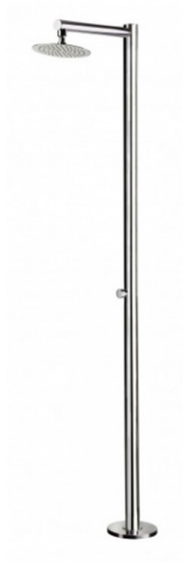

Venere 1270 Outdoor Shower

by AMA

WATRLINE

ADA compliant

polished
VE1270L

SPECIFICATIONS

MATERIAL:	316L marine grade stainless steel
FEATURES:	self closing push valve (cold water only)
WEIGHT:	22 lbs
PACKAGE DIMENSIONS:	L 94" x W 24" x H 6"
DELIVERY WEIGHT:	30 lbs
WARRANTY:	3-year limited warranty