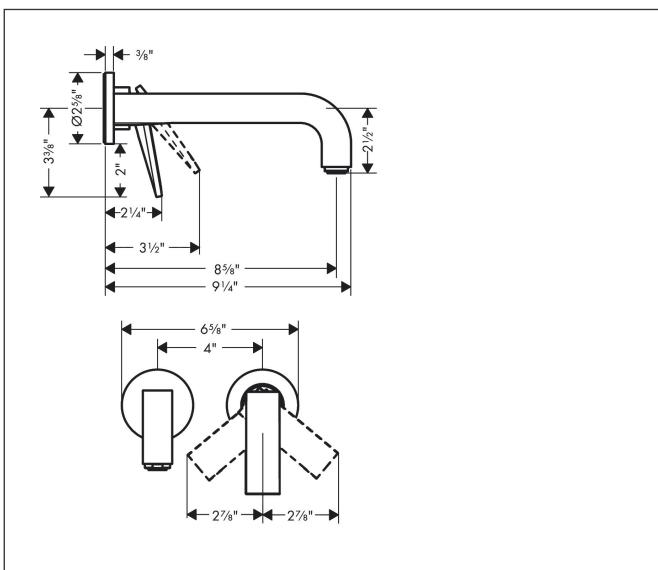

Brand AXOR
 Art. Name **AXOR Citterio** Wall-Mounted Single-Handle Faucet Trim, 1.2 GPM
 Art. Nr. 39121821
 Surface brushed nickel
 Pos. 1

Product Picture

Features

- Consists of: Wall-Mounted Single-Handle Faucet Trim, Pop-up assembly
- Spray modes: Aerated spray
- Flow: 1.2 GPM (4.5 L/Min)
- Ceramic cartridge
- Non-closing waste set
- Does not include: Basic set

Drawing

Technology