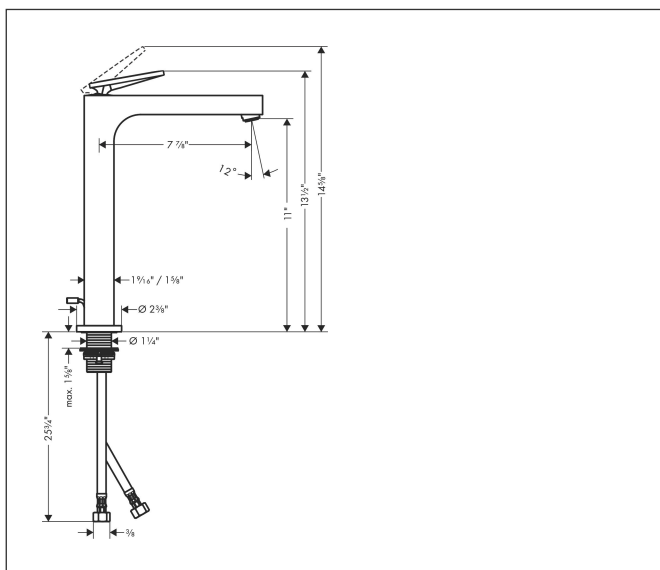

Brand AXOR
 Art. Name **AXOR Citterio** Single-Hole Faucet 280- Rhombic Cut, 1.2 GPM
 Art. Nr. 39151821
 Surface brushed nickel
 Pos. 1

Product Picture

Features

- Spray modes: Aerated spray
- Flow: 1.2 GPM (4.5 L/Min)
- Ceramic cartridge
- Does not include: Pop-up assembly

Drawing

Technology