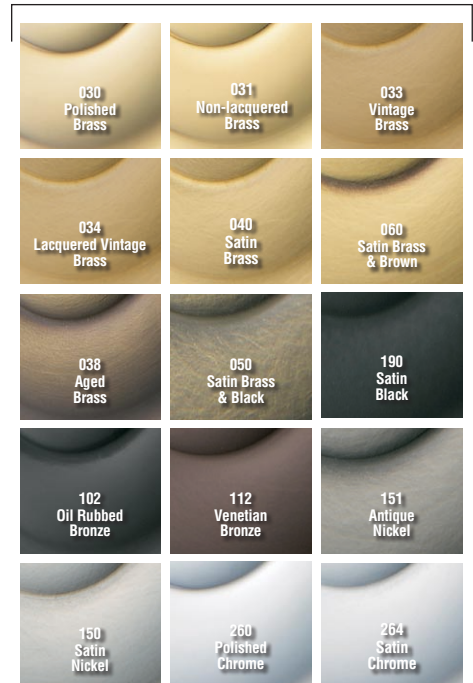

TIER 1 FINISHES