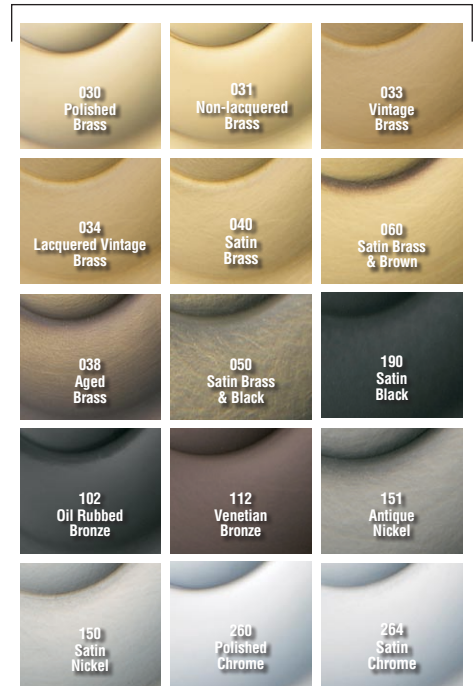

BALDWIN®

5035 / 5126 ESTATE ROSES

5126 is for privacy function

SPECIFICATIONS

> Material: Solid Forged Brass

TIER 1 FINISHES

TIER 2 FINISHES