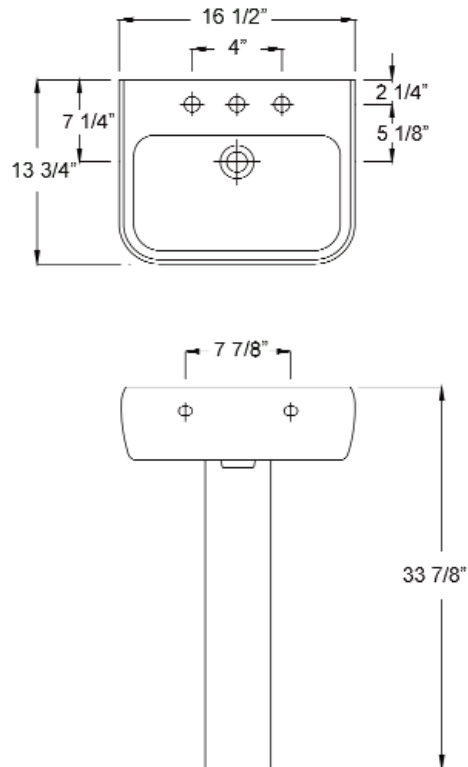

METROPOLITAN 420 PEDESTAL LAVATORY

Cat. No.
3-93X

Faucet not included

W: 16 1/2"
D: 13 3/4"
H: 33 7/8"

Interior Dimensions:

Basin Interior: 14 1/8" x 7 5/8"
Basin Depth: 5 1/2"
Mount bolts height: 32"
Mount holes cc: 7 7/8"
Faucet and spout holes: 1 3/8"

Features:

- ▶ Made of Vitreous China
- ▶ Available for 1 hole or 4" CC
- ▶ Overflow
- ▶ Can be Installed Using Toggle or Molly Bolts (not included)

*For ease of installation, order one of the following:

1. Hangers (pair) \$4.75
2. Bracket (one) \$11.50

Colors:

WH White

Compliance Certification

Meets or exceeds the following specifications: ASME A112.19.2 2008 (and CSA B45.1-08 for ceramic plumbing fixtures).

Dimensions of fixture are nominal and may vary within the range of tolerances established by ASME Standard A112.19.2-2008. Dimensions and specifications subject to change without notice.