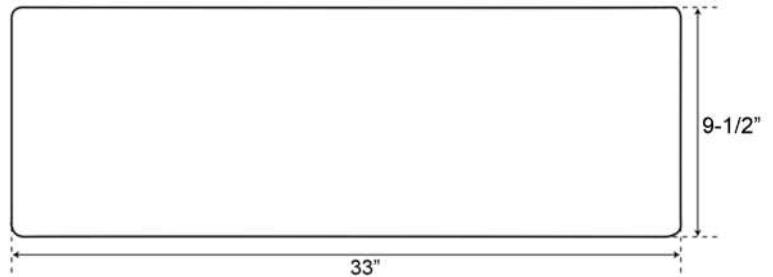

33" CONCORD SINGLE BOWL FARMER SINK

Cat. No
FSCSB3070

W: 33"

D: 22"

H: 9-1/2"

***Please do NOT cut hole without template or actual product.**

Interior Bowl Dimensions:

Basin Interior: 30" W x 18-1/4" D
Basin Depth: 9"

Features:

- ▶ Constructed of solid 16 gauge copper
- ▶ Front features a grapevine design
- ▶ Rounded interior corners easy for cleaning
- ▶ Sink bowl has no internal welds
- ▶ Sink bottom angled to drainage
- ▶ Accommodates 3-1/2" drain
- ▶ Front rim 2-1/2", back and side rims 1-1/2"
- ▶ Patina applied to copper using French hot process
- ▶ Hand polished finish
- ▶ Copper is a living finish and will patina over time

Finish:

SAC Smooth Antique Copper

Dimensions of fixture are nominal and may vary within the range of tolerances established by ANSI Standard A112.19.2. Dimensions and specifications subject to change without notice.