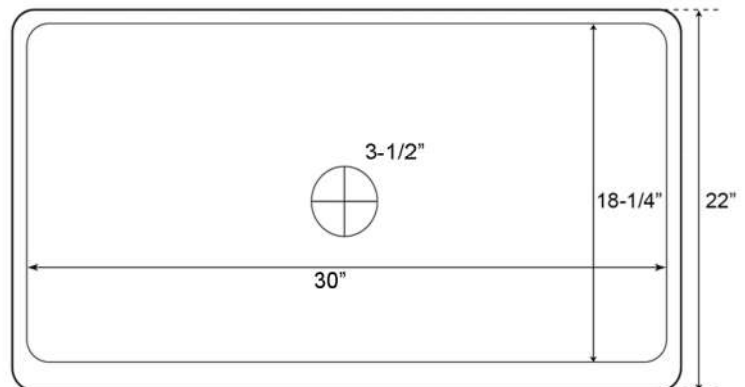

33" CONCORD SINGLE BOWL FARMER SINK

Cat. No
FSCSB3070

W: 33"

D: 22"

H: 9-1/2"

***Please do NOT cut hole without template or actual product.**

Interior Bowl Dimensions:

Basin Interior: 30" W x 18-1/4" D
Basin Depth: 9"

Features:

- ▶ Constructed of solid 16 gauge copper
- ▶ Front features a grapevine design
- ▶ Rounded interior corners easy for cleaning
- ▶ Sink bowl has no internal welds
- ▶ Sink bottom angled to drainage
- ▶ Accommodates 3-1/2" drain
- ▶ Front rim 2-1/2", back and side rims 1-1/2"
- ▶ Patina applied to copper using French hot process
- ▶ Hand polished finish
- ▶ Copper is a living finish and will patina over time

Finish:

SAC Smooth Antique Copper

Dimensions of fixture are nominal and may vary within the range of tolerances established by ANSI Standard A112.19.2. Dimensions and specifications subject to change without notice.