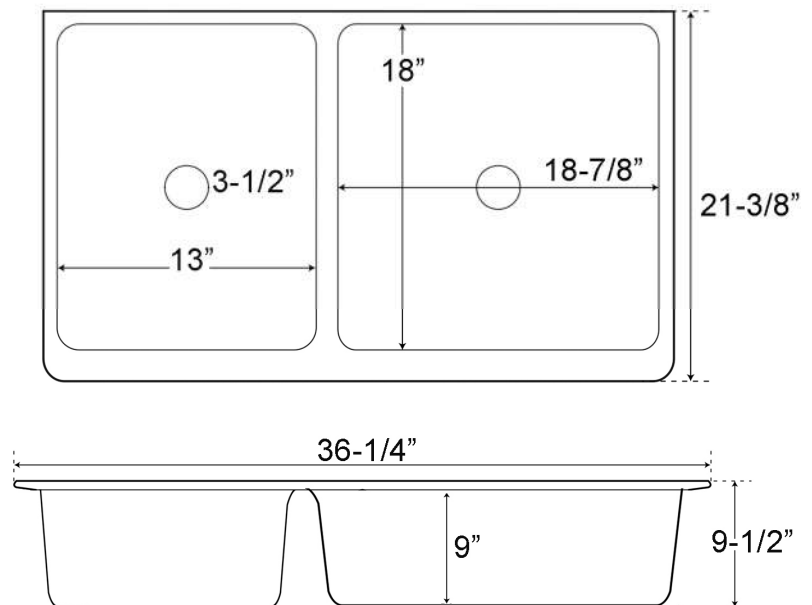

37" SONORA DOUBLE BOWL UNDERMOUNT SINK

Cat. No
KSCDB3504

W: 36-1/4"
D: 21-3/8"
H: 9-1/2"

***Please do NOT cut hole without template or actual product.**

Interior Dimensions:

Large

Basin Interior: 18-7/8" W x 18" D
Basin Depth: 9"

Small

Basin Interior: 13" W x 18" D
Basin Depth: 9"

Features:

- ▶ Constructed of solid 16 gauge copper
- ▶ Hammered and flat 1-1/2" rim
- ▶ Sink bowl is pressed
- ▶ Rounded interior corners easy for cleaning
- ▶ Sink bottom angled to drainage
- ▶ Hand polished finish
- ▶ Accommodates 3-1/2" drain
- ▶ Drain sold separately
- ▶ Patina applied to copper using French hot process
- ▶ Copper is a living finish and will patina over time

Finish:

AC Antique Copper

Dimensions of fixture are nominal and may vary within the range of tolerances established by ANSI Standard A112.19.2. Dimensions and specifications subject to change without notice.