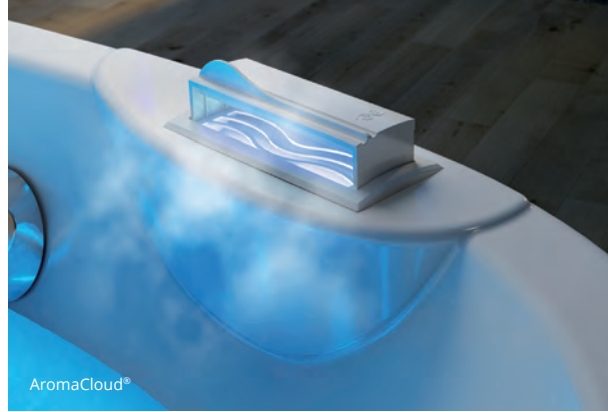

ESSENCIA OVAL 7236

INSTALLATION

LETTER	DESCRIPTION	MEASURE
A	Total length	72"
B	Total width	36"
C	Outside edge to center drain	30 1/2"
D	Outside edge to overflow	20 1/2"
E	Bathing well width	21"
F	Raised seat length	22 5/8"
G	Bottom bathing well length	38"
H	Bathing well length	45 1/4"
I	Deck width (top)	2 5/8"
J	Deck width (raised deck)	1 1/2"
K	Total height to headrest	24 7/8"
L	Slope of backrest	30°
M	Slope on drain side	32°
N	Maximum water level (Waste & overflow 16" x 35")	16 5/8"
	Maximum water level with AromaFlow	16 9/16"
O	Height from bottom of drain to center of overflow	18 3/8"
P	Height from bottom of bath to top deck	23 1/2"
Q	Minimum faucet dimension	6 3/8"
R	Deck height at footrest	1"

- **A** AromaCloud® position
- **T** Turbine position (TMU)
- Indicates heated backrest (TMU)
- ☄ Indicates WarmTouchShell® position (TUB)

TECHNICAL SPECIFICATIONS

Hot water supply required	The hot water supply should be 70% or more of the bath's total water capacity.
Turbine	Access to the pump must be at least 18" x 22". Standard connection is 20 A, 120 V, 60 Hz, dedicated line with a Ground-Fault Circuit Interrupter (GFCI). For any additional option, a second line is needed 15 A, 120 V, 60 Hz, dedicated line with a GFCI. Air vent necessary: 2" x 4" minimum.
Others	- The Geysair® is located on the same side as the heated backrest. It must NOT be relocated. It must be connected to the hot water supply and be accessible (provide access). - Faucets cannot be installed on the deck of the bath. - TMU: Control must be wall-mounted. - TUB: Dot controls are located on the side of the AromaCloud®. - The water level will be lower when an AromaFlow is installed.

Cutting template	# 90000056
Approx. shipping weight	146 lb
Turbine power	550 W
Air heater	600 W

WARRANTY	
Controls-LED-Geysair*	5 years
Bath & turbine*	20 years