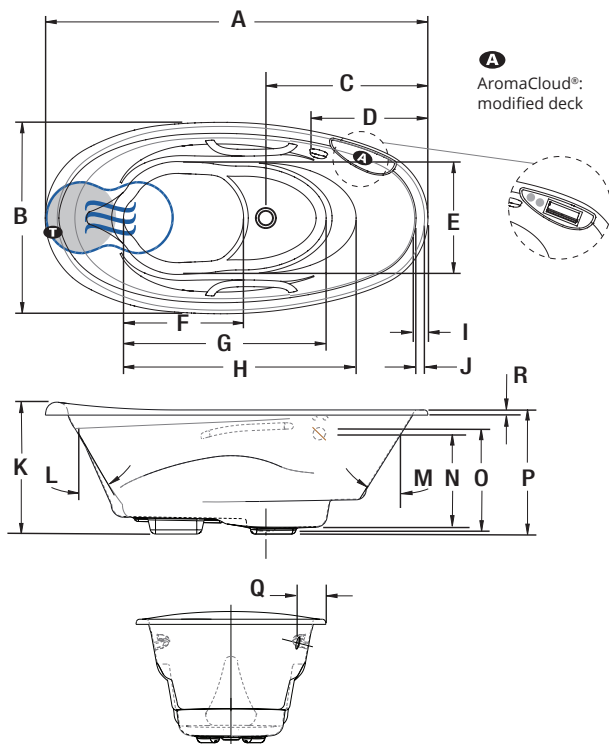

IF REQUIRED BY CONSTRUCTION CODE

16" x 35" Cable driven brass waste & overflow kit BOVERBR	\$240
--	-------

* For TMU, control must be wall mounted. Faucets cannot be installed on the deck of the bath.

** When ordering an AromaFlow, an Integrated waste & overflow is mandatory (Upcharge). Specify the finish of the waste.

ESSENCIA OVAL 7236

INSTALLATION

LETTER	DESCRIPTION	MEASURE
A	Total length	72"
B	Total width	36"
C	Outside edge to center drain	30 1/2"
D	Outside edge to overflow	20 1/2"
E	Bathing well width	21"
F	Raised seat length	22 5/8"
G	Bottom bathing well length	38"
H	Bathing well length	45 1/4"
I	Deck width (top)	2 5/8"
J	Deck width (raised deck)	1 1/2"
K	Total height to headrest	24 7/8"
L	Slope of backrest	30°
M	Slope on drain side	32°
N	Maximum water level (Waste & overflow 16" x 35")	16 5/8"
	Maximum water level with AromaFlow	16 9/16"
O	Height from bottom of drain to center of overflow	18 3/8"
P	Height from bottom of bath to top deck	23 1/2"
Q	Minimum faucet dimension	6 3/8"
R	Deck height at footrest	1"