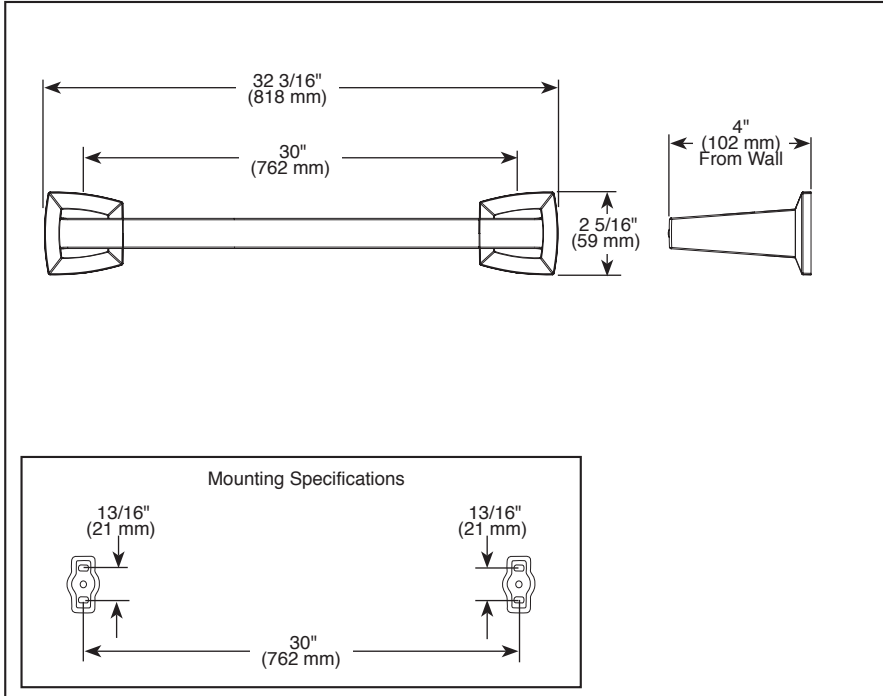

BRIZO®

ACCESSORIES

- Vettis™ Collection
- 30" Towel Bar

693088 ▲

Submitted Model No.: _____

Specific Features: _____

STANDARD SPECIFICATIONS:

- Wood blocking is preferable behind all wall surfaces. If wood blocking is not available, try finding a wood stud to anchor at least one end of this accessory.
- Mounting hardware and mounting instructions included with product.
- Plastic anchors, screws, toggle bolts, and mounting brackets are included with the mounting hardware.