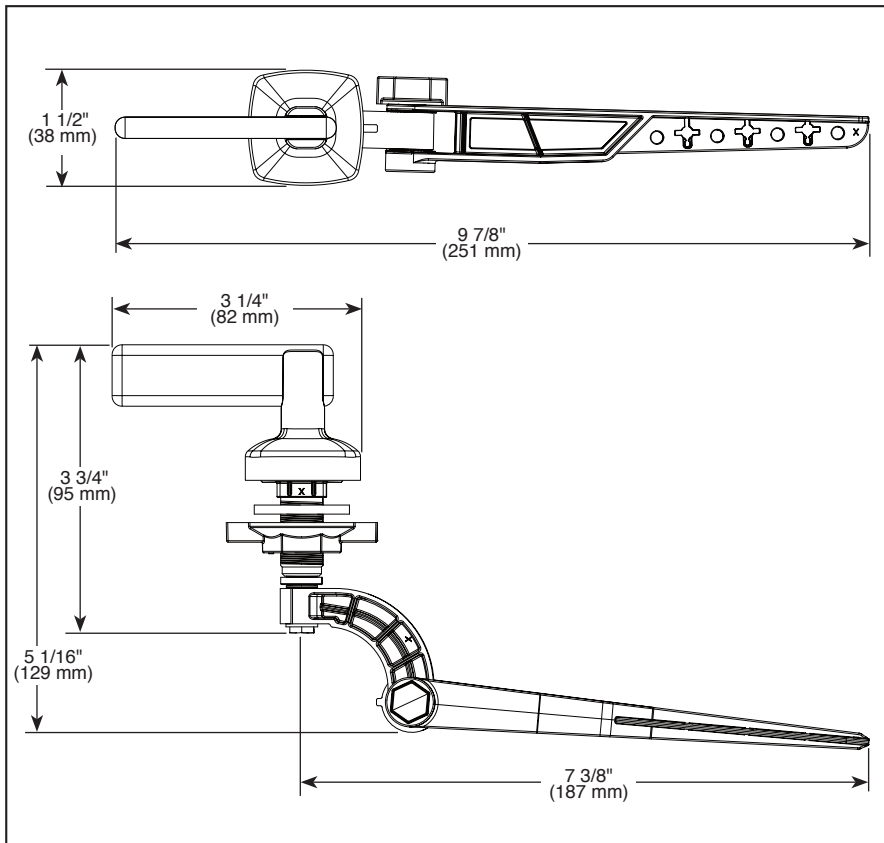

▲ Designate proper finish suffix