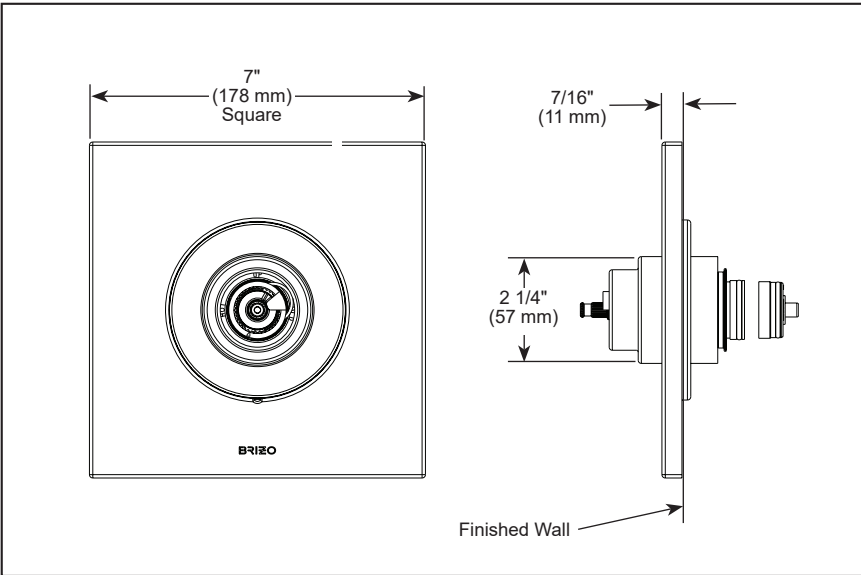

Submitted Model No.: _____

Specific Features: _____

▲ Designate proper finish suffix

BRIZO[®]

SENSORI[®] CUSTOM SHOWER TRIM

- Frank Lloyd Wright[®] Bath Collection by Brizo[®]
- Thermostatic Control Trim

FEATURES:

- Sensori[®] Thermostatic Control

STANDARD SPECIFICATIONS

- Must also order Sensori[®] thermostatic valve rough
- Includes Sensori[®] thermostatic cartridge
- Thermostatic wax element maintains the outlet temp to +/- 3.6° F
- Handle controls temperature only; must be used with one or more Sensori[®] volume controls
- Field adjustable to limit rotation into hot water zone
- All parts are replaceable from the front of the valve
- Adjusts for up to 5/8" wall thickness. Optional extension kit (RP101600) available
- Must order handles separately. See handle options below.