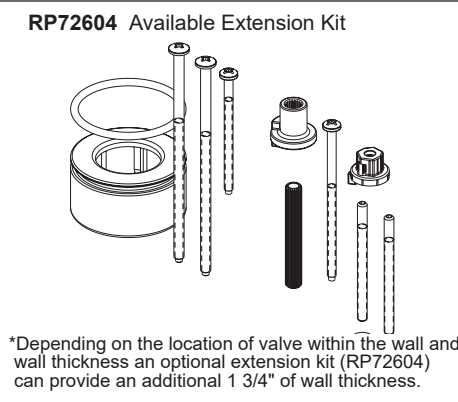

Submitted Model No.: _____

Specific Features: _____

▲ Designate proper finish suffix

BRIZO[®]

SENSORI[®] CUSTOM SHOWER TRIM

- Frank Lloyd Wright[®] Bath Collection by Brizo[®]
- Thermostatic Control Trim

FEATURES:

- Sensori[®] Thermostatic Control

STANDARD SPECIFICATIONS

- Must also order Sensori[®] thermostatic valve rough
- Includes Sensori[®] thermostatic cartridge
- Thermostatic wax element maintains the outlet temp to +/- 3.6° F
- Handle controls temperature only; must be used with one or more Sensori[®] volume controls
- Field adjustable to limit rotation into hot water zone
- All parts are replaceable from the front of the valve
- Adjusts for up to 5/8" wall thickness. Optional extension kit (RP101600) available
- Must order handles separately. See handle options below.