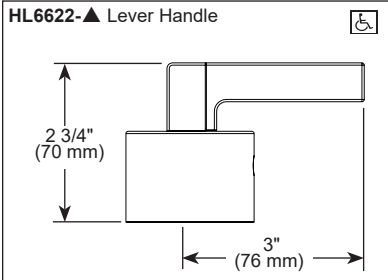

▲ Designate proper finish suffix