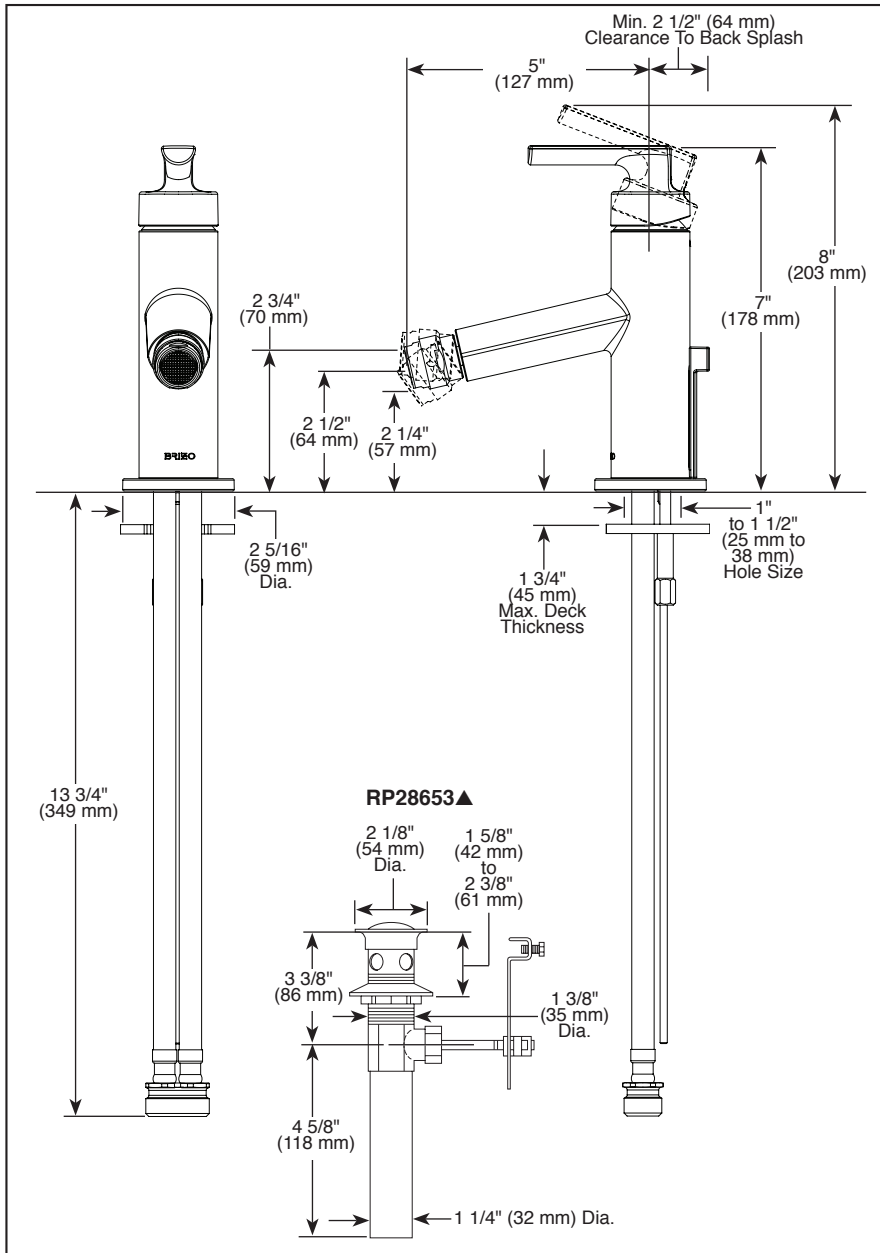

▲ Designate Proper Finish Suffix

Brizo Kitchen & Bath Company reserves the right (1) to make changes in specifications and materials, and (2) to change or discontinue models, both without notice or obligation. Dimensions are for reference only. See current full-line price book or www.brizo.com for finish options and product availability.

BSP-S-68106 Rev. A

Brizo Kitchen & Bath Company

55 E. 111th Street, Indianapolis, IN 46280
350 South Edgeware Road, St. Thomas, ON N5P 4L1
© 2020 Brizo Kitchen & Bath Company