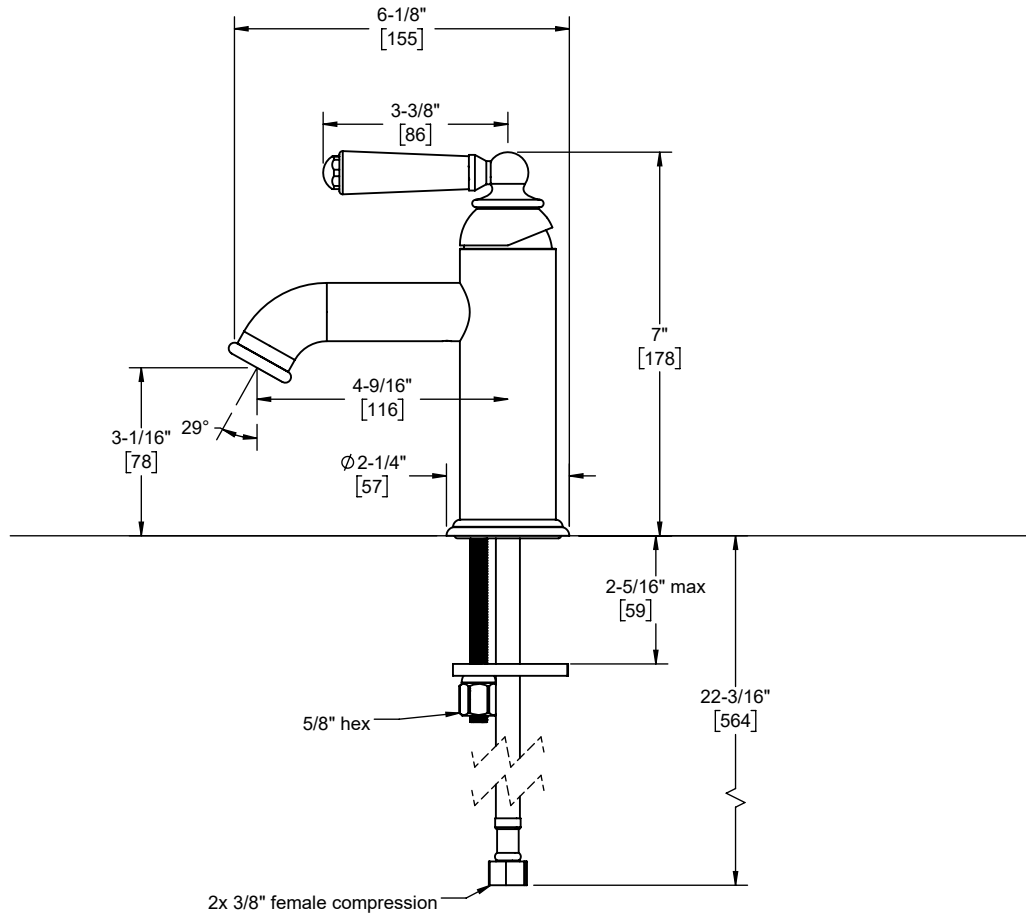

## Single Hole Lavatory Faucet

### Features

- 25+ artisan finishes including 12 PVD finishes
- All brass construction
- Single handle operation cartridge with ceramic disc
- Flexible braided hoses for ease of installation
- 1.2gpm (4.5 L/min) max flow rate

Through-Hole Specifications	
Min	Recommended
Ø 1-1/4" [32]	Ø 1-3/8" [35]

Specifications subject to change without notice

Dimensions are inches, rounded to 1/16"  
[Dimensions in brackets are mm, rounded to 1mm]