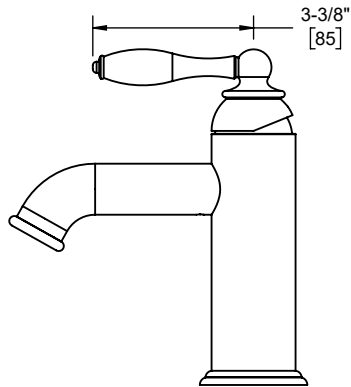

Through-Hole Specifications	
Min	Recommended
Ø 1-1/4" [32]	Ø 1-3/8" [35]

Specifications subject to change without notice

Dimensions are inches, rounded to 1/16"  
[Dimensions in brackets are mm, rounded to 1mm]

# Montecito™

Single Hole Lavatory Faucet

**3301-1-H55**

**3301-1-H61**

**3301-1-H64**

**3301-1-H68**