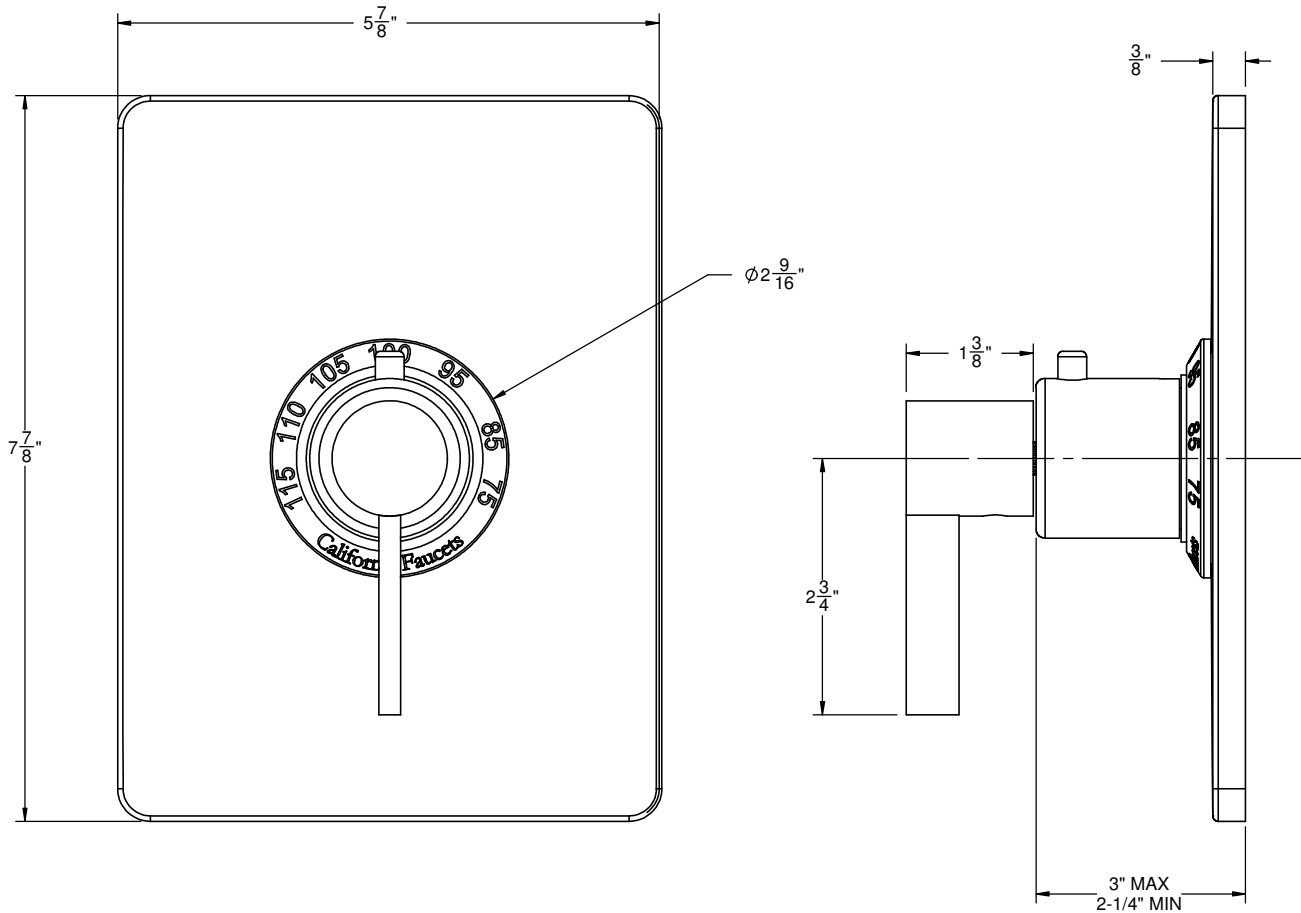

California Faucets®

Bel Canto™

STYLETHERM 3/4" THERMOSTATIC TRIM ONLY

Features

- All brass construction
- 100°F safety stop button with manual override
- 7-7/8" by 5-7/8" rectangular faceplate
- Engraved brass temperature ring
- Over 30 finishes including 15 PVD finishes

Codes/Standards Applicable

Product meets or exceeds the following:

- ASME A112.18.1/CSA B125.1
- ASSE 1016
- ADA compliant

TO-THCN-E3

ALL DIMENSIONS SHOWN TO NEAREST 1/16"