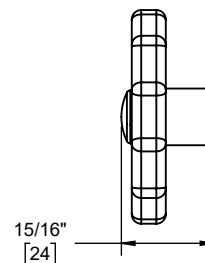

Codes/Standards

Product meets or exceeds the following:

- ASME A112.18.1/CSA B125.1
- ASEE 1016
- ADA compliant with lever handles

TO-THN-80W shown

TO-THN-80
 TO-THN-80W
 TO-THN-80WB
 TO-THN-80WR

Top of Wheel Handle

TO-THN-80W

Dimensions are inches, rounded to 1/16"
[Dimensions in brackets are mm, rounded to 1mm]

Specifications subject to change without notice