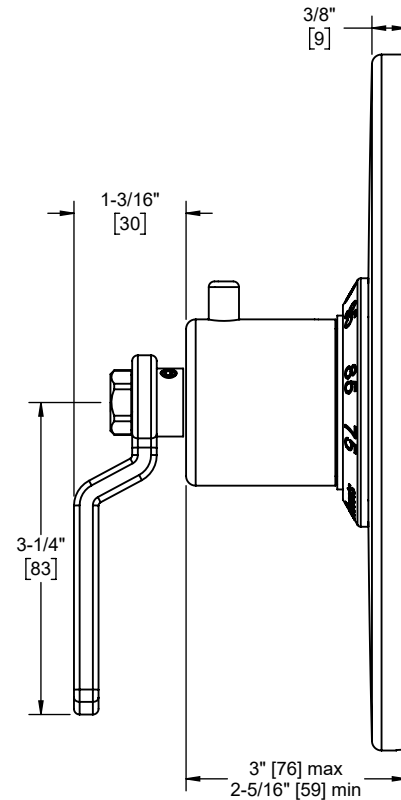

Codes/Standards

Product meets or exceeds the following:

- ASME A112.18.1/CSA B125.1
- ASEE 1016
- ADA compliant with lever handles

TO-THN-80W shown

TO-THN-80
 TO-THN-80W
 TO-THN-80WB
 TO-THN-80WR

Top of Wheel Handle

TO-THN-80W

Dimensions are inches, rounded to 1/16"
[Dimensions in brackets are mm, rounded to 1mm]

Specifications subject to change without notice