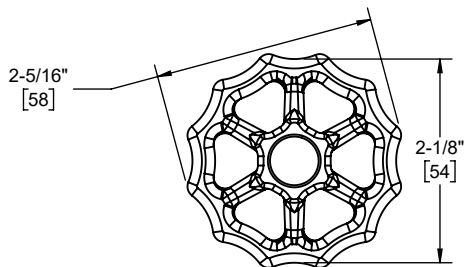

Codes/Standards

Product meets or exceeds the following:

- ASME A112.18.1/CSA B125.1
- ASEE 1016
- ADA compliant with lever handles

TO-THN-80W shown

TO-THN-80
 TO-THN-80W
 TO-THN-80WB
 TO-THN-80WR

Top of Wheel Handle

TO-THN-80W

Dimensions are inches, rounded to 1/16"
[Dimensions in brackets are mm, rounded to 1mm]

Specifications subject to change without notice