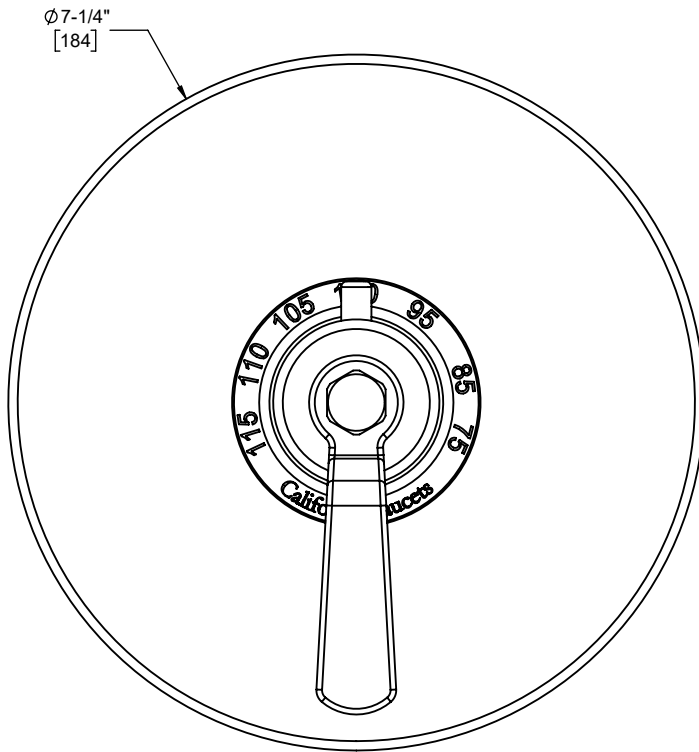

California Faucets®

Descanso Works™

Styletherm Trim Only

Features

- Available in 28 finishes including 13 PVD finishes
- All brass construction
- 100° F safety stop button with manual override
- Engraved brass temperature ring

Codes/Standards

Product meets or exceeds the following:

- ASME A112.18.1/CSA B125.1
- ASEE 1016
- ADA compliant with lever handles

TO-THN-80W shown

TO-THN-80
 TO-THN-80W
 TO-THN-80WB
 TO-THN-80WR

Top of Wheel Handle

TO-THN-80W

Dimensions are inches, rounded to 1/16"
[Dimensions in brackets are mm, rounded to 1mm]

Specifications subject to change without notice