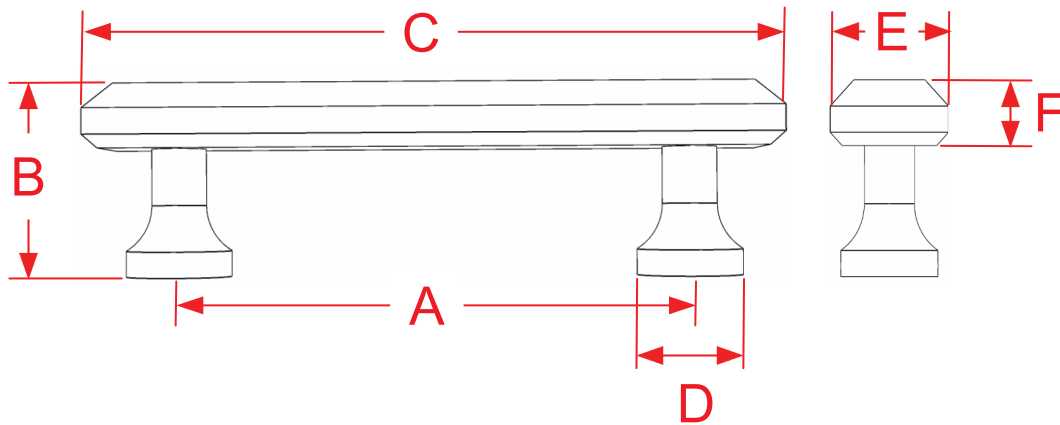

273 Series Cabinet Door & Appliance Pulls

Finishes for Life
TARNISH-FREE GUARANTEED

Part #	A Center to Center	B Projection	C Overall	D Base	E Bar Width	F Bar Height
273-4	4.0000"	1.2500"	6.0000"	0.6250"	0.7500"	0.5000"
273-6	6.0000"	1.2500"	8.0000"	0.6250"	0.7500"	0.5000"
273-8	8.0000"	1.2500"	10.0000"	0.6250"	0.7500"	0.5000"
273-10	10.0000"	1.2500"	14.0000"	0.6250"	0.7500"	0.5000"
Custom Sizing Available						