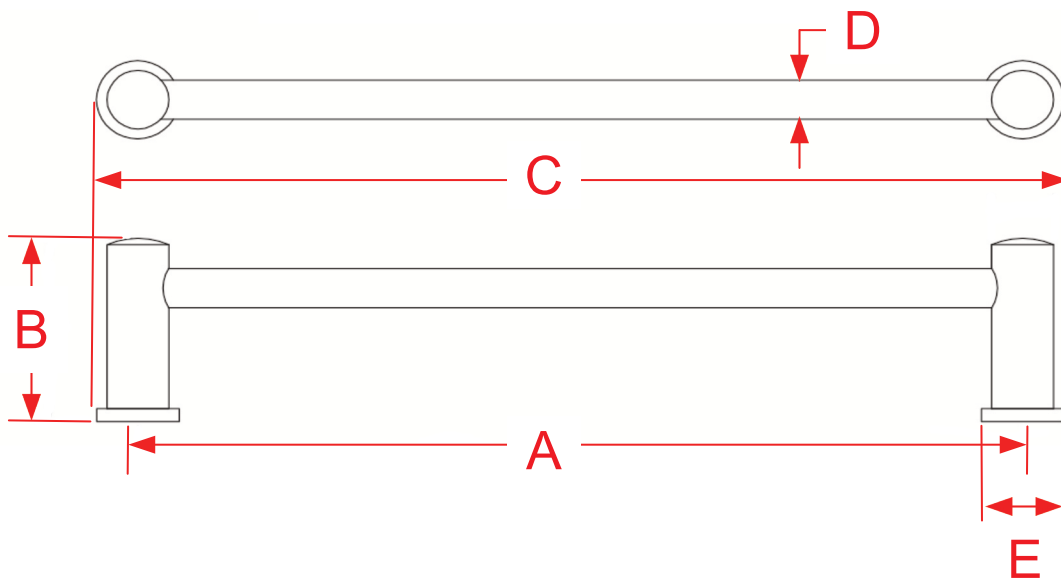

Series 44 Towel Bars

Finishes for Life
TARNISH-FREE GUARANTEE

Part #	A Center to Center	B Projection	C Overall	D Bar Width	E Base Diameter
44-18	18.0000"	3.5000"	19.1250"	0.7500"	1.5000"
44-24	24.0000"	3.5000"	25.1250"	0.7500"	1.5000"
44-30	30.0000"	3.5000"	31.1250"	0.7500"	1.5000"
Custom Sizing Available					