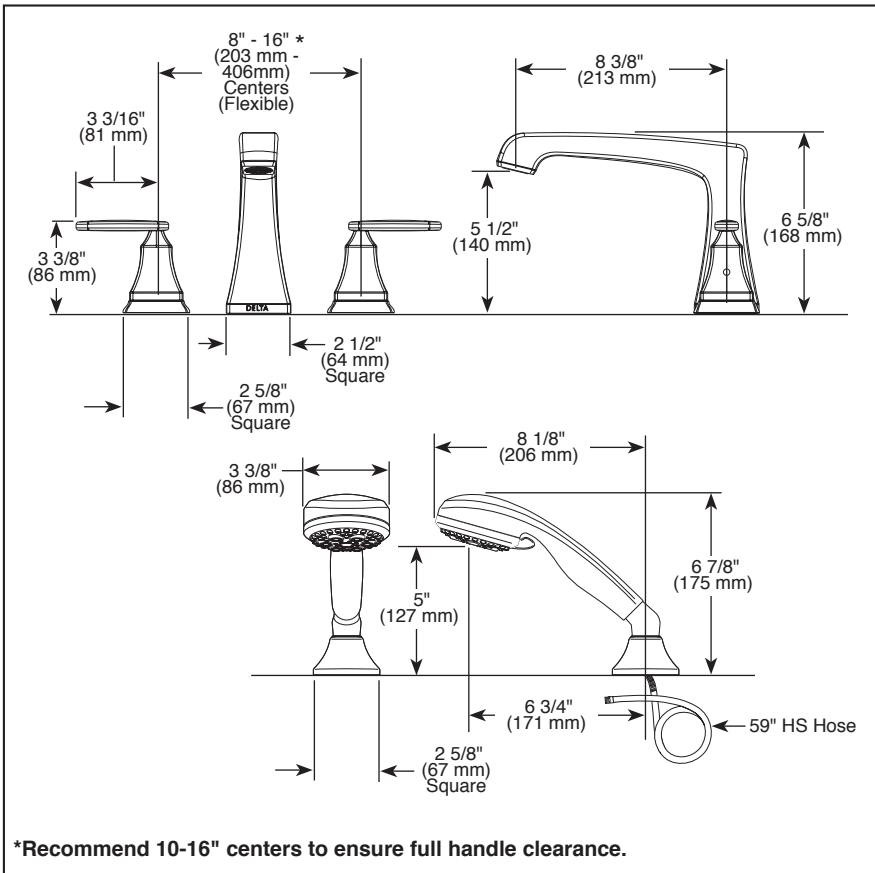

▲ Designate Proper Finish Suffix

see what Delta can do™

ROMAN TUB/WHIRLPOOL FAUCET TRIM

- Ashlyn™ Collection
- Three Hole Installation (T2764 Series)
- Four Hole Installation (T4764 Series)

STANDARD SPECIFICATIONS:

- Hand shower max flow rate 1.75 gpm @ 80 psi, 6.6 L/min @ 550 kPa
- Trim only for two handle Roman Tub faucet for concealed mounting
- Temperature and volume controlled with handles
- Rough-In kit must also be ordered to complete installation
  - -R4707 for four hole
  - -R2700 or R2707 for three hole
  - -RP23601 for three hole 10" fixed installationThere are separate specification sheets on each rough-in kit if more details are required
- Hand shower includes double check valves for backflow prevention (T4764)

WARRANTY

- Parts and Finish - Lifetime limited warranty; or for commercial purchasers, 10 years for multi-family residential (apartments and condominiums) and 5 years for all other commercial uses, in each case from the date of purchase.
- Electronic Parts and Batteries (if applicable) - 5 years from the date of purchase; or for commercial purchasers, 1 year from the date of purchase. No warranty is provided on batteries.

COMPLETE VALVE COMPLIES WITH:

- ASME A112.18.1 / CSA B125.1
- Indicates compliance to ICC/ANSI A117.1 - Valve control only
- EPA WaterSense® - Applies to T4764 only