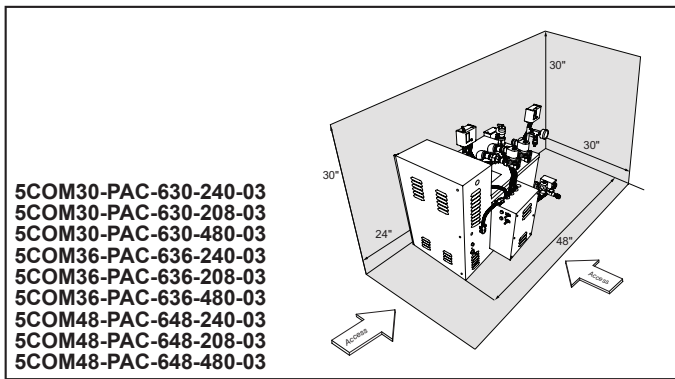

see what Delta can do™

COMMERCIAL STEAM GENERATOR

- 30KW (5COM30)
- 36KW (5COM36)
- 48KW (5COM48)

FEATURES:

- Automatic Regulator Pressure Control
- High Limit Pressure Control with Manual Reset
- Pressure Gauge
- Sight Glass Gauge
- Check Valves
- Drain Valve
- Silicone Steam Head Cover
- Low Water safety cut-off to deenergize the heater in the event of a low water condition
- Automatic Microprocessor controlled water feed with stainless steel probes

STANDARD SPECIFICATIONS:

- Dimensions: 35" L x 21" W x 27" H
- Generator Shipping Weight: 5COM9 thru 24 - 200lb and 5COM30 thru 48 - 300lb
- Operating Pressure: Max. 15 PSI
- Water Feed: 1/2" NPT
- Steam Output: 3/4" NPT
- Commercial generators are designed to support round the clock operation
- Can program 2 steam rooms with one control when paired with 5COM-CN-010CR Second Room Package

OPTIONAL EQUIPMENT

- 5COM-CN-010CR - Second Room Package
- 5COM-GA-014-208 - Automatic Blowdown Valve - 208V
- 5COM-GA-015-240 - Automatic Blowdown Valve - 480/240V
- 5COM-CN-016CS - TA-100 Temperature Alert
- 5COM-SP-MU-50 - Commercial Aroma Pump
- 5COM-SP-018-50 - Eucalyptus Aromatherapy Pure Oil - 1.1 liter bottle
- 5COM-GA-006 - Commercial Stand
- 5COM-GA-007 - ASME Blowdown Tank
- 5COM-GA-020 - Aux Cutoff Control
- 5COM-GA-021 - Blowdown Tempering Valve

WARRANTY

- See separate warranty document

COMPLIES WITH:

- ASME BPVC Section I
- UL Listed

5COM30-PAC-630-240-03
5COM30-PAC-630-208-03
5COM30-PAC-630-480-03
5COM36-PAC-636-240-03
5COM36-PAC-636-208-03
5COM36-PAC-636-480-03
5COM48-PAC-648-240-03
5COM48-PAC-648-208-03
5COM48-PAC-648-480-03