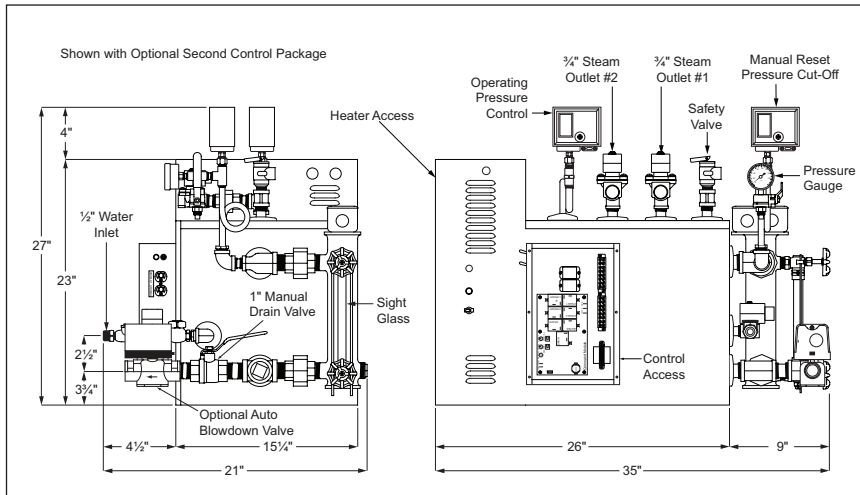

STANDARD SPECIFICATIONS:

- Dimensions: 35" L x 21" W x 27" H
- Generator Shipping Weight: 5COM9 thru 24 - 200lb and 5COM30 thru 48 - 300lb
- Operating Pressure: Max. 15 PSI
- Water Feed: 1/2" NPT
- Steam Output: 3/4" NPT
- Commercial generators are designed to support round the clock operation
- Can program 2 steam rooms with one control when paired with 5COM-CN-010CR Second Room Package

Specification Chart						
Model Number	kW	Max. Cu. Ft. Range	Volts	Phase	Amps	Breaker Size
5COM30-PAC-630-240-03	30	1250	240	3	72	90
5COM30-PAC-630-208-03			208	3	84	110
5COM30-PAC-630-480-03			480	3	36	45
5COM36-PAC-636-240-03	36	1500	240	3	87	110
5COM36-PAC-636-208-03			208	3	100	125
5COM36-PAC-636-480-03			480	3	44	60
5COM48-PAC-648-240-03	48	2000	240	3	116	150
5COM48-PAC-648-208-03			208	3	133	175
5COM48-PAC-648-480-03			480	3	58	80