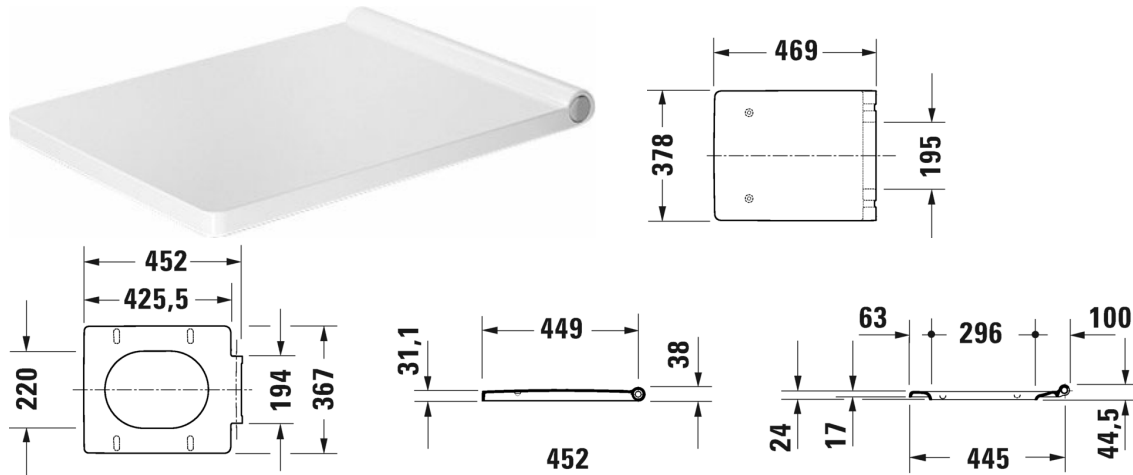

Vero Air Toilet seat and cover # 0022090000

Toilet seat and cover	Dimension	Weight	Order number
removable, hinges stainless steel, with slow close			
Colors			
00 White			
Variant			
		5.5 lb	0022090000
Suitable products			
Toilet wall-mounted Duravit Rimless® rimless, washdown model, Durafix included, cUPC® listed*, 14 5/8" x 22 1/2" Inch	14 5/8" x 22 1/2" Inch		252509

All drawings contain the necessary measurements which are subject to standard tolerances. They are stated in inch & mm and are non-binding. Exact measurements, in particular for customized installation scenarios, can only be taken from the finished ceramic piece.