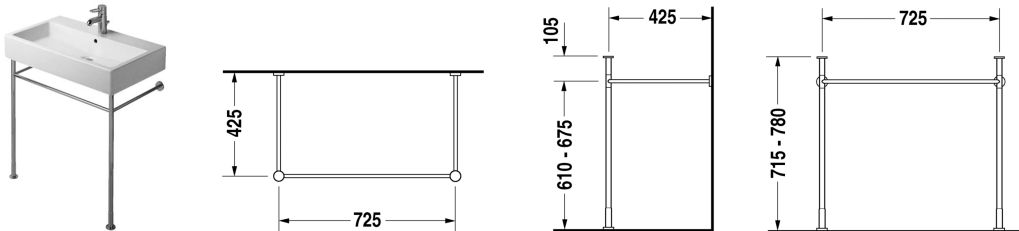

Vero Metal console # 0030661000

Metal console	Dimension	Weight	Order number
height adjustable +2", for washbasin # 045480, 235080			
Colors			
10 Chrome			
Variant			
		6.4 lb	0030661000
Suitable products			
Furniture washbasin with tap platform, wall-mounted, hardware included, cUPC listed, 31 1/2" x 18 1/2" Inch	31 1/2" x 18 1/2" Inch		045480

All drawings contain the necessary measurements which are subject to standard tolerances. They are stated in inch & mm and are non-binding. Exact measurements, in particular for customized installation scenarios, can only be taken from the finished ceramic piece.