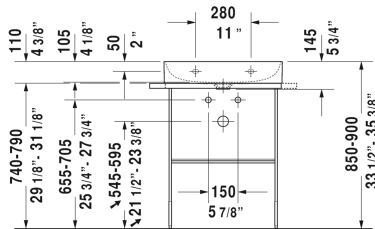

DuraSquare Metal console floorstanding ** # 003101..00

| < 26 1/8" Inch > |

Metal console floorstanding **	Dimension	Weight	Order number
height adjustable +2", hardware included, for washbasin # 235360, towel rail right or left, reversible			
Colors			
10 Chrome 46 Black Matt			
Variant			
Chrome	26 1/8" x 17 3/4" Inch	13.2 lb	003101..00
Infobox			
** Glass inserts are not included - please order separately			
Suitable products			
Furniture washbasin without overflow, with faucet deck, ceramic covered slotted waste included, underside fully glazed, hardware included, wall-mounted, 23 5/8" x 18 1/2" Inch	23 5/8" x 18 1/2" Inch		235360
Glass inserts safety glass, for metal console # 003101, 003102, 22 1/2" x 15" Inch	22 1/2" x 15" Inch		009964

All drawings contain the necessary measurements which are subject to standard tolerances. They are stated in inch & mm and are non-binding. Exact measurements, in particular for customized installation scenarios, can only be taken from the finished ceramic piece.