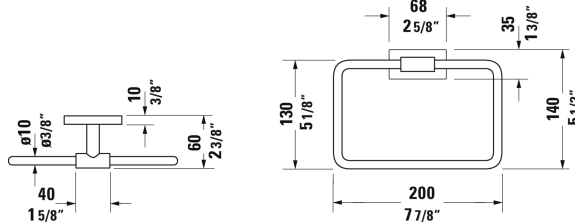

Karree Towel ring # 0099611000

| < 7 7/8" Inch > |

Towel ring	Dimension	Weight	Order number
Chrome, 5 1/2" Inch			
Colors			
10 Chrome			
Variant			
	7 7/8" x 2 3/8" Inch	1.5 lb	0099611000

All drawings contain the necessary measurements which are subject to standard tolerances. They are stated in inch & mm and are non-binding. Exact measurements, in particular for customized installation scenarios, can only be taken from the finished ceramic piece.