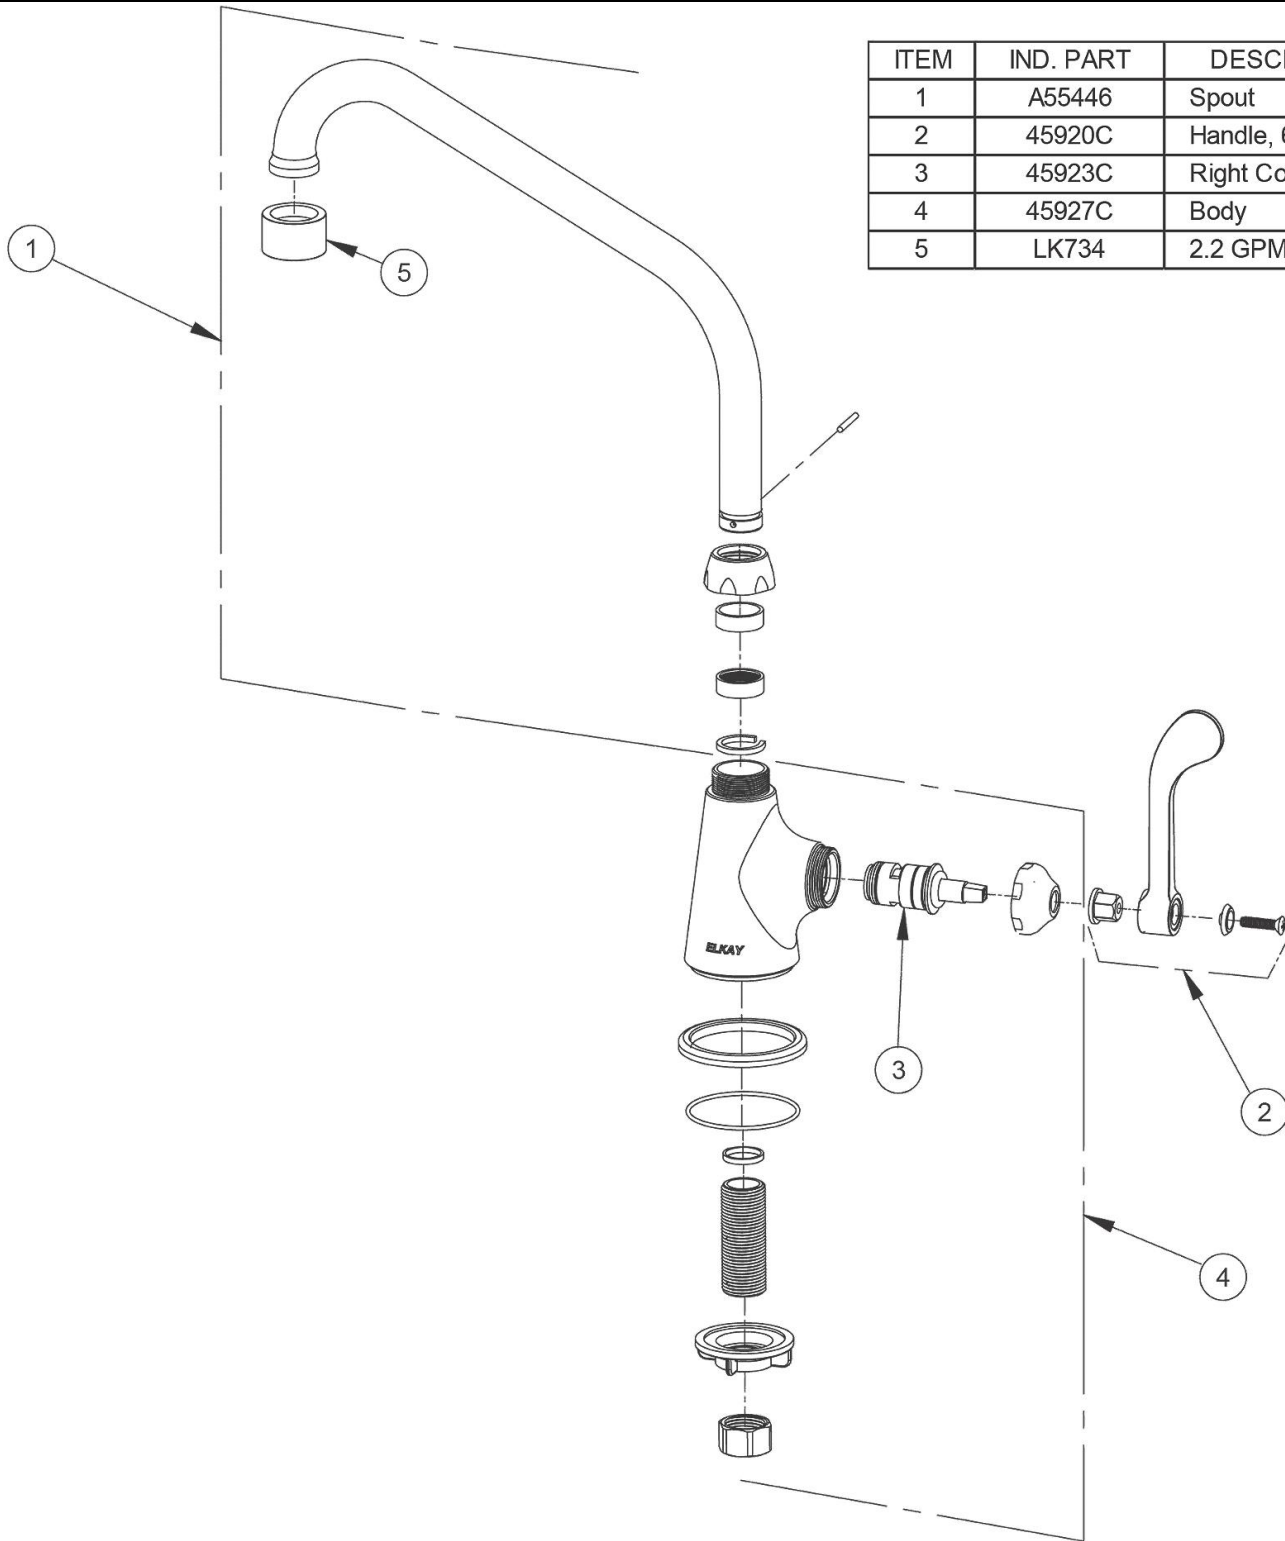

PRODUCT SPECIFICATIONS

Elkay Single Hole with Single Control Faucet with 8" High Arc Spout 6" Wristblade Handle Chrome. Faucet has a flow rate of 1.5 GPM, and is made of Chrome Plated Brass material, with a Quarter Turn Ceramic Disc - Cold valve. Faucet requires 1 faucet holes.

Mounting Type:	Deck Mount
Special Features:	Low Flow Solid Brass Construction Spout swing restriction pin
Finish:	Chrome (CR)
Handle Type:	6" Wristblade Handle
Deck Clearance:	9-1/8"
Spout Reach:	8"
Spout Height:	11-5/8"
Hole Drillings:	1
Material:	Chrome Plated Brass
Valve Type:	Quarter Turn Ceramic Disc - Cold
Valve Connection:	1/2"-14 NPSM
Flow Rate:	1.5 GPM
Spout Type:	High Arc

Product Compliance: ADA & ICC A117.1
ASME A112.18.1/CSA B125.1
NSF 61
NSF 372 (lead free)

Complies with ADA & ICC A117.1 accessibility requirements when installed according to the requirements outlined in these standards.

ITEM	IND. PART	DESCRIPTION
1	A55446	Spout
2	45920C	Handle, 6"
3	45923C	Right Cold Cartridge
4	45927C	Body
5	LK734	2.2 GPM VR Aerator

In keeping with our policy of continuing product improvement, Elkay reserves the right to change product specifications without notice. Please visit elkay.com for the most current version of Elkay product specification sheets. This specification describes an Elkay product with design, quality, and functional benefits to the user. When making a comparison of other producers' offerings, be certain these features are not overlooked.