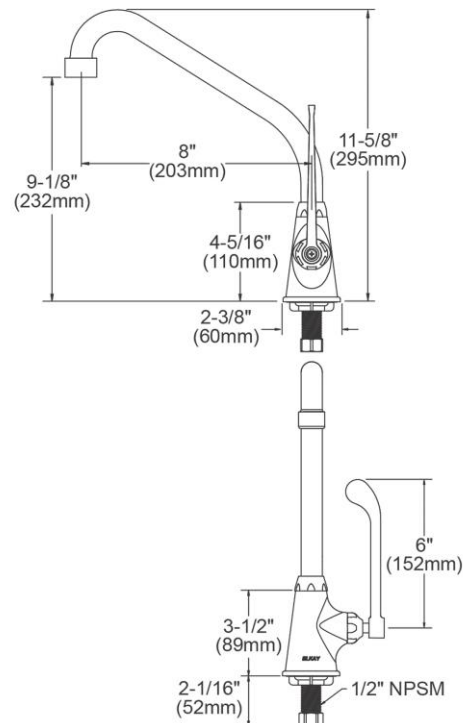

PART: _____ QTY: _____
PROJECT: _____
CONTACT: _____
DATE: _____
NOTES: _____
APPROVAL: _____

In keeping with our policy of continuing product improvement, Elkay reserves the right to change product specifications without notice. Please visit elkay.com for the most current version of Elkay product specification sheets. This specification describes an Elkay product with design, quality, and functional benefits to the user. When making a comparison of other producers' offerings, be certain these features are not overlooked.