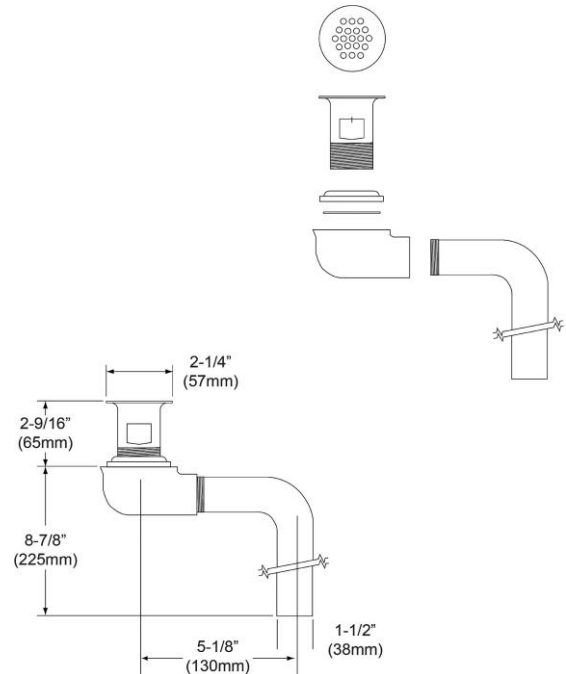

PART: _____ QTY: _____
PROJECT: _____
CONTACT: _____
DATE: _____
NOTES: _____
APPROVAL: _____

In keeping with our policy of continuing product improvement, Elkay reserves the right to change product specifications without notice. Please visit elkay.com for the most current version of Elkay product specification sheets. This specification describes an Elkay product with design, quality, and functional benefits to the user. When making a comparison of other producers' offerings, be certain these features are not overlooked.