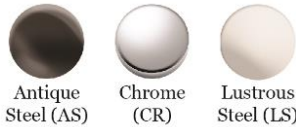

PRODUCT SPECIFICATIONS

Elkay Explore Three Hole Bridge Faucet with Pull-down Spray and Lever Handles. Faucet has a flow rate of 1.5 GPM, and is made of Brass material, with a Ceramic Disc valve. Faucet requires 3 faucet holes.

Mounting Type:	Deck Mount
Special Features:	Low Flow Solid brass waterway construction
Spray Type:	Pull Down
Finish:	Antique Steel (AS), Chrome (CR), Lustrous Steel (LS)
Handle Type:	Lever Handle
Deck Clearance:	8-5/8"
Spout Reach:	9-1/4"
Spout Height:	17-1/8"
Hole Drillings:	3
Material:	Brass
Valve Type:	Ceramic Disc
Valve Connection:	1/2"-14 NPSM
Flow Rate:	1.5 GPM
Faucet Hole Size (min):	1-3/8"
Countertop Thickness:	2-1/2
Spout Swing Rotation:	360°
Spout Type:	Pull-down Spray
Spray Functions:	Aerated, Spray, Pause

Special Note: 1.5 GPM flow regulator installed (2.2 GPM flow regulator also included with faucet)

OPTIONAL ACCESSORIES

LK330 - Elkay 2-1/8" x 5-1/16" x 3-1/2" Soap / Lotion Dispenser

AMERICAN PRIDE. A LIFETIME TRADITION.
Like your family, the Elkay family has values and traditions that endure. For almost a century, Elkay has been a family-owned and operated company, providing thousands of jobs that support our families and communities.

Product Compliance: ADA & ICC A117.1
ASME A112.18.1/CSA B125.1
NSF 61
NSF 372 (lead free)

Complies with ADA & ICC A117.1 accessibility requirements when installed according to the requirements outlined in these standards.

[Clean and Care Manual (PDF)](#)
[Installation Instructions (PDF)](#)
[Limited Lifetime Warranty (PDF)](#)