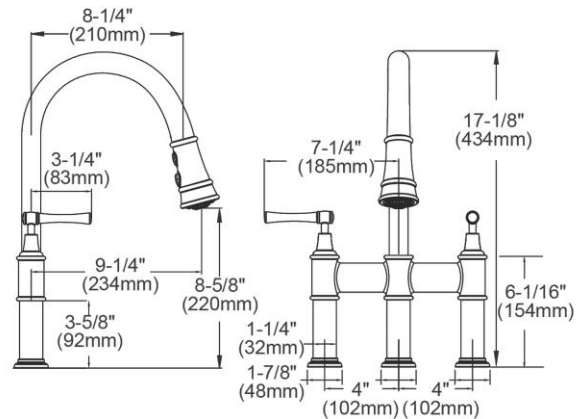

PART: _____ QTY: _____
PROJECT: _____
CONTACT: _____
DATE: _____
NOTES: _____
APPROVAL: _____

In keeping with our policy of continuing product improvement, Elkay reserves the right to change product specifications without notice. Please visit elkay.com for the most current version of Elkay product specification sheets. This specification describes an Elkay product with design, quality, and functional benefits to the user. When making a comparison of other producers' offerings, be certain these features are not overlooked.