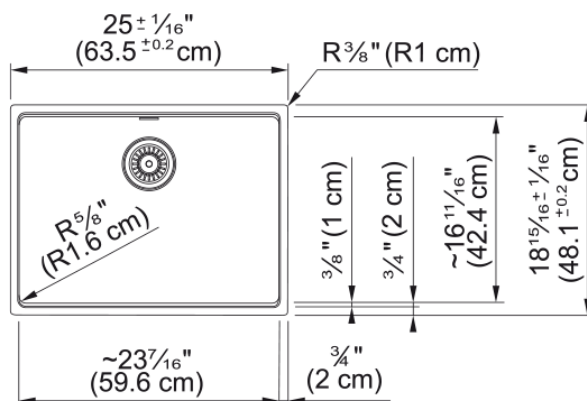

## Technical Data

### Product Dimensions

Exterior size: right to left	25.008
Exterior size: front to back	18.937
Large bowl size: right to left	23.465
Large bowl size: front to back	17.402
Large bowl: depth	9.488