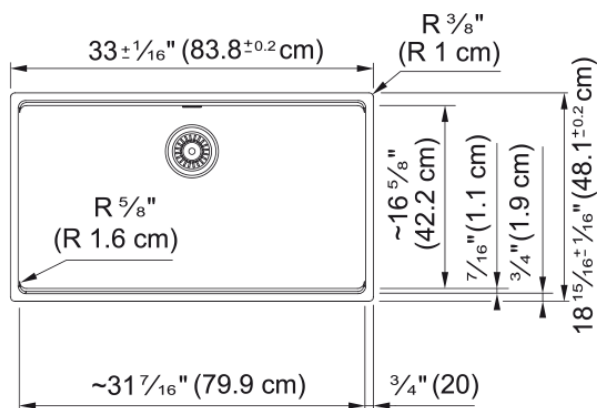

Maris Undermount Sink - MAG11031-PWT | 125.0686.937

Technical Data

Aspect

Sink type	Sink
Type of material	Granite
Number of bowls	1
Color	Polar white
Finish	None

Product Dimensions

Exterior size: right to left	33.008
Exterior size: front to back	18.937
Large bowl size: right to left	31.457
Large bowl size: front to back	16.614
Large bowl: depth	9.488

Installation

Minimum cabinet size	36"
----------------------	-----

Product specifications

Installation type	Undermount
Drain hole	3 1/2"
Position of drainer	No drainer

Product identification

Product brand	FRANKE
Product family	Maris
Collection	Maris
Certified by	IAPMO