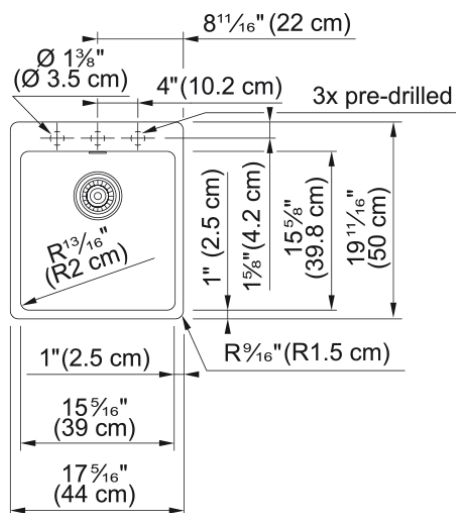

## Technical Data

### Product Dimensions

Exterior size: right to left	17.323
Exterior size: front to back	19.685
Large bowl size: right to left	15.354
Large bowl size: front to back	15.748
Large bowl: depth	7.874