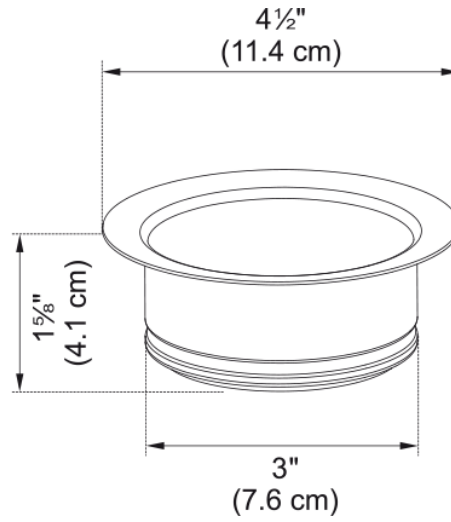

Waste Disposer Flange - WDFLANGE-SS | 112.0488.278

Technical Data

Aspect

Type of material	Stainless steel
Accessory type	Waste disposer

Product identification

Product family	None

Features