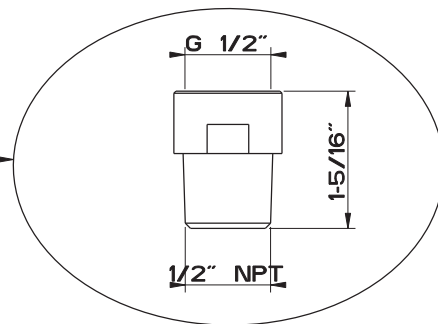

The spout is equipped with additional adapter to fit with 1/2" NPT threaded pipe fittings

GESI

Gessi Sp.A. Parco Gessi, 13037 Serravalle Sesia (Vercelli) Italy
 Tel.0039 0163 454111 Fax.0039 0163 453150
 www.gessi.com e-mail: gessi@gessi.it gennaio 2008 copyright © GESSI Sp.A.

RETTANGOLO 26691

Bocca a cascata per bordo vasca

formato / size
A4

Rev.
1

codice cliente / client code
C71179