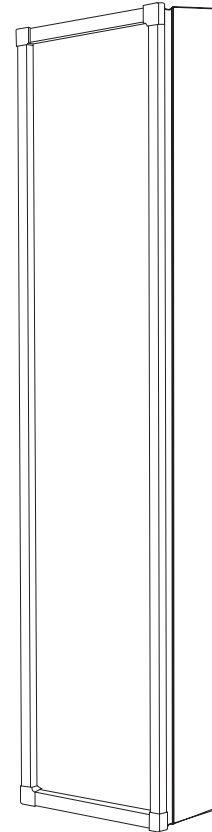

FULL-LENGTH PARK AVE MIRRORED CABINET

GC-1672-6-SC-PA

Side Mirror Kit - Order for Surface Mount, #SMK6-72; or Semi Recessed #SRMK2-72

Finishes: Polished Chrome, Polished Nickel, Brushed Nickel, Oil Rubbed Bronze, Satin Brass, Iron-Black

SPECIFICATIONS

Roughing-in Opening	14 3/8" x 72 1/8"
Overall Dimensions	15 1/4" x 73"

GLASSCRAFTERS INC.

Handed Door is available with Left or Right Side Hinges. (add "L" or "R" to model code)

Not available with Beveled Mirror

Side Mirror Kit
SMK6-72
Order for
Surface
Mount

Side Mirror Kit
SRMK2-72
Order for
Semi-Recessed
Mount

GLASSCRAFTERS, INC.
193 Veterans Blvd. Carlstadt, NJ 07072
1+ (800) 233-7362 (F) 1+ (888) 233-7362
sales@glasscraftersinc.com
Products That Reflect Your Style