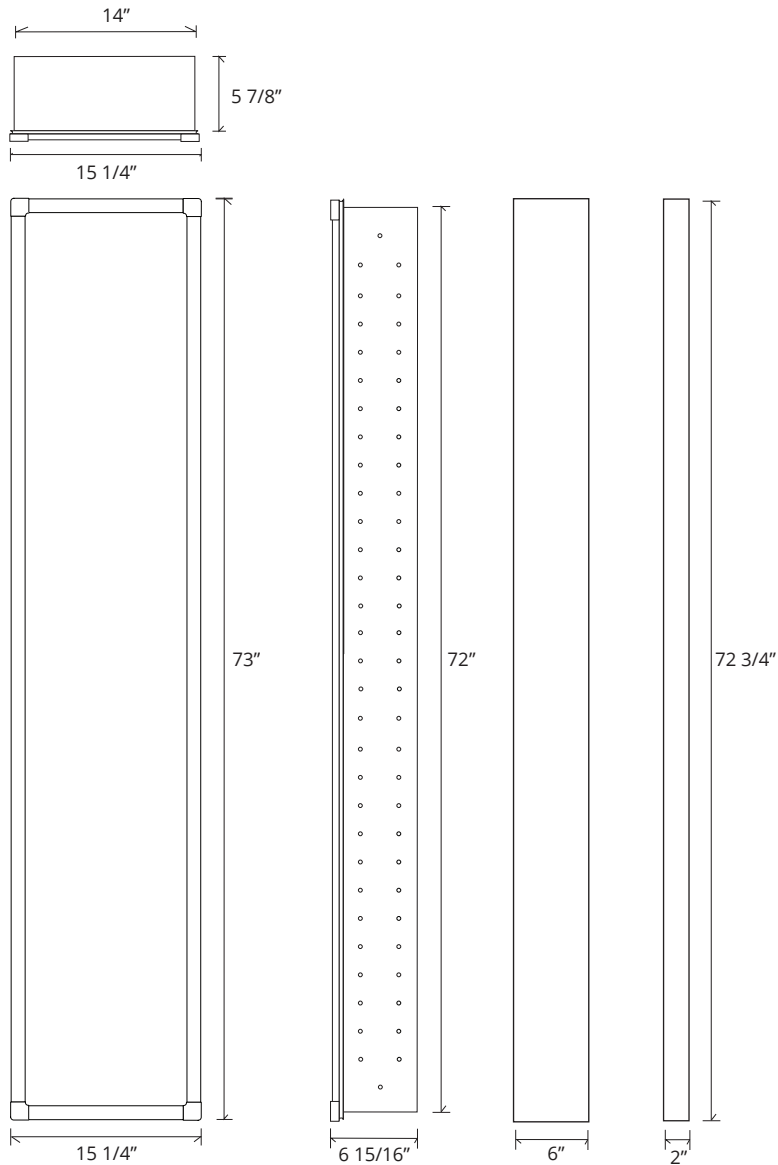

FULL-LENGTH PARK AVE MIRRORED CABINET

GC-1672-6-SC-PA

Side Mirror Kit - Order for Surface Mount, #SMK6-72; or Semi Recessed #SRMK2-72

Finishes: Polished Chrome, Polished Nickel, Brushed Nickel, Oil Rubbed Bronze, Satin Brass, Iron-Black

SPECIFICATIONS

Roughing-in Opening	14 3/8" x 72 1/8"
Overall Dimensions	15 1/4" x 73"

GLASSCRAFTERS INC.

Handed Door is available with Left or Right Side Hinges. (add "L" or "R" to model code)

Not available with Beveled Mirror