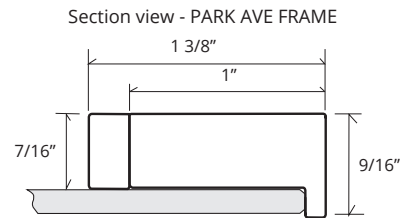

SPECIFICATIONS

Roughing-in Opening	14 3/8" x 72 1/8"
Overall Dimensions	15 1/4" x 73"

GLASSCRAFTERS INC.

Handed Door is available with Left or Right Side Hinges. (add "L" or "R" to model code)

Not available with Beveled Mirror