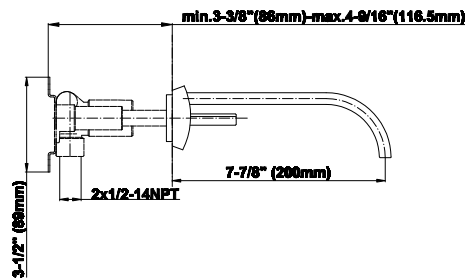

Warranty

- Limited lifetime warranty

For complete warranty information go to <https://www.graff-designs.com/en/info/faqs>

The measurements shown are for reference only. Products and specifications shown are subject to change without notice. Revised 7/2019

www.graff-designs.com | phone: 800-954-4723