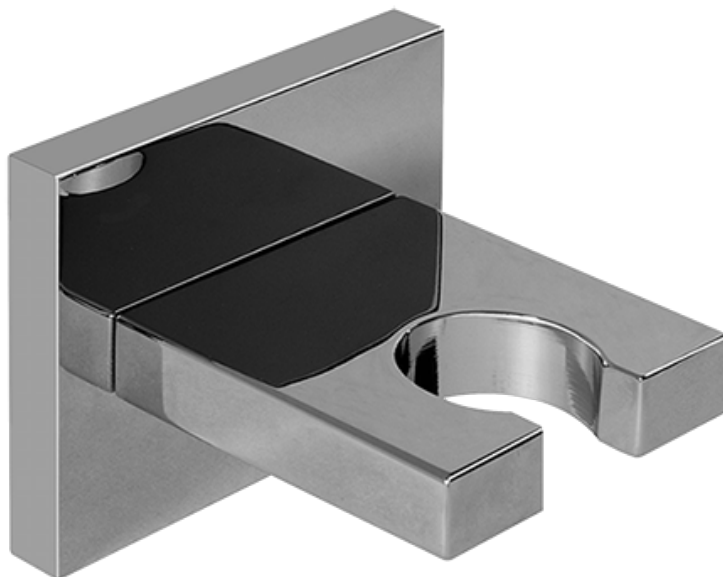

SHOWER
Contemporary 12" Ceiling Shower
Arm
G-8542

GRAFF®

Information

- Includes arm and solid square flange
- 1/2" NPT male thread inlet
- For use with all showerheads

Finishes

Polished
Chrome

Steelnox®
(Satin Nickel)

G-8542

SHOWER
59" Shower Hose
G-8605

GRAFF®

Information

- Brass spiral flexible hose with conical nut

Finishes

Polished
Chrome

Steelnox®
(Satin Nickel)

* Special order finish- call for availability

SHOWER
Contemporary Square Wall
Bracket for Handshower
G-8632

GRAFF®

Information

- Solid brass construction

Finishes

Polished
Chrome

Steelnox®
(Satin Nickel)

G-8632

Contemporary Square Wall Bracket for Handshower

Product Features

- Solid brass construction

Available Finishes

- Polished Chrome
G-8632-PC
- Steelnox[®]
G-8632-SN

Warranty

- Limited lifetime warranty