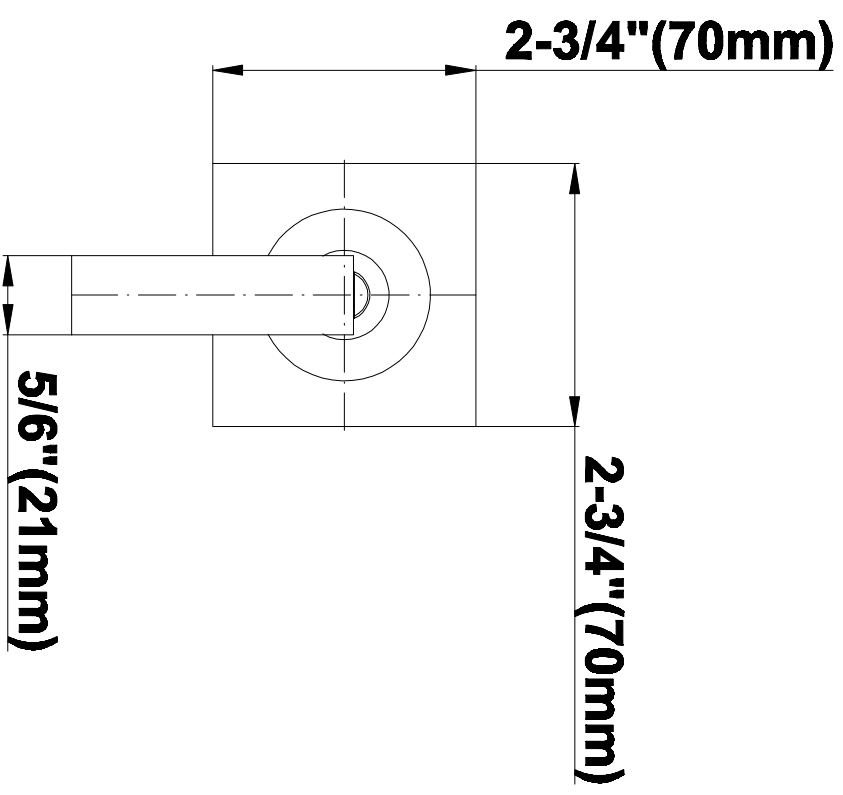

SHOWER
Contemporary Square
Thermostatic Set w/Body Sprays
& Handshower (Rough & Trim)
GC1.131A-LM40S

GRAFF®

Information

- 8" Rain Showerhead with 12" Ceiling-Mounted Shower Arm
- Flush-Mounted Swivel Body Sprays (3 pieces)
- Handshower Set w/Wall Bracket and Multi-function Handshower
- 3/4" Thermostatic Valve
- Stop/Volume Control Valves (3 pieces)
- Flow rates: showerhead \leq 1.8 max gpm, handshower \leq 1.5 max gpm, body sprays \leq 1.5 max gpm each
- Optional Extension Kit Available

Finishes

Polished
Chrome

SteeInox®
(Satin Nickel)

SHOWER
Immersion SOLID Trim Plate
w/Handle
G-8095-LM40S-T

GRAFF®

Information

- Single metal handle
- Decorative trim plate
- Use with G-8070 or G-8075 thermostatic stop/volume control rough valve
- To complete package, you must order rough valve
- ADA

Finishes

Polished
Chrome

Steelnox®
(Satin Nickel)

G-8095

SHOWER
8" Square Brass Showerhead
G-8438

GRAFF®

Information

- 1/4" thick
- 144 no-clog, easy-clean rubber spray nozzles
- Recommended use with ceiling shower arm
- Recommended for use at no more than 10 degrees tilt
- Showerhead flow rate ≤ 1.8 max gpm
- CALGreen

Finishes

Polished
Chrome

SteelInox®
(Satin Nickel)

G-8438

Aqua-Sense Collection
Contemporary 8" Square Showerhead

Product Features

- 1/4" thick
- 144 no-clog, easy-clean rubber spray nozzles
- Showerhead flow rate ≤ 1.8 max gpm