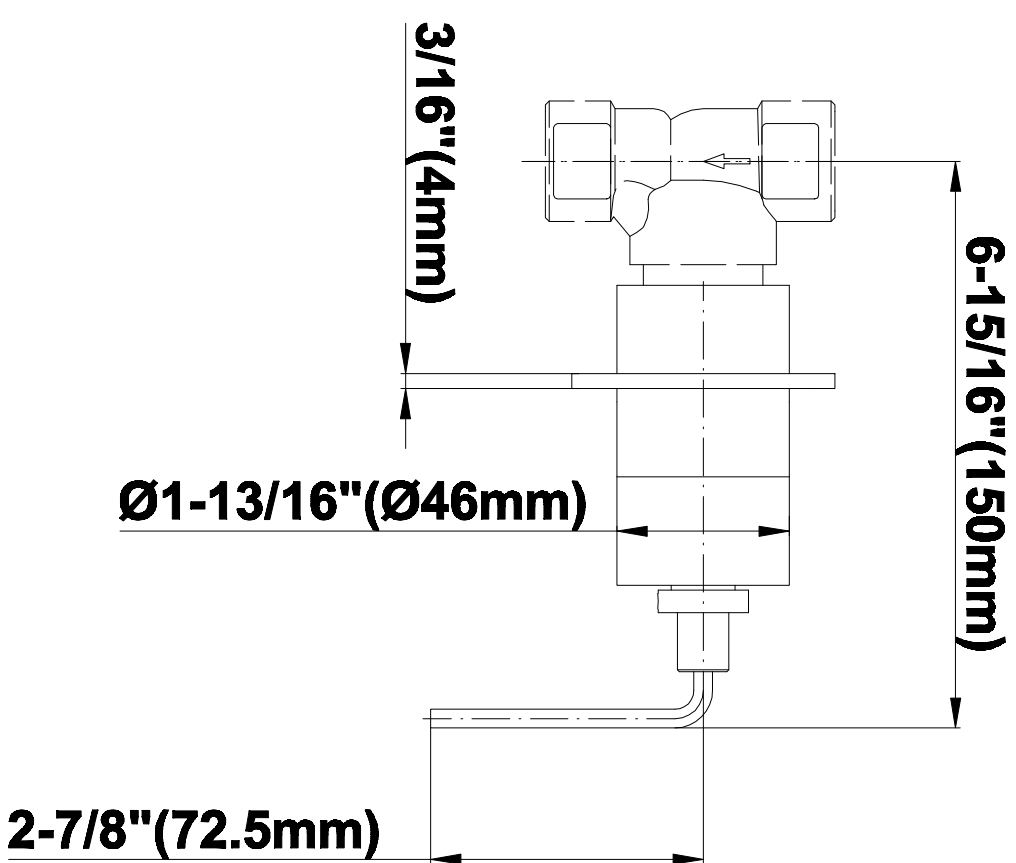

SHOWER
Contemporary Square
Thermostatic Set w/Body Sprays
& Handshower (Rough & Trim)
GC1.131A-LM40S

GRAFF®

Information

- 8" Rain Showerhead with 12" Ceiling-Mounted Shower Arm
- Flush-Mounted Swivel Body Sprays (3 pieces)
- Handshower Set w/Wall Bracket and Multi-function Handshower
- 3/4" Thermostatic Valve
- Stop/Volume Control Valves (3 pieces)
- Flow rates: showerhead \leq 1.8 max gpm, handshower \leq 1.5 max gpm, body sprays \leq 1.5 max gpm each
- Optional Extension Kit Available

SHOWER
Rough
G-8005

GRAFF®

Information

- 18.4 gpm @ 60 psi
- 3/4" universal inlets/outlets with female threads
- Built-in service stops
- Complete serviceability from front of all units
- Supplied with protective plastic cover
- Thermostatic valve uses a paraffin wax cartridge

Finishes

Polished
Chrome

Steelnox®
(Satin Nickel)

G-8095

SHOWER
8" Square Brass Showerhead
G-8438

GRAFF®

Information

- 1/4" thick
- 144 no-clog, easy-clean rubber spray nozzles
- Recommended use with ceiling shower arm
- Recommended for use at no more than 10 degrees tilt
- Showerhead flow rate ≤ 1.8 max gpm
- CALGreen

Finishes

Polished
Chrome

SteelInox®
(Satin Nickel)

G-8438

Aqua-Sense Collection
Contemporary 8" Square Showerhead

Product Features

- 1/4" thick
- 144 no-clog, easy-clean rubber spray nozzles
- Showerhead flow rate ≤ 1.8 max gpm