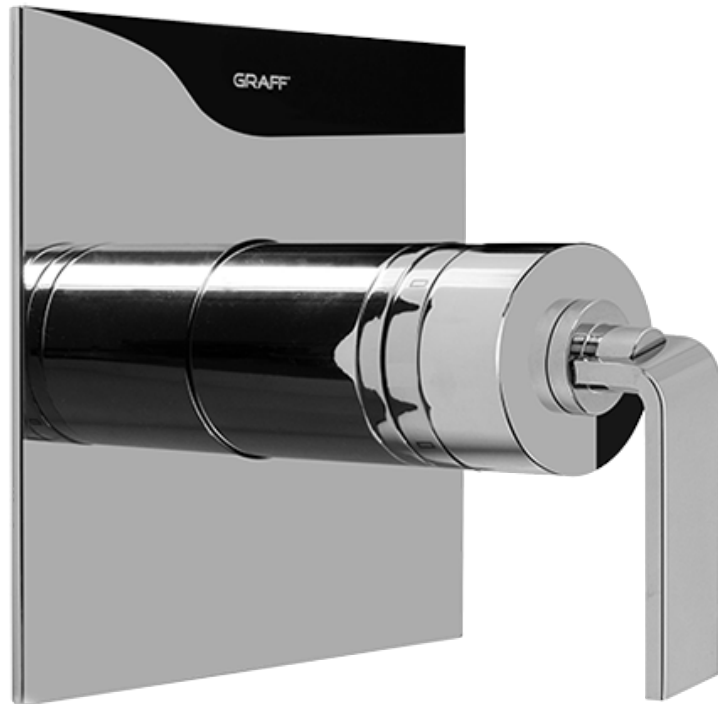

SHOWER
Contemporary Square
Thermostatic Set w/Body Sprays
& Handshower (Rough & Trim)
GC1.131A-LM40S

GRAFF®

Information

- 8" Rain Showerhead with 12" Ceiling-Mounted Shower Arm
- Flush-Mounted Swivel Body Sprays (3 pieces)
- Handshower Set w/Wall Bracket and Multi-function Handshower
- 3/4" Thermostatic Valve
- Stop/Volume Control Valves (3 pieces)
- Flow rates: showerhead \leq 1.8 max gpm, handshower \leq 1.5 max gpm, body sprays \leq 1.5 max gpm each
- Optional Extension Kit Available

SHOWER
Rough
G-8005

GRAFF®

Information

- 18.4 gpm @ 60 psi
- 3/4" universal inlets/outlets with female threads
- Built-in service stops
- Complete serviceability from front of all units
- Supplied with protective plastic cover
- Thermostatic valve uses a paraffin wax cartridge

Finishes

Polished
Chrome

Steelnox®
(Satin Nickel)

SHOWER
Immersion SOLID Trim Plate
w/Handle
G-8041-LM40S-T

GRAFF®

Information

- Single metal handle
- Decorative trim plate
- Use with G-8000 or G-8005 thermostatic rough valve
- To complete package, you must order rough valve
- ADA

Finishes

Polished
Chrome

SteeInox®
(Satin Nickel)

SHOWER
Immersion SOLID Trim Plate
w/Handle
G-8095-LM40S-T

GRAFF®

Information

- Single metal handle
- Decorative trim plate
- Use with G-8070 or G-8075 thermostatic stop/volume control rough valve
- To complete package, you must order rough valve
- ADA