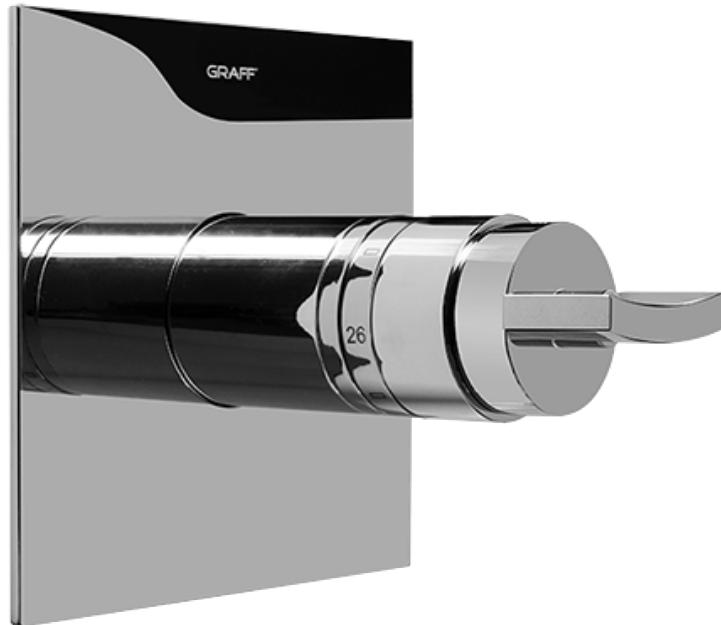

SHOWER
Contemporary Square
Thermostatic Set w/Body Sprays
& Handshower (Rough & Trim)
GC1.132A-C14S

GRAFF®

Information

- 8" Rain Showerhead with 12" Wall-Mounted Shower Arm
- Flush-Mounted Swivel Body Sprays (3 pieces)
- Handshower Set w/Wall Bracket and Multi-function Handshower
- 3/4" Thermostatic Valve
- Stop/Volume Control Valves (3 pieces)
- Flow rates: showerhead \leq 1.8 max gpm, handshower \leq 1.5 max gpm, body sprays \leq 1.5 max gpm each
- Optional Extension Kit Available

SHOWER
Rough
G-8005

GRAFF®

Information

- 18.4 gpm @ 60 psi
- 3/4" universal inlets/outlets with female threads
- Built-in service stops
- Complete serviceability from front of all units
- Supplied with protective plastic cover
- Thermostatic valve uses a paraffin wax cartridge

Finishes

Polished
Chrome

Steelnox®
(Satin Nickel)

SHOWER
Sade/Targa/Luna SOLID Trim Plate
w/Handle
G-8041-C14S-T

GRAFF®

Information

- Single metal handle
- Decorative trim plate
- Use with G-8000 or G-8005 thermostatic rough valve
- To complete package, you must order rough valve

Finishes

Polished
Chrome

SteeInox®
(Satin Nickel)

SHOWER
Targa, Sade, & Luna SOLID Trim
Plate w/Handle
G-8095-C14S-T

GRAFF®

Information

- Single metal handle
- Decorative trim plate
- Use with G-8070 or G-8075 thermostatic stop/volume control rough valve
- To complete package, you must order rough valve