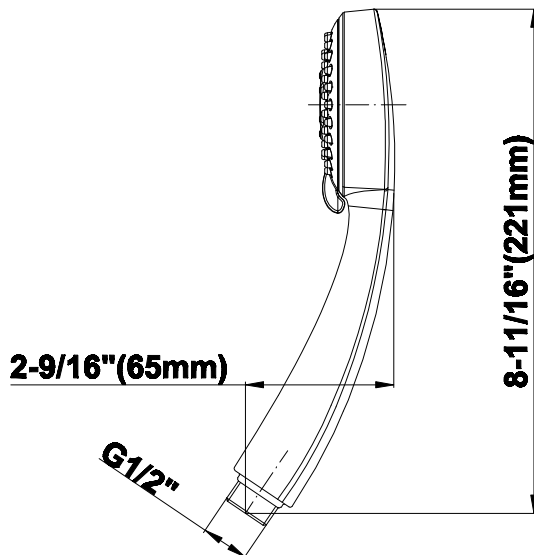

G-8664

Multifunction Handshower

Product Features

- Switch between 2 spray patterns
- Shower hose not included
- Handshower flow rate ≤ 1.5 max gpm
- CALGreen compliant

Available Finishes

- Polished Chrome G-8664-PC
- Steelnox® G-8664-SN

Warranty

- Limited lifetime warranty

For complete warranty information go to <http://www.graff-faucets.com/en/info/faqs>

Ø3-5/15" (Ø84mm)