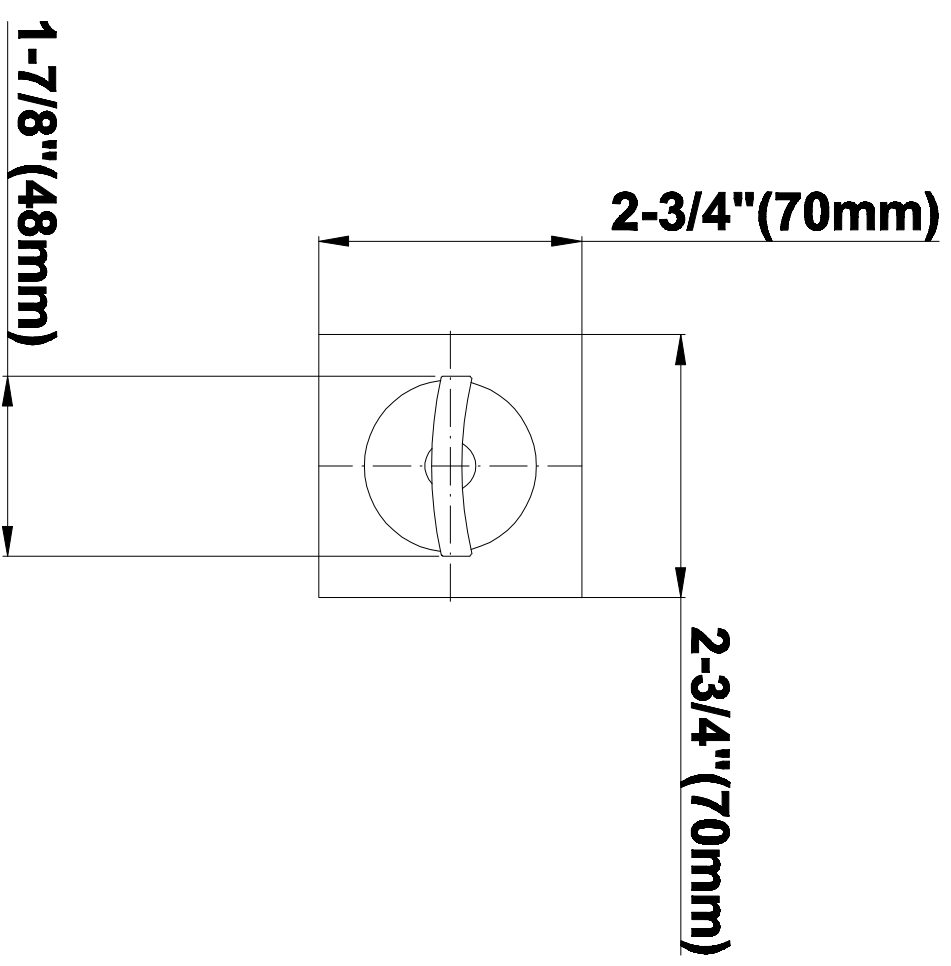

SHOWER
Contemporary Square
Thermostatic Set w/Body Sprays
& Handshower (Rough & Trim)
GC1.132A-C14S

GRAFF®

Information

- 8" Rain Showerhead with 12" Wall-Mounted Shower Arm
- Flush-Mounted Swivel Body Sprays (3 pieces)
- Handshower Set w/Wall Bracket and Multi-function Handshower
- 3/4" Thermostatic Valve
- Stop/Volume Control Valves (3 pieces)
- Flow rates: showerhead \leq 1.8 max gpm, handshower \leq 1.5 max gpm, body sprays \leq 1.5 max gpm each
- Optional Extension Kit Available

SHOWER
Rough
G-8005

GRAFF®

Information

- 18.4 gpm @ 60 psi
- 3/4" universal inlets/outlets with female threads
- Built-in service stops
- Complete serviceability from front of all units
- Supplied with protective plastic cover
- Thermostatic valve uses a paraffin wax cartridge

Finishes

Polished
Chrome

Steelnox®
(Satin Nickel)

G-8095

SHOWER
8" Square Brass Showerhead
G-8438

GRAFF[®]

Information

- 1/4" thick
- 144 no-clog, easy-clean rubber spray nozzles
- Recommended use with ceiling shower arm
- Recommended for use at no more than 10 degrees tilt
- Showerhead flow rate ≤ 1.8 max gpm
- CALGreen

Finishes

Polished
Chrome

SteelInox[®]
(Satin Nickel)

G-8438

Aqua-Sense Collection
Contemporary 8" Square Showerhead

Product Features

- 1/4" thick
- 144 no-clog, easy-clean rubber spray nozzles
- Showerhead flow rate ≤ 1.8 max gpm