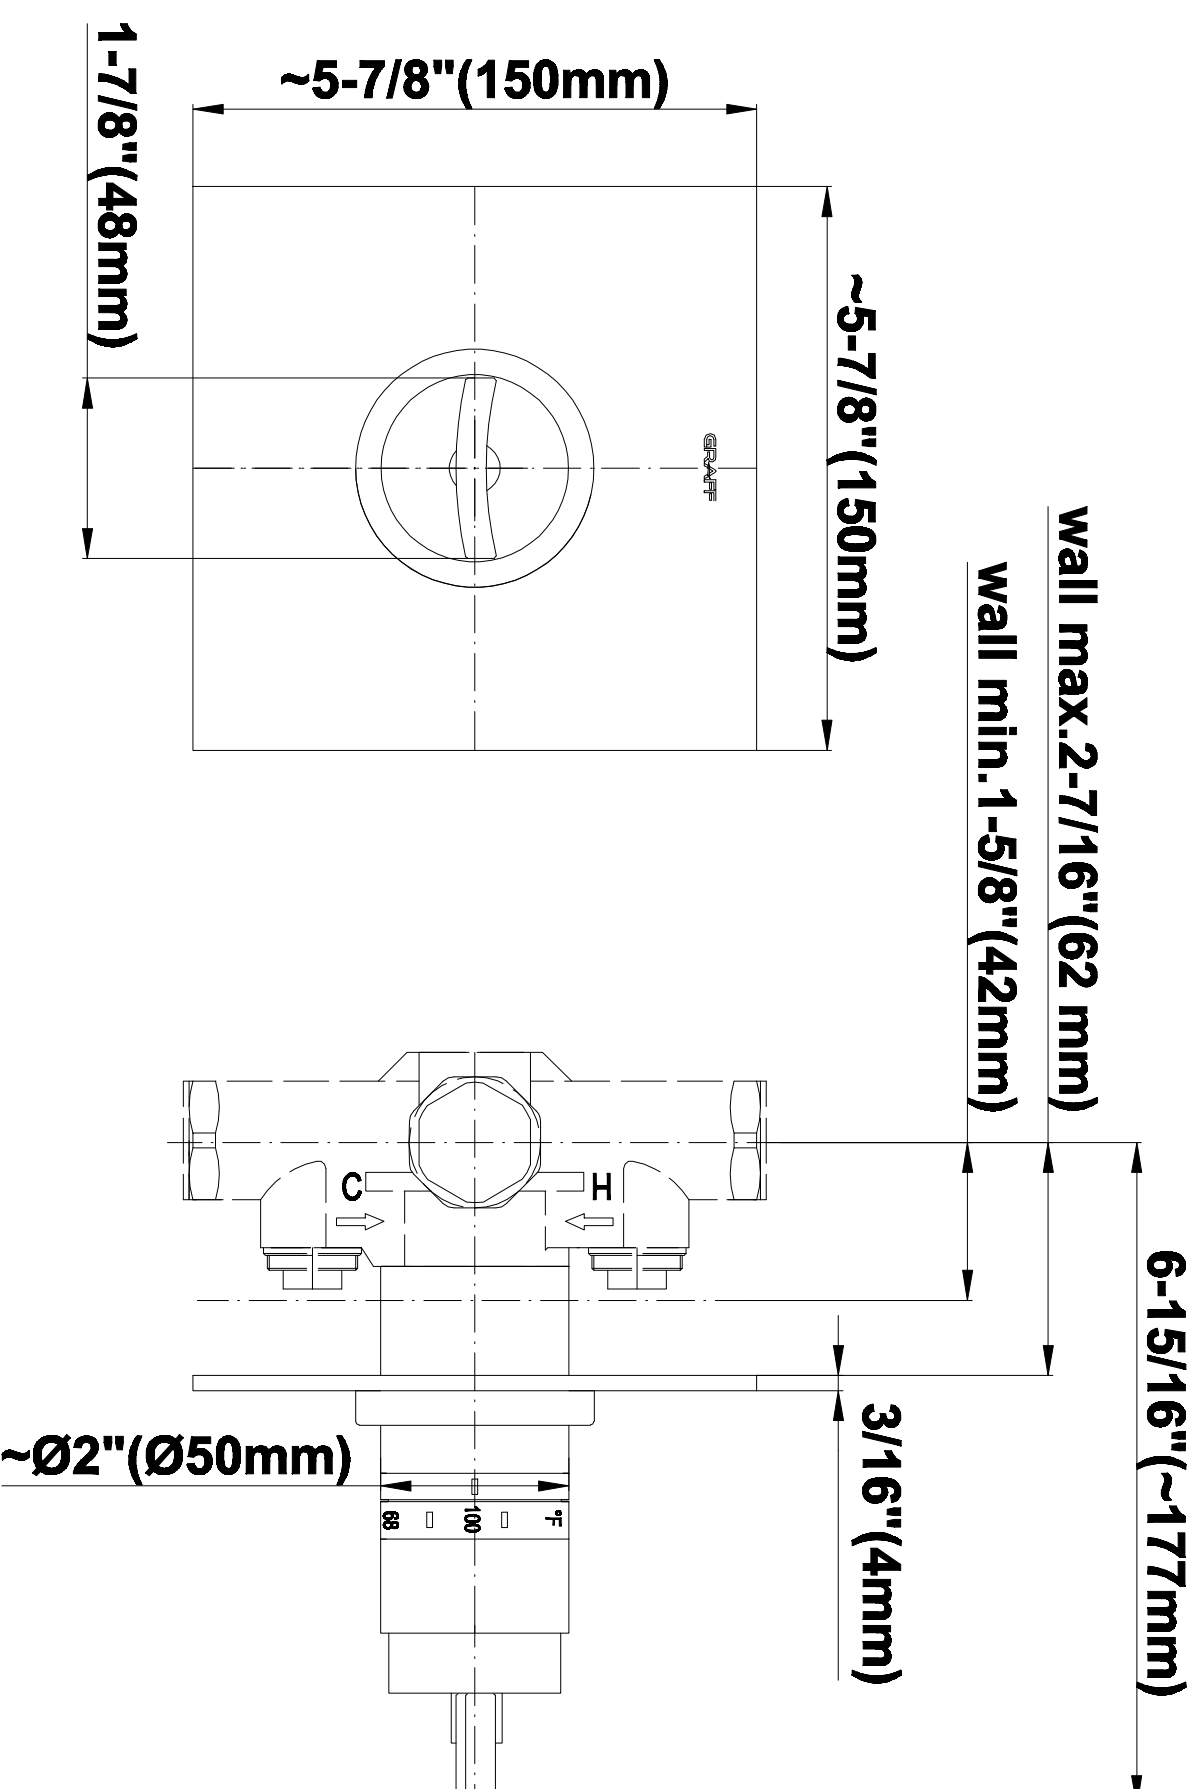

SHOWER
Contemporary Square
Thermostatic Set w/Body Sprays
& Handshower (Rough & Trim)
GC1.132A-C14S

GRAFF®

Information

- 8" Rain Showerhead with 12" Wall-Mounted Shower Arm
- Flush-Mounted Swivel Body Sprays (3 pieces)
- Handshower Set w/Wall Bracket and Multi-function Handshower
- 3/4" Thermostatic Valve
- Stop/Volume Control Valves (3 pieces)
- Flow rates: showerhead \leq 1.8 max gpm, handshower \leq 1.5 max gpm, body sprays \leq 1.5 max gpm each
- Optional Extension Kit Available

SHOWER
Rough
G-8005

GRAFF®

Information

- 18.4 gpm @ 60 psi
- 3/4" universal inlets/outlets with female threads
- Built-in service stops
- Complete serviceability from front of all units
- Supplied with protective plastic cover
- Thermostatic valve uses a paraffin wax cartridge

Finishes

Polished
Chrome

Steelnox®
(Satin Nickel)

G-8041

SHOWER
Rough
G-8075

GRAFF®

Information

- 3/4" universal inlets/outlets with female threads
- Supplied with protective plastic cover

Finishes

Polished
Chrome

Steelnox®
(Satin Nickel)

G-8095

SHOWER
8" Square Brass Showerhead
G-8438

GRAFF[®]

Information

- 1/4" thick
- 144 no-clog, easy-clean rubber spray nozzles
- Recommended use with ceiling shower arm
- Recommended for use at no more than 10 degrees tilt
- Showerhead flow rate ≤ 1.8 max gpm
- CALGreen