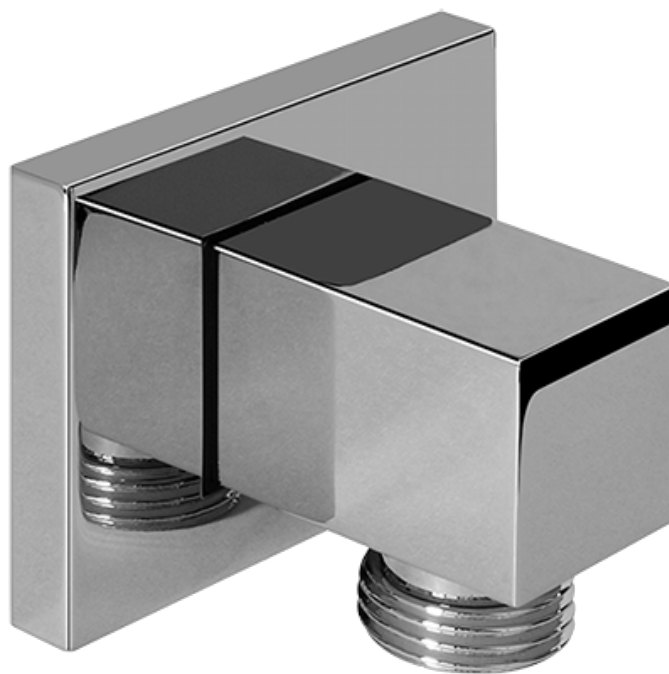

SHOWER
Contemporary Square
Thermostatic Set w/Body Sprays
& Handshower (Rough & Trim)
GC1.132A-C14S

GRAFF®

Information

- 8" Rain Showerhead with 12" Wall-Mounted Shower Arm
- Flush-Mounted Swivel Body Sprays (3 pieces)
- Handshower Set w/Wall Bracket and Multi-function Handshower
- 3/4" Thermostatic Valve
- Stop/Volume Control Valves (3 pieces)
- Flow rates: showerhead \leq 1.8 max gpm, handshower \leq 1.5 max gpm, body sprays \leq 1.5 max gpm each
- Optional Extension Kit Available

Finishes

Polished
Chrome

Steelnox[®]
(Satin Nickel)

G-8497

Shower Components

Contemporary Flush-Mount Body Spray with Solid Brass Swivel Head

Product Features

- 12 no-clog, easy-clean silicone jets
- Metal ball-joint allows for 18° angle adjustment of body spray
- Brass wall escutcheon and Flush-mounted trim
- 1/2" NPT female thread inlet
- Body spray flow rate ≤ 1.5 max gpm

G-8632

Contemporary Square Wall Bracket for Handshower

Product Features

- Solid brass construction

Available Finishes

- Polished Chrome
G-8632-PC
- Steelnox[®]
G-8632-SN

Warranty

- Limited lifetime warranty

www.graff-faucets.com | phone: 800-954-4723

SHOWER
Contemporary Square Wall Supply
Elbow
G-8633

GRAFF®

Information

- 1/2" NPT female thread inlet

Finishes

Polished
Chrome

Steelnox®
(Satin Nickel)