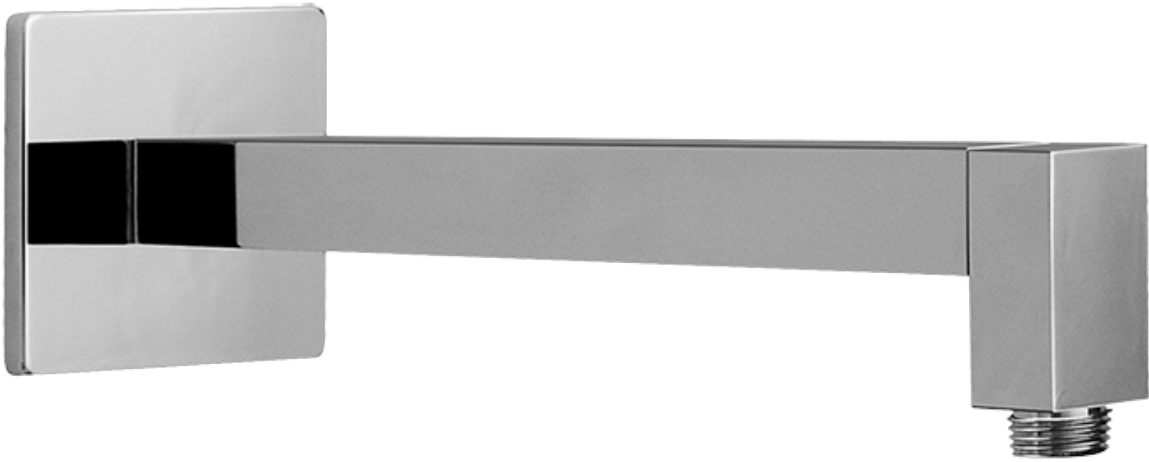

SHOWER
Contemporary Square
Thermostatic Set w/Body Sprays
& Handshower (Rough & Trim)
GC1.132A-C14S

GRAFF®

Information

- 8" Rain Showerhead with 12" Wall-Mounted Shower Arm
- Flush-Mounted Swivel Body Sprays (3 pieces)
- Handshower Set w/Wall Bracket and Multi-function Handshower
- 3/4" Thermostatic Valve
- Stop/Volume Control Valves (3 pieces)
- Flow rates: showerhead \leq 1.8 max gpm, handshower \leq 1.5 max gpm, body sprays \leq 1.5 max gpm each
- Optional Extension Kit Available

Finishes

Polished
Chrome

Steelnox®
(Satin Nickel)

SHOWER
Sade/Targa/Luna SOLID Trim Plate
w/Handle
G-8041-C14S-T

GRAFF®

Information

- Single metal handle
- Decorative trim plate
- Use with G-8000 or G-8005 thermostatic rough valve
- To complete package, you must order rough valve

Finishes

Polished
Chrome

Steelnox[®]
(Satin Nickel)

G-8497

Shower Components

Contemporary Flush-Mount Body Spray with Solid Brass Swivel Head

Product Features

- 12 no-clog, easy-clean silicone jets
- Metal ball-joint allows for 18° angle adjustment of body spray
- Brass wall escutcheon and Flush-mounted trim
- 1/2" NPT female thread inlet
- Body spray flow rate ≤ 1.5 max gpm

SHOWER
Contemporary 12" Shower Arm
G-8530

GRAFF®

Information

- Includes arm and square flange
- 1/2" NPT male thread inlet
- For use with all showerheads (especially G-8438)

Finishes

Polished
Chrome

Steelinox®
(Satin Nickel)