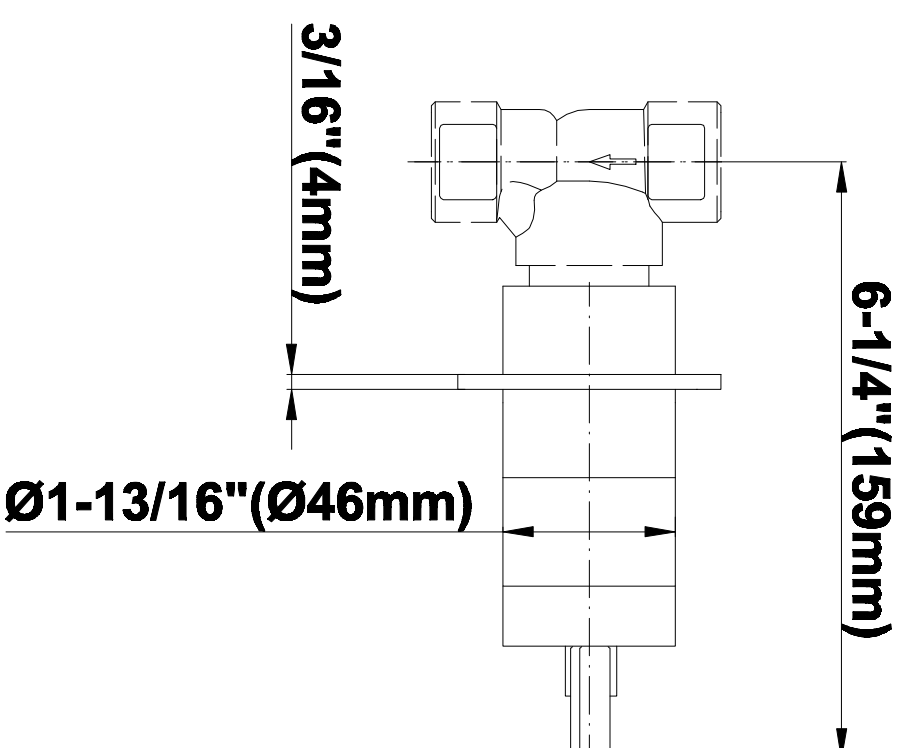

SHOWER
Contemporary Square
Thermostatic Set w/Body Sprays
& Handshower (Rough & Trim)
GC1.132A-C14S

GRAFF®

Information

- 8" Rain Showerhead with 12" Wall-Mounted Shower Arm
- Flush-Mounted Swivel Body Sprays (3 pieces)
- Handshower Set w/Wall Bracket and Multi-function Handshower
- 3/4" Thermostatic Valve
- Stop/Volume Control Valves (3 pieces)
- Flow rates: showerhead \leq 1.8 max gpm, handshower \leq 1.5 max gpm, body sprays \leq 1.5 max gpm each
- Optional Extension Kit Available

SHOWER
Rough
G-8005

GRAFF®

Information

- 18.4 gpm @ 60 psi
- 3/4" universal inlets/outlets with female threads
- Built-in service stops
- Complete serviceability from front of all units
- Supplied with protective plastic cover
- Thermostatic valve uses a paraffin wax cartridge

Finishes

Polished
Chrome

Steelnox®
(Satin Nickel)

G-8095

SHOWER
8" Square Brass Showerhead
G-8438

GRAFF[®]

Information

- 1/4" thick
- 144 no-clog, easy-clean rubber spray nozzles
- Recommended use with ceiling shower arm
- Recommended for use at no more than 10 degrees tilt
- Showerhead flow rate ≤ 1.8 max gpm
- CALGreen

Finishes

Polished
Chrome

SteelInox[®]
(Satin Nickel)

G-8438

Aqua-Sense Collection
Contemporary 8" Square Showerhead

Product Features

- 1/4" thick
- 144 no-clog, easy-clean rubber spray nozzles
- Showerhead flow rate ≤ 1.8 max gpm