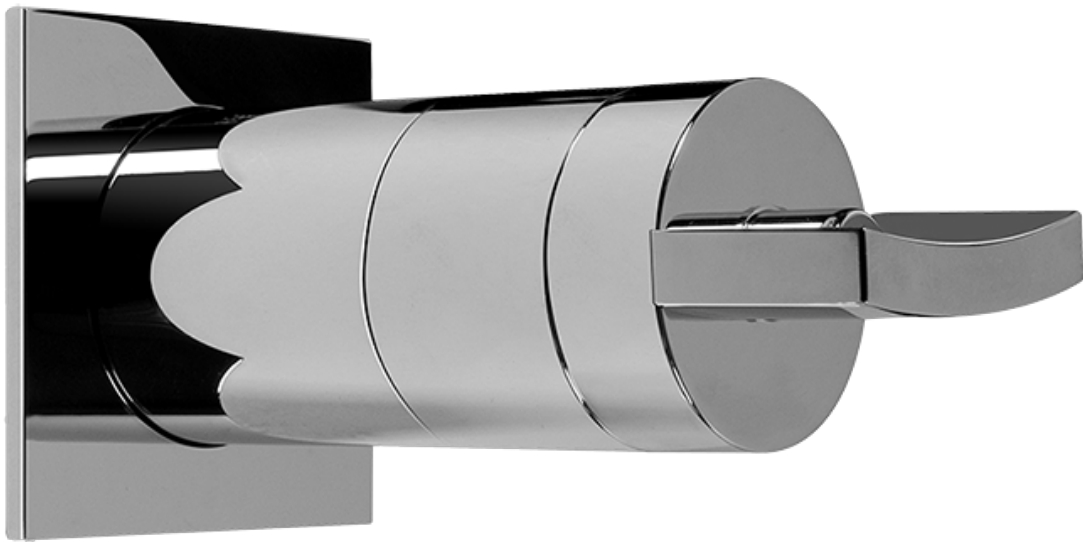

SHOWER
Contemporary Square
Thermostatic Set w/Body Sprays
& Handshower (Rough & Trim)
GC1.132A-C14S

GRAFF®

Information

- 8" Rain Showerhead with 12" Wall-Mounted Shower Arm
- Flush-Mounted Swivel Body Sprays (3 pieces)
- Handshower Set w/Wall Bracket and Multi-function Handshower
- 3/4" Thermostatic Valve
- Stop/Volume Control Valves (3 pieces)
- Flow rates: showerhead \leq 1.8 max gpm, handshower \leq 1.5 max gpm, body sprays \leq 1.5 max gpm each
- Optional Extension Kit Available

Finishes

Polished
Chrome

Steelnox®
(Satin Nickel)

SHOWER
Sade/Targa/Luna SOLID Trim Plate
w/Handle
G-8041-C14S-T

GRAFF®

Information

- Single metal handle
- Decorative trim plate
- Use with G-8000 or G-8005 thermostatic rough valve
- To complete package, you must order rough valve

Finishes

Polished
Chrome

SteeInox®
(Satin Nickel)

SHOWER
Targa, Sade, & Luna SOLID Trim
Plate w/Handle
G-8095-C14S-T

GRAFF®

Information

- Single metal handle
- Decorative trim plate
- Use with G-8070 or G-8075 thermostatic stop/volume control rough valve
- To complete package, you must order rough valve

Finishes

Polished
Chrome

Steelnox®
(Satin Nickel)

G-8095

SHOWER
8" Square Brass Showerhead
G-8438

GRAFF[®]

Information

- 1/4" thick
- 144 no-clog, easy-clean rubber spray nozzles
- Recommended use with ceiling shower arm
- Recommended for use at no more than 10 degrees tilt
- Showerhead flow rate ≤ 1.8 max gpm
- CALGreen