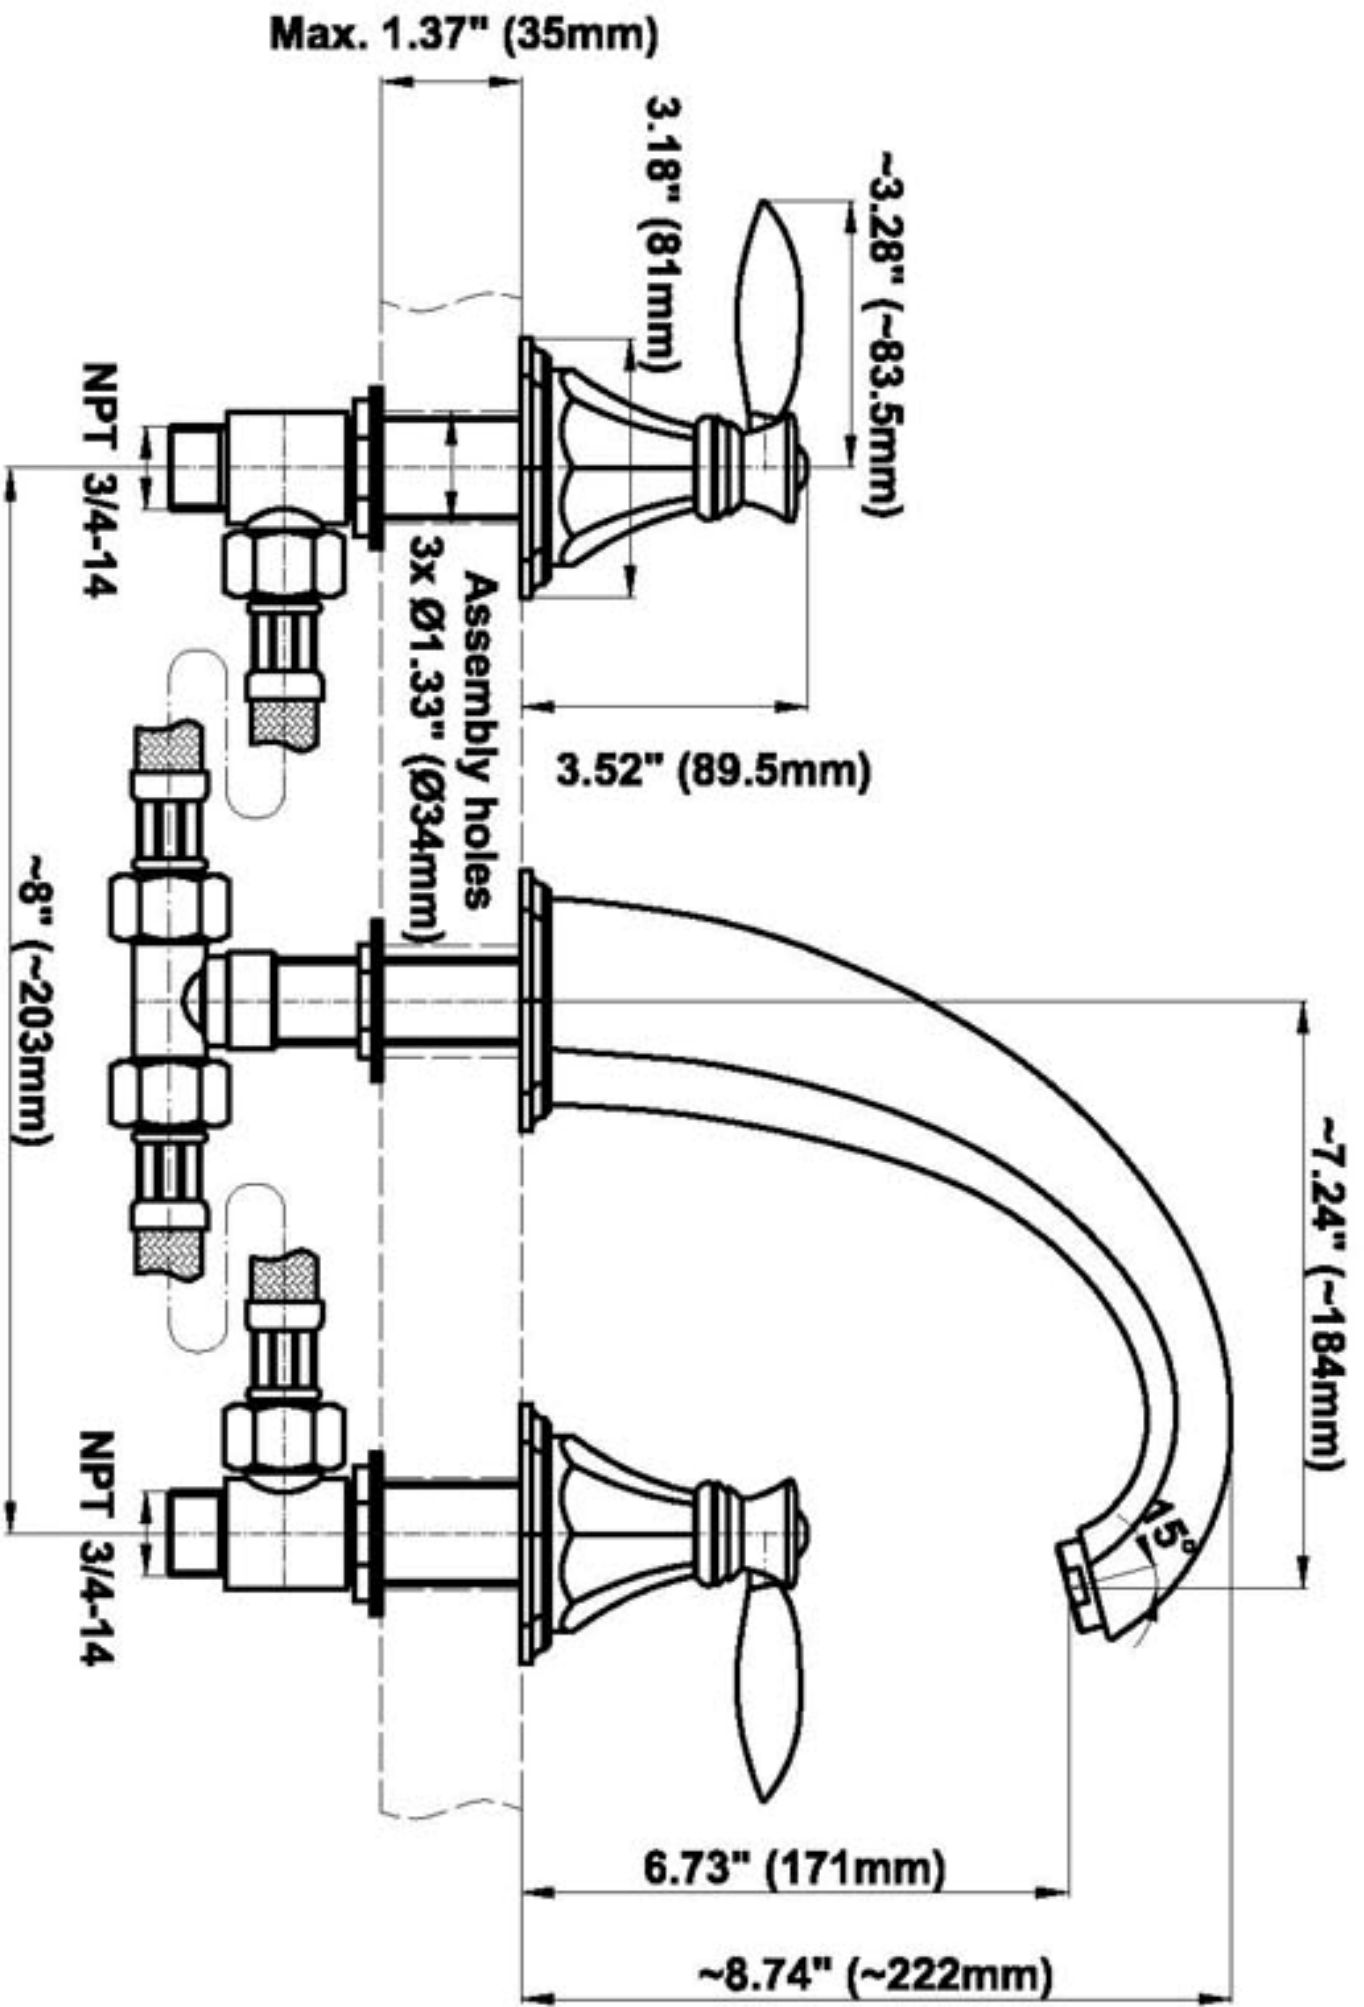

BATHROOM
Topaz Roman Tub
G-1950-LM14B

GRAFF®

Information

- Aerated flow rate 13 gpm @ 45 psi
- Matching deck-mounted handshower & diverter set available
- ADA

Topaz G-1950 LM-14B

Information

- 3/4" male NPT inlets
- Quick connect tub spout

Valve Rough G-1035

Information

- Aerated flow rate 13 gpm @ 45 psi
- Matching deck-mounted handshower & diverter set available
- ADA

Finishes

24K Gold

24K Brushed
Gold

Olive Bronze

Polished
Chrome