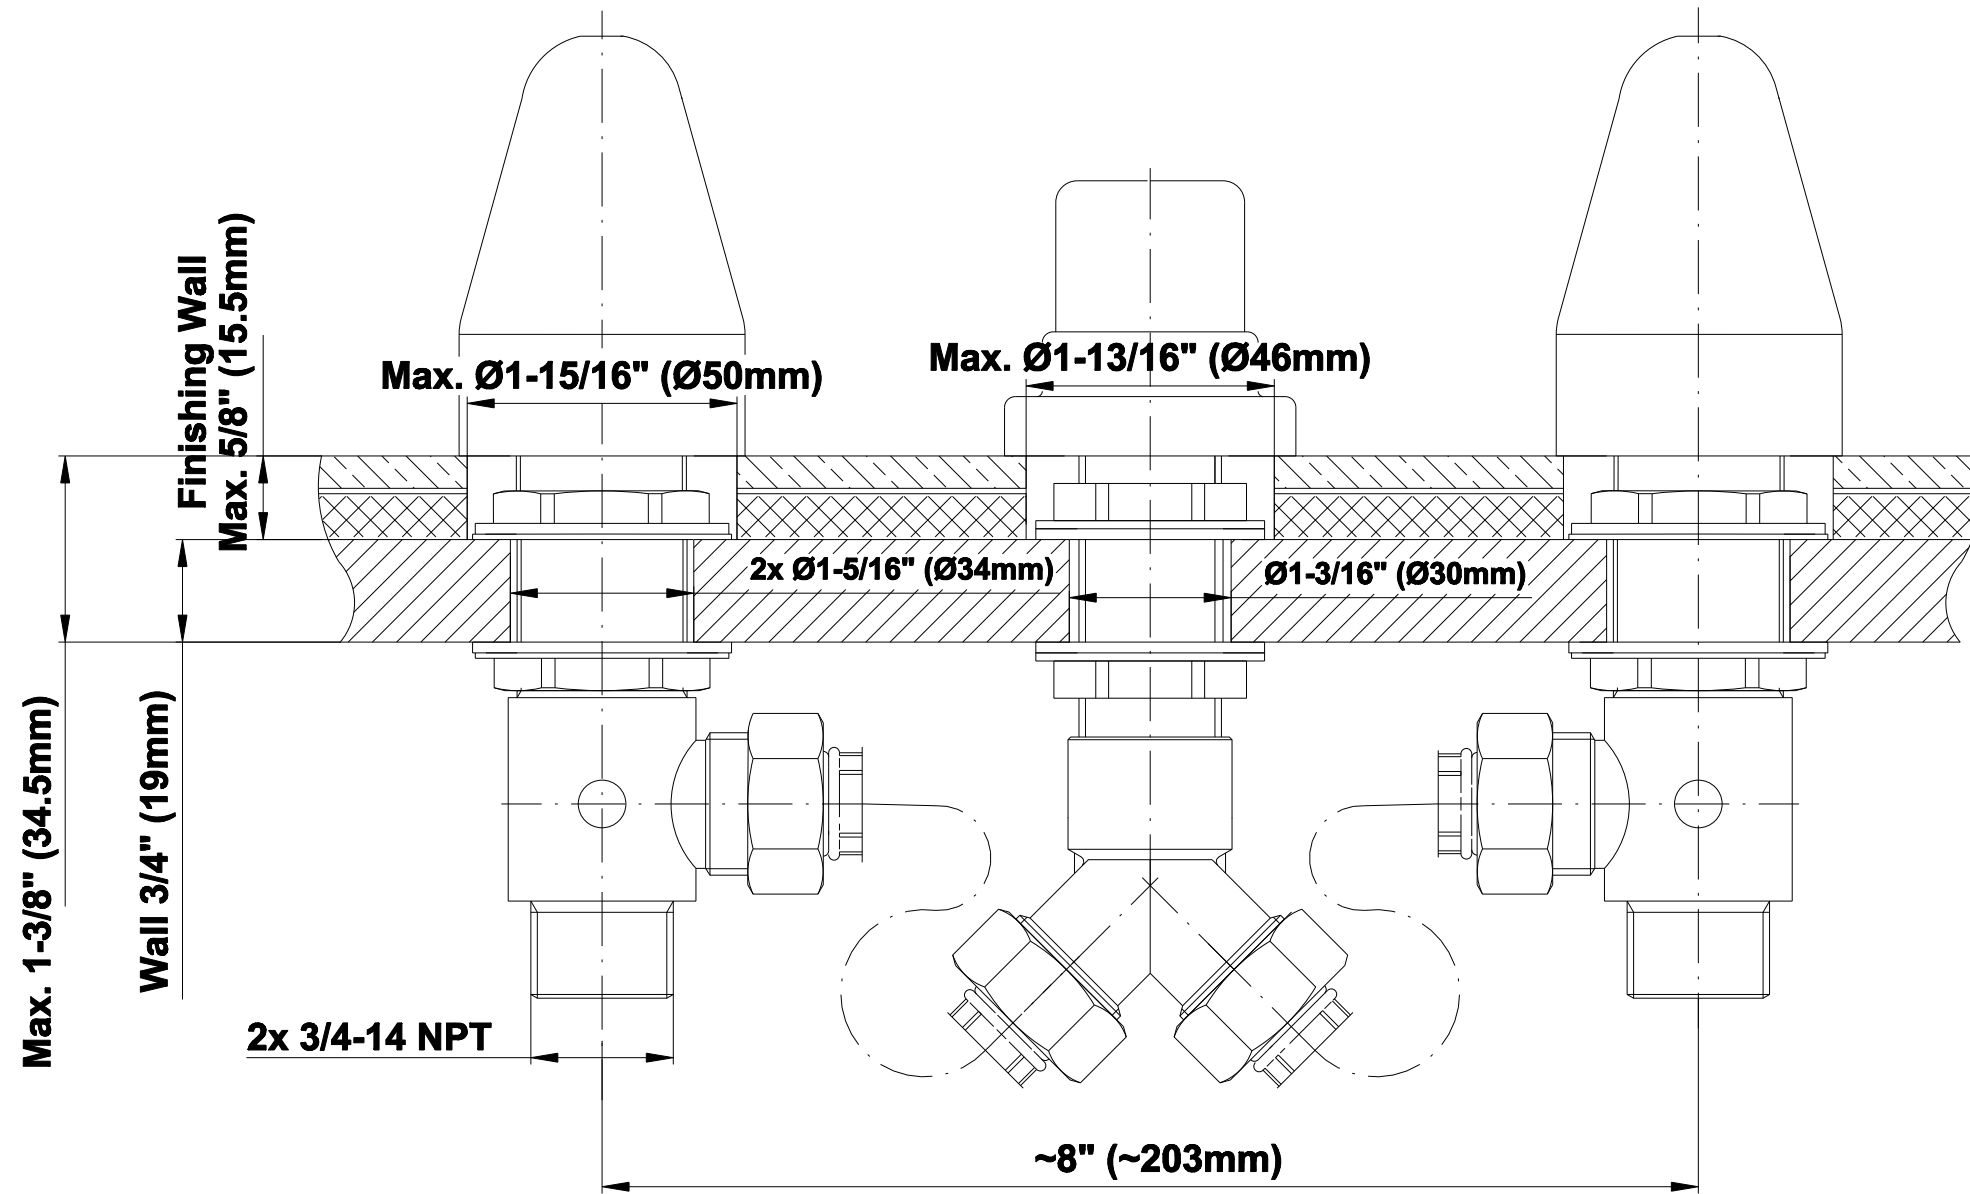

BATHROOM
Topaz Roman Tub
G-1950-LM14B

GRAFF®

Information

- Aerated flow rate 13 gpm @ 45 psi
- Matching deck-mounted handshower & diverter set available
- ADA

Topaz G-1950 LM-14B

Information

- 3/4" male NPT inlets
- Quick connect tub spout

Valve Rough G-1035

Information

- Aerated flow rate 13 gpm @ 45 psi
- Matching deck-mounted handshower & diverter set available
- ADA

Finishes

24K Gold

24K Brushed
Gold

Olive Bronze

Polished
Chrome