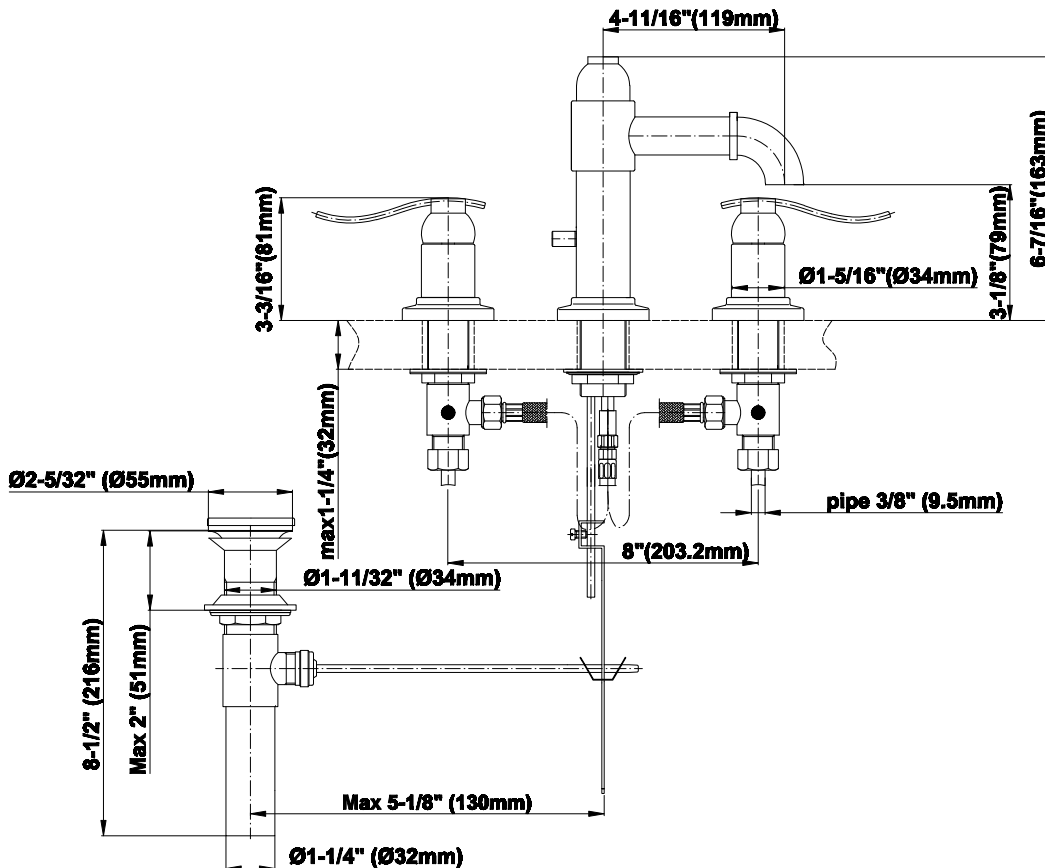

The measurements shown are for reference only. Products and specifications shown are subject to change without notice. Revised 11/2017

www.graff-faucets.com | phone: 800-954-4723