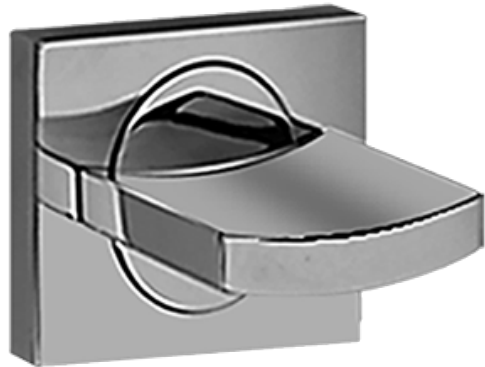

BATHROOM
Sade/Targa Lavatory Handle Set -
Wall-Mounted
C14U-WS

GRAFF®

Finishes

24K Gold

24K Brushed
Gold

Architectural
Black™

Brushed
Nickel

Matte Black

Olive Bronze

Polished
Chrome

Polished
Nickel

Steelnox®
(Satin Nickel)

Architectural
White

C14U-BS, VS, WS

LUNA, SADE, TARGA Series