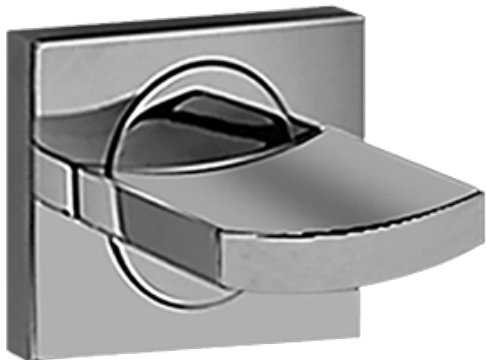

BATHROOM
Sade/Targa Lavatory Handle Set -
Wall-Mounted
C14U-WS

GRAFF®

Finishes

24K Gold

24K Brushed
Gold

Architectural
Black™

Brushed
Nickel

Matte Black

Olive Bronze

Polished
Chrome

Polished
Nickel

Steelnox®
(Satin Nickel)

Architectural
White

C14U-BS, VS, WS

LUNA, SADE, TARGA Series