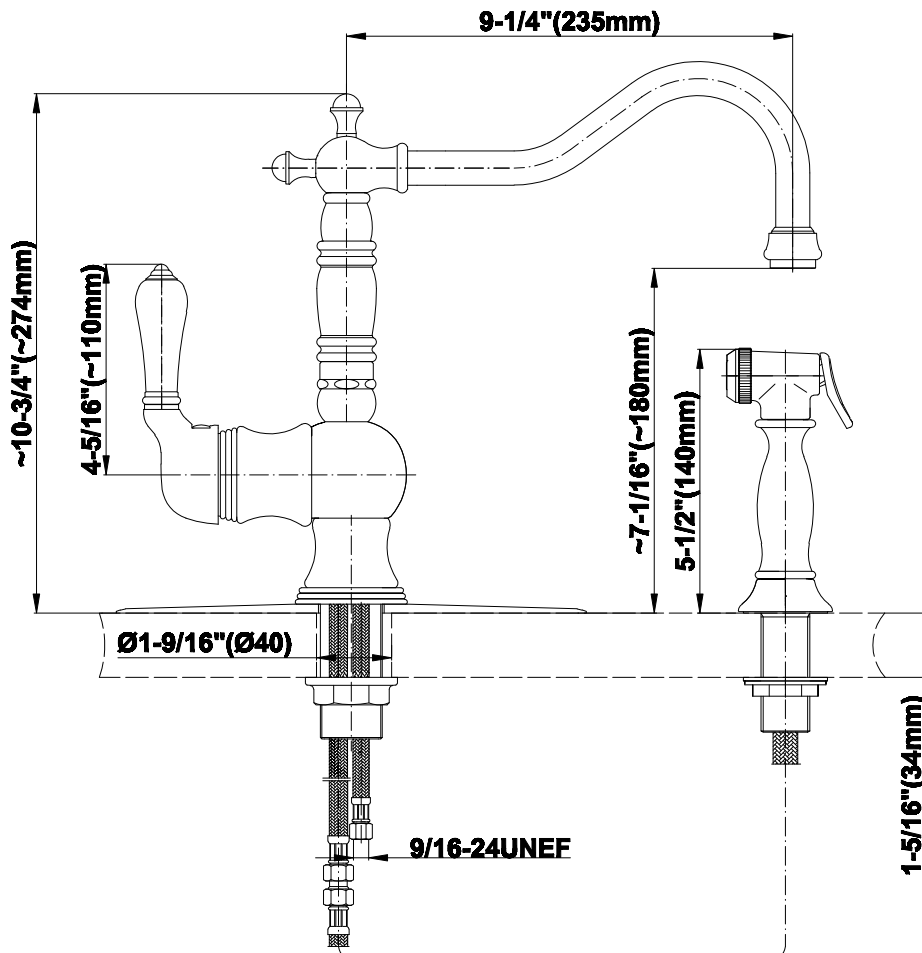

The measurements shown are for reference only. Products and specifications shown are subject to change without notice. Revised 09/2012.

www.graff-faucets.com | phone: 800-954-4723