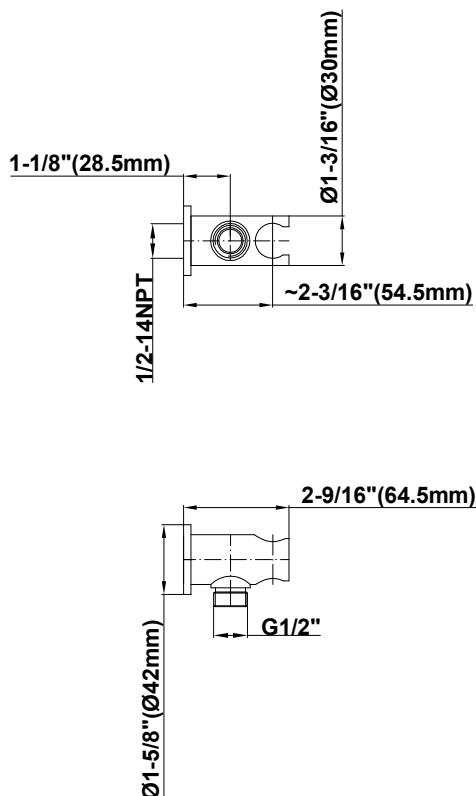

The measurements shown are for reference only. Products and specifications shown are subject to change without notice. Revised 10/2019

www.graff-designs.com | phone: 800-954-4723