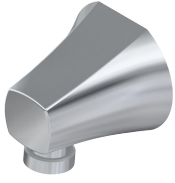

* Special order finish- call for availability

Information

- 1/2" NPT male thread inlet

Finishes

24K Gold

24K Brushed Gold

Brushed Brass PVD

Architectural Black™

OR'osa PVD®

Unfinished Brass

Unfinished Brushed Brass

Vintage Brushed Brass

Architectural White

G-8653

Finezza DUE Collection
Finezza DUE Wall Supply Elbow

Product Features

- 1/2" NPT male thread inlet

Available Finishes

- Polished Chrome
G-8653-PC
- Brushed Nickel
G-8653-BNi
- Polished Nickel
G-8653-PN
- Olive Bronze
G-8653-OB
- Unfinished Brass*
G-8653-UB*
- Gold*
G-8653-AU*
- Brushed Gold*
G-8653-BAU*