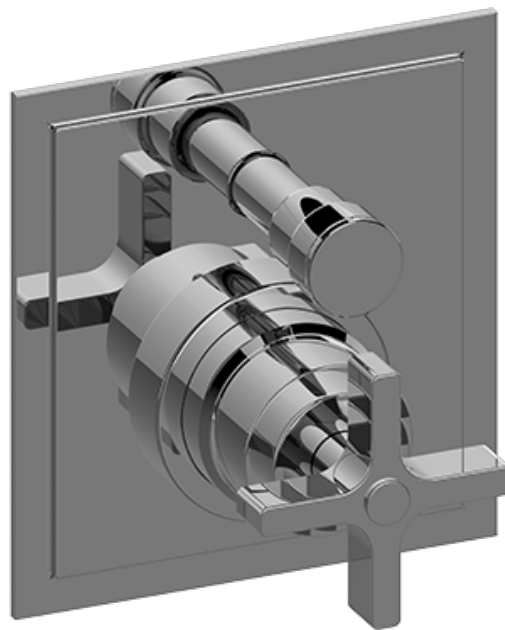

SHOWER
Full Pressure Balancing System -
Shower and Slidebar with
Handshower (Rough & Trim)
G-7288-C15S

GRAFF®

Information

- 1/2" pressure balance valve with diverter and trim
- 9" showerhead with 12" wall-mounted shower arm
- Showerhead features no-clog, easy-clean spray nozzles
- Handshower set with wall-mounted slide bar and 59" hose (PVD finishes use 59" flex hose)
- Optional extension kit
- Flow rates: showerhead ≤ 1.8 max gpm, handshower ≤ 1.8 max gpm
- ADA
- CALGreen

SHOWER
 Concealed Pressure Balancing
 Valve Rough w/Diverter
G-7055

Information

- Anti-scald protection
- 1/2" universal inlets/outlets with male threads
- Built-in service stops
- Push-button diverter
- For use with tub & shower configuration
- Supplied with protective plastic guard

G-7055

1/2" Rough Valve w/Diverter

Product Features

- Anti-scald protection
- 1/2" universal inlets/outlets with male threads
- Built-in service stops
- Push-button diverter
- For use with tub & shower configuration
- Supplied with protective plastic guard

Information

- Single metal handle and decorative trim plate
- Includes push-button diverter
- Use with G-7055 Pressure Balancing rough valve

Finishes

							
24K Gold	24K Brushed Gold	Brushed Brass PVD	Architectural Black™	Brushed Nickel	Gunmetal	Matte Black	Olive Bronze
							
Onyx PVD®	Polished Brass PVD	Polished Chrome	Polished Nickel	OR'osa PVD®	Unfinished Brass	Unfinished Brushed Brass	Vintage Brushed Brass
							
Architectural White							