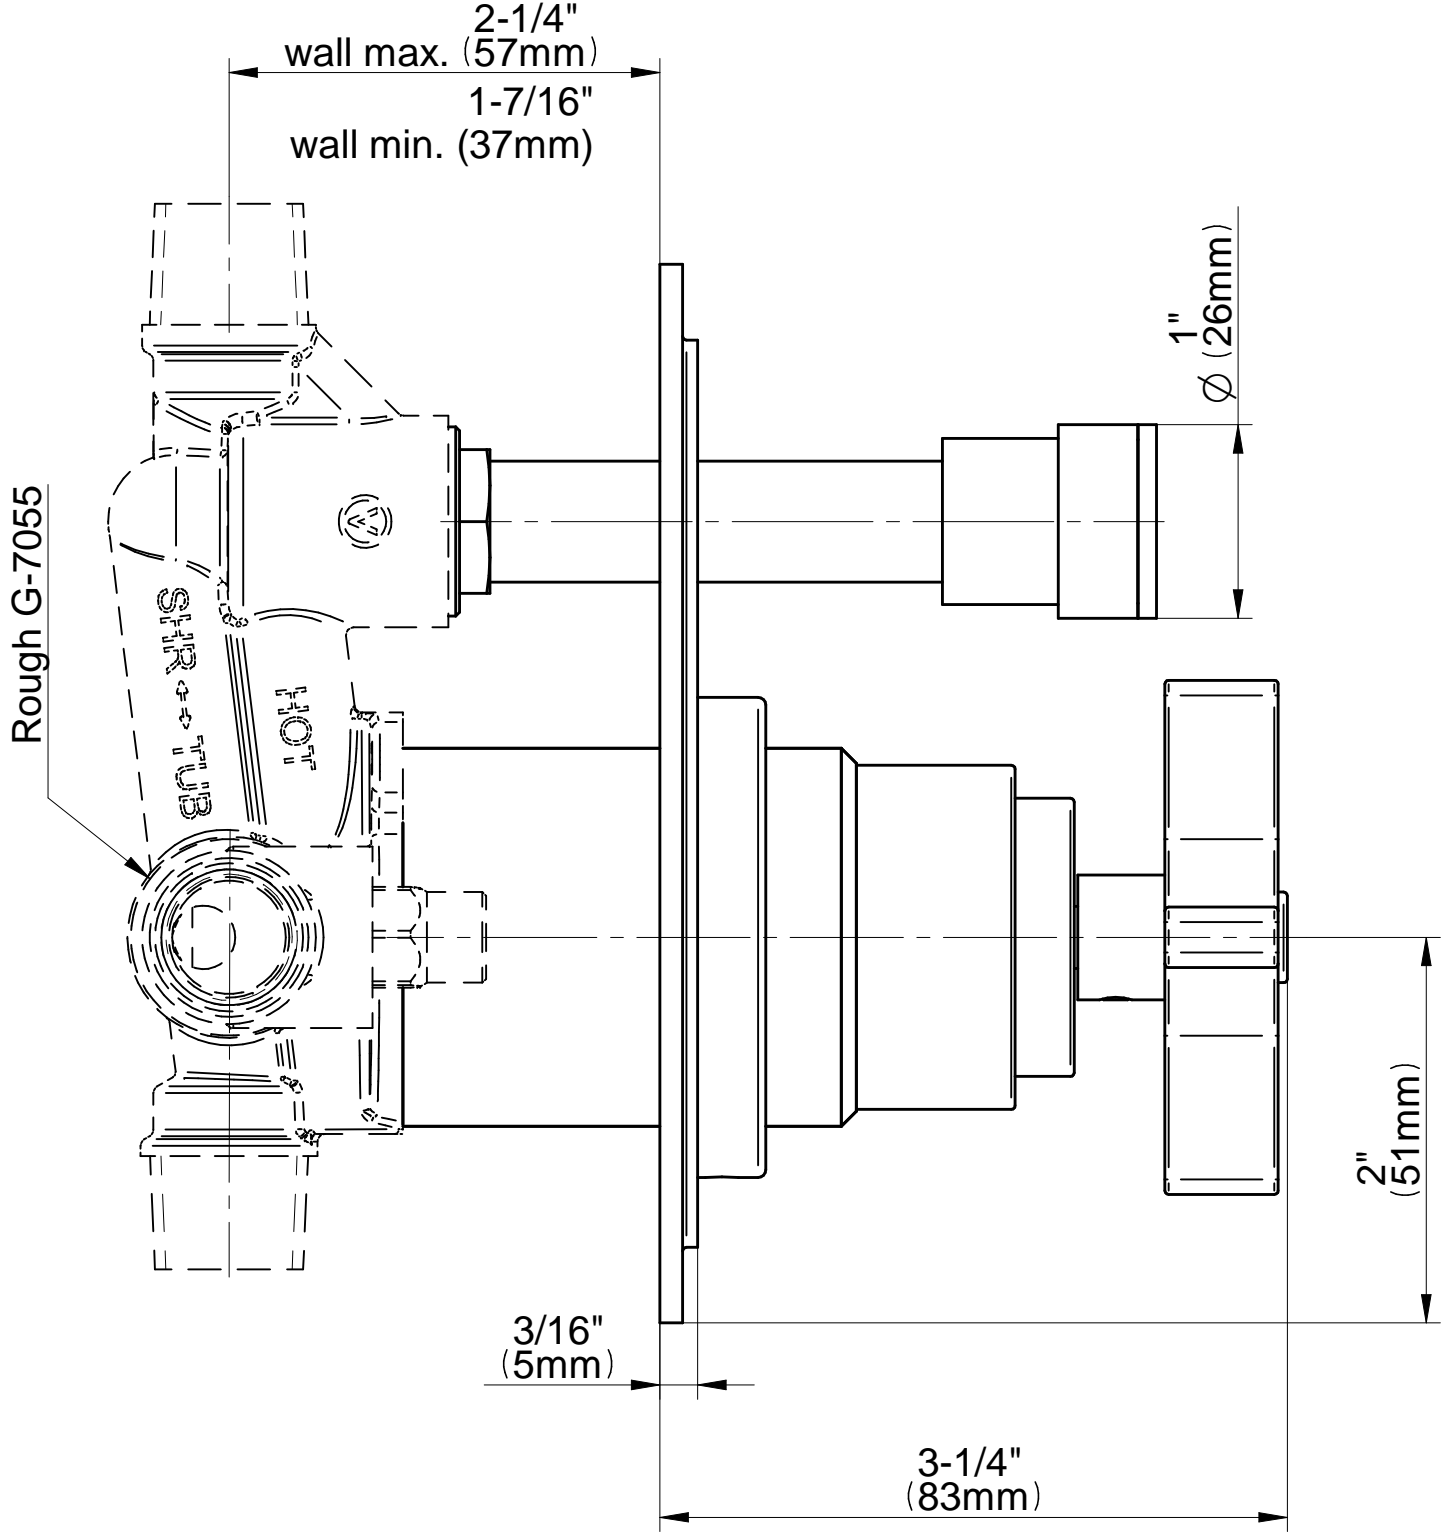

G-7085-C15S-T

FINEZZA UNO Series