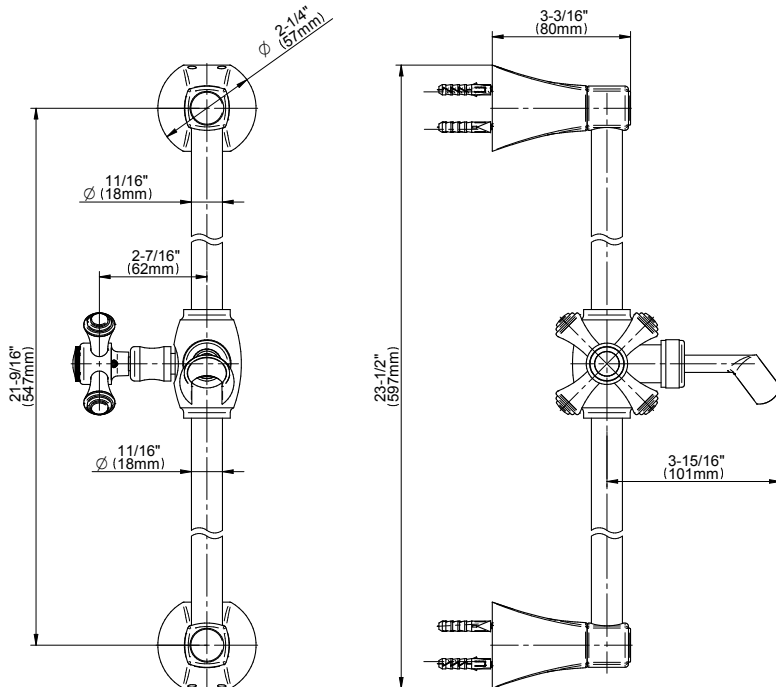

G-8661

Finezza DUE Collection

Finezza DUE Wall-Mounted Slide Bar

GRAFF®

Product Features

- 22" wall-mounted slide bar
- Adjustable bracket fits all hoses with conical nut

Available Finishes

- Polished Chrome
  G-8661-PC
- Brushed Nickel
  G-8661-BNi
- Polished Nickel
  G-8661-PN
- Olive Bronze
  G-8661-OB
- Unfinished Brass*
  G-8661-UB*
- Gold*
  G-8661-AU*
- Brushed Gold*
  G-8661-BAU*

* Special order finish- call for availability

Warranty

- Limited lifetime warranty

For complete warranty information go to <https://www.graff-faucets.com/en/info/faqs>

The measurements shown are for reference only. Products and specifications shown are subject to change without notice. Revised 5/2018.

www.graff-designs.com | phone: 800-954-4723