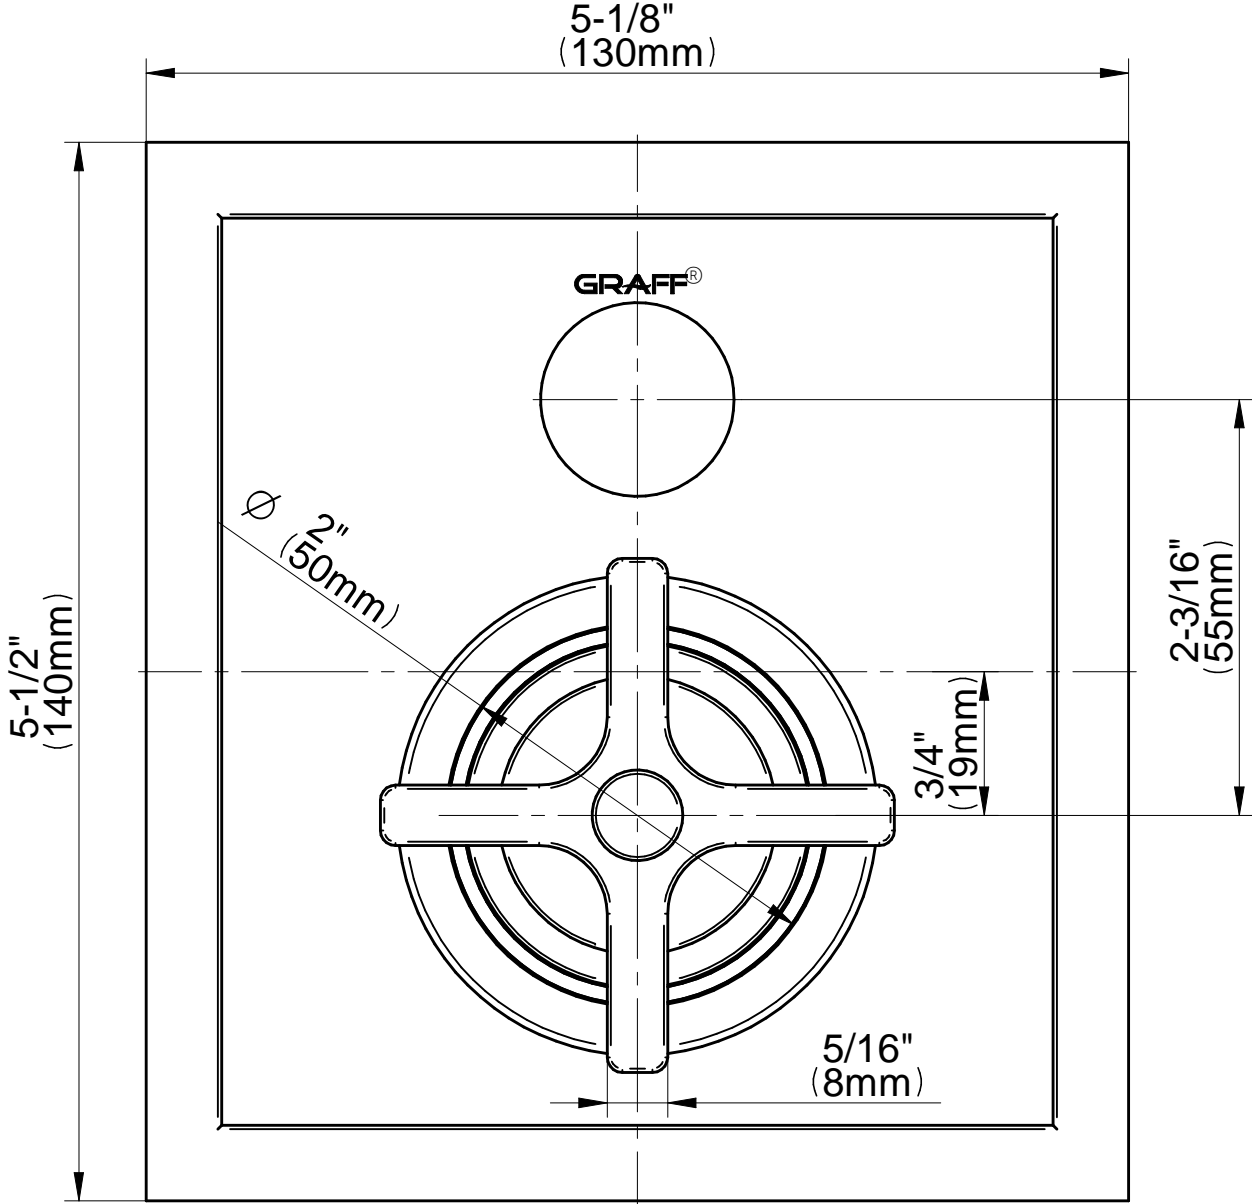

G-7085-C15S-T

FINEZZA UNO Series