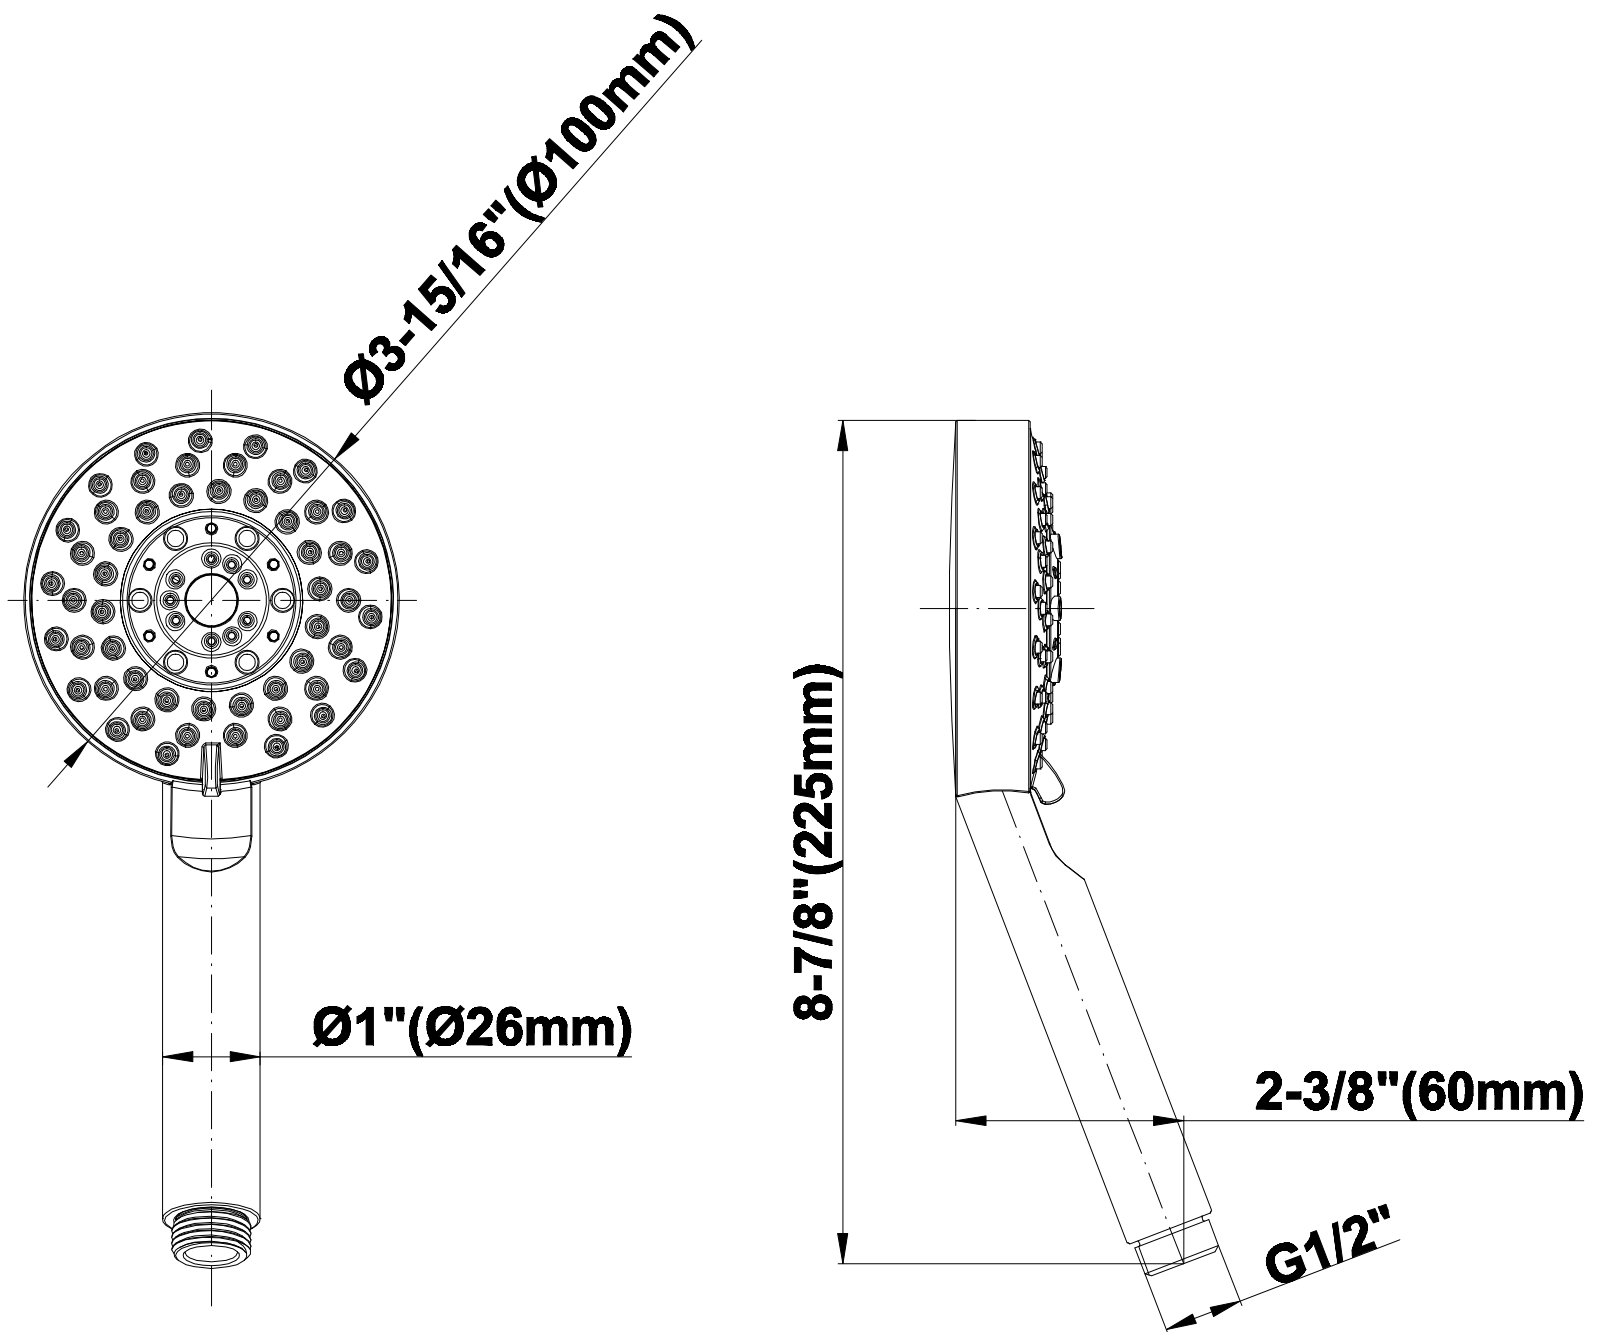

SHOWER  
Multi-Function Handshower w/12"  
Grab Bar  
**G-9660**

---

**GRAFF®**

## Information

- Multi-function handshower w/12" wall-mounted grab bar
- 5 spray patterns: massage, rain/massage, rain, jet/rain and jet
- 59" long shower hose and wall supply elbow
- Adjustable bracket fits all hoses with conical nut
- Includes multi-function handshower - G-8674
- Additional multi-function handshower options available
- Handshower flow rate  $\leq 1.5$  max gpm
- Includes internal backflow preventer
- CALGreen

# G-8674

SHOWER  
12" Square Grab Bar  
w/Handshower Holder  
**G-9551**

---

**GRAFF®**

**Information**

- 12" wall-mounted grab bar
- Adjustable bracket fits all hoses with conical nut
- ADA

**Finishes**

Brushed  
Nickel