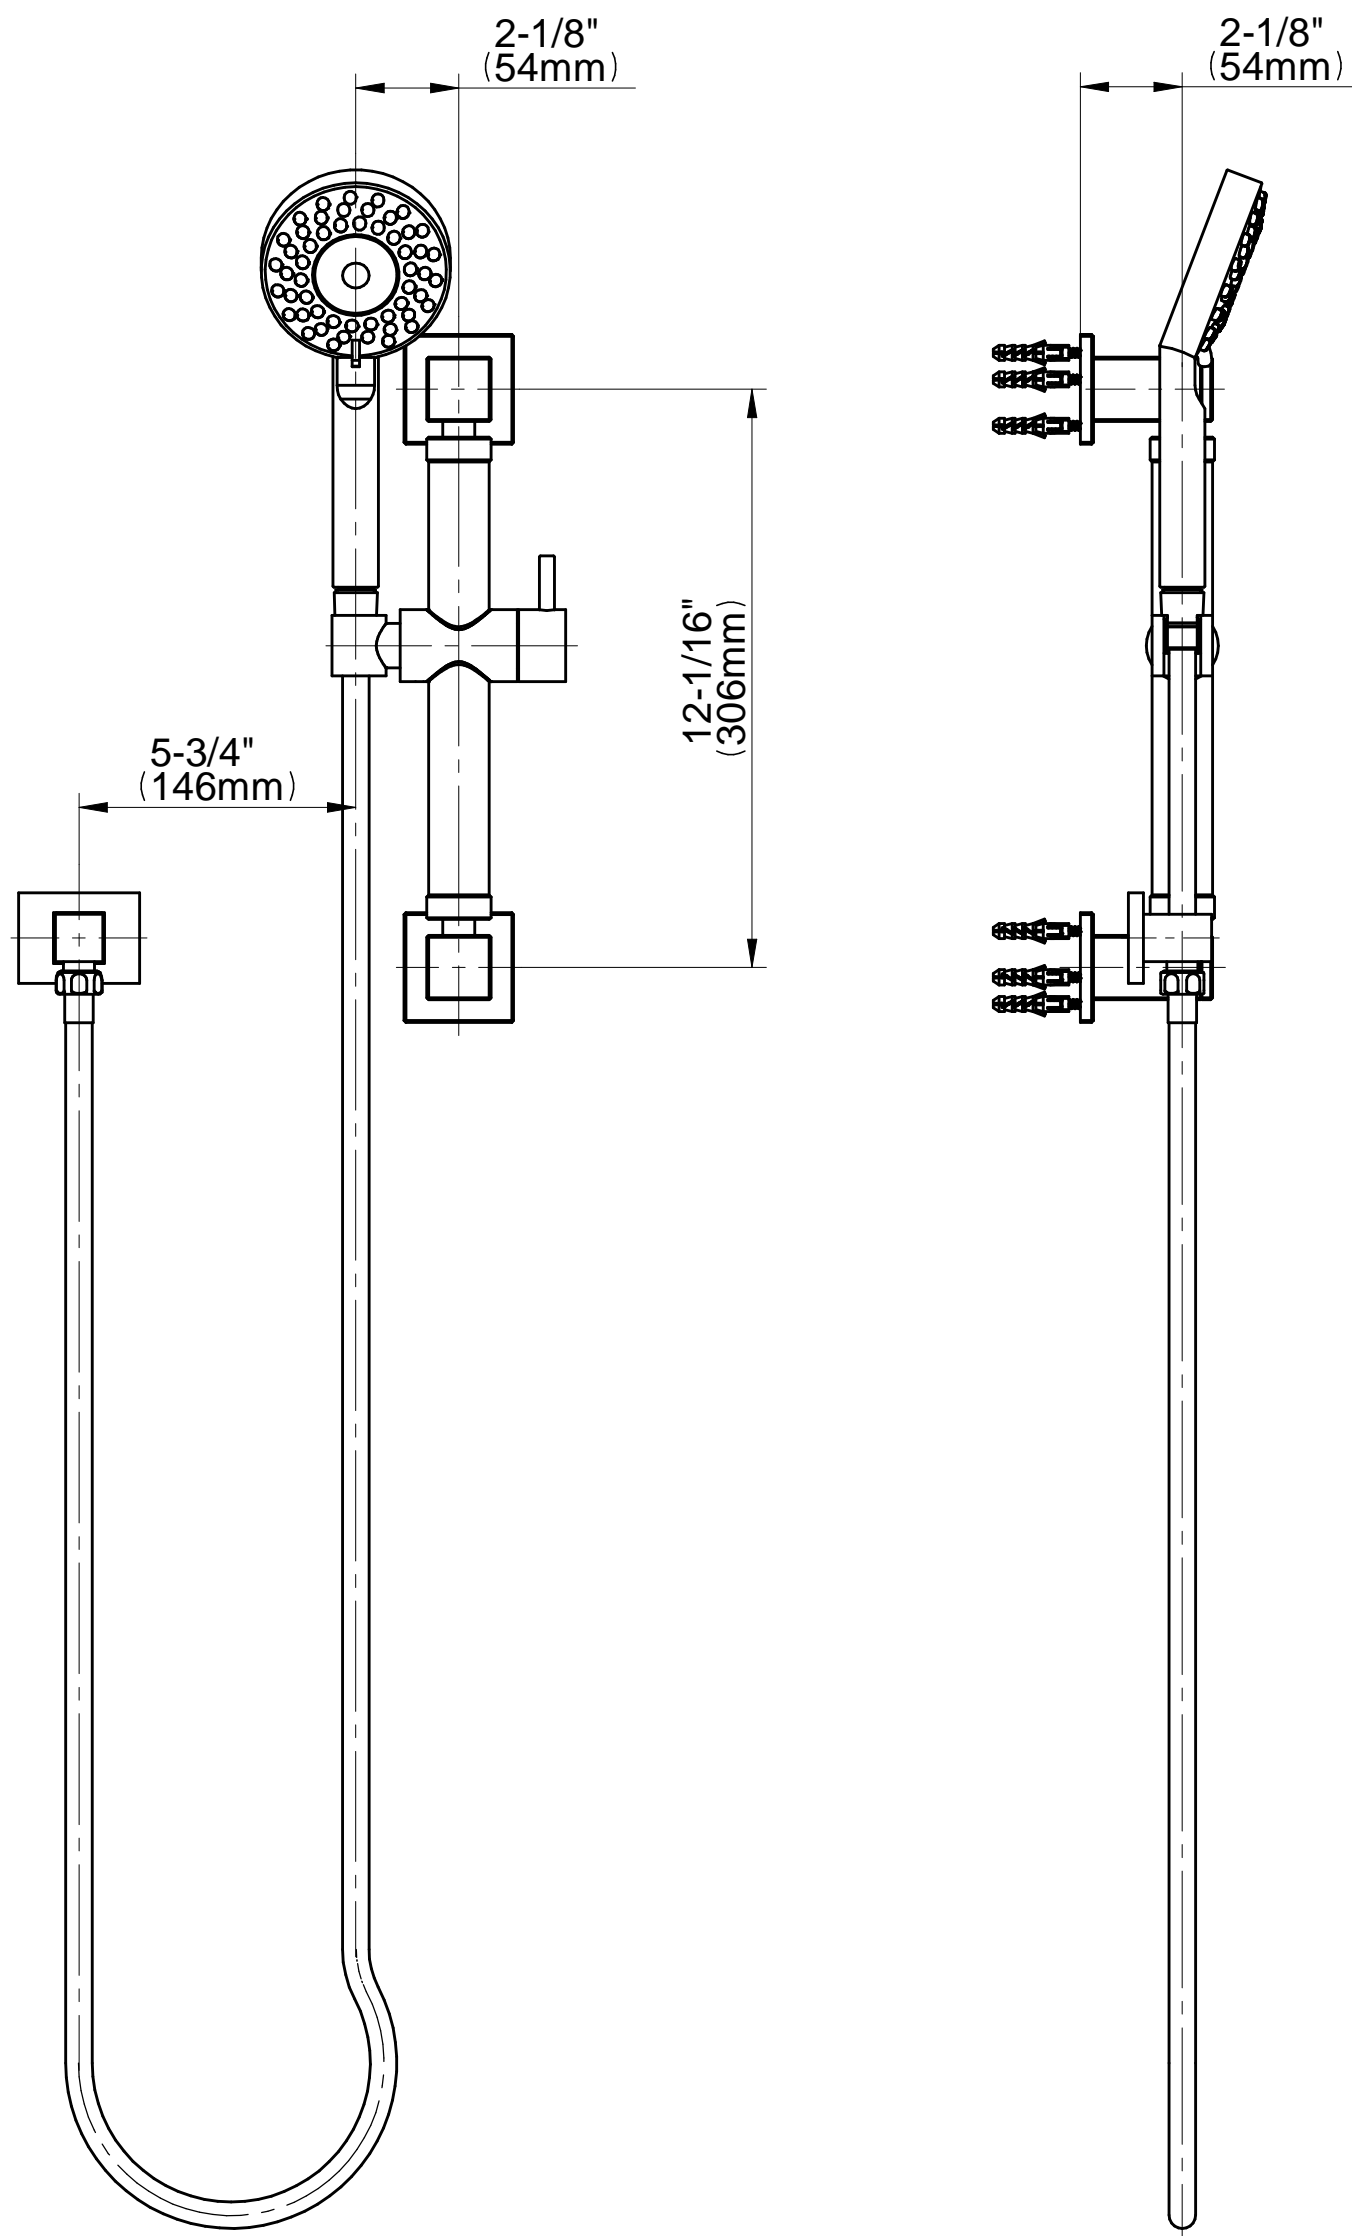

SHOWER  
Multi-Function Handshower w/12"  
Grab Bar  
**G-9660**

---

**GRAFF®**

## Information

- Multi-function handshower w/12" wall-mounted grab bar
- 5 spray patterns: massage, rain/massage, rain, jet/rain and jet
- 59" long shower hose and wall supply elbow
- Adjustable bracket fits all hoses with conical nut
- Includes multi-function handshower - G-8674
- Additional multi-function handshower options available
- Handshower flow rate  $\leq 1.5$  max gpm
- Includes internal backflow preventer
- CALGreen

## Immersion Series

SHOWER  
59" Shower Hose  
**G-8605**

**GRAFF®**

---

\* Special order finish- call for availability

SHOWER  
Contemporary Square Wall Supply  
Elbow  
**G-8633**

---

**GRAFF**<sup>®</sup>

**Information**

- 1/2" NPT female thread inlet

**Finishes**

Brushed  
Nickel