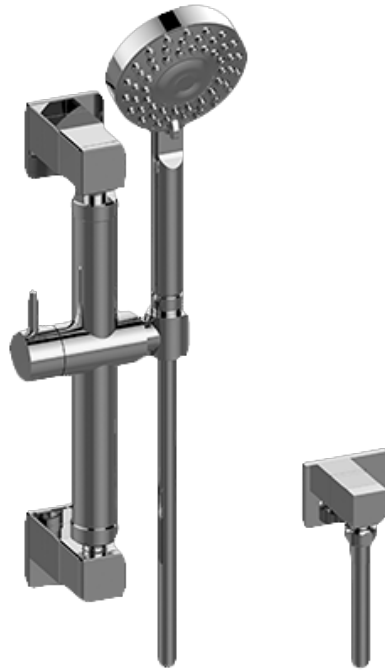

SHOWER  
Multi-Function Handshower w/12"  
Grab Bar  
**G-9660**

---

**GRAFF®**

## Information

- Multi-function handshower w/12" wall-mounted grab bar
- 5 spray patterns: massage, rain/massage, rain, jet/rain and jet
- 59" long shower hose and wall supply elbow
- Adjustable bracket fits all hoses with conical nut
- Includes multi-function handshower - G-8674
- Additional multi-function handshower options available
- Handshower flow rate  $\leq 1.5$  max gpm
- Includes internal backflow preventer
- CALGreen

## Immersion Series

SHOWER  
59" Shower Hose  
**G-8605**

**GRAFF®**

---

## Information

- Brass spiral flexible hose with conical nut