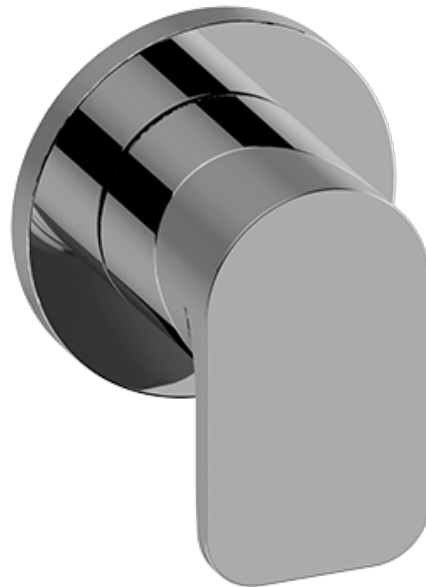

SHOWER
 Sento M-Series 3-Way Diverter
 Valve Trim with Handle
G-8069-LM42E1-T

Information

- Single metal handle and decorative trim plate
- Use with G-8053 3-Way Diverter Control Valve WITH Off Function
- ADA

Finishes

G-8069-LM42E1-T

SENTO Series