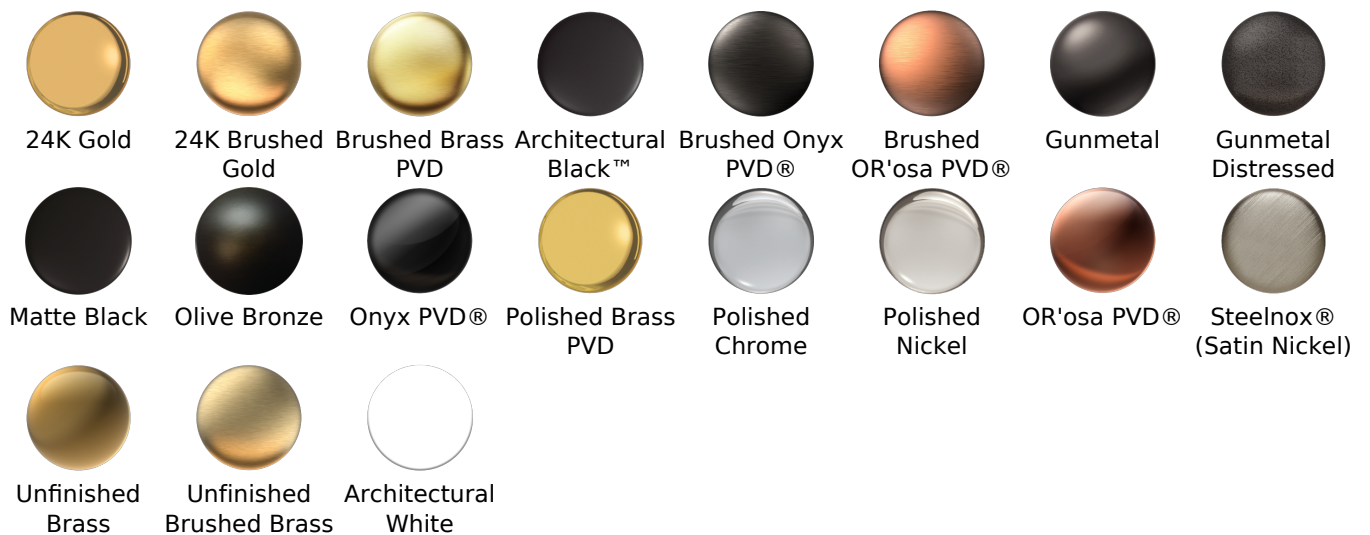

SHOWER
 Sento M-Series 3-Way Diverter
 Valve Trim with Handle
G-8069-LM42E1-T

Information

- Single metal handle and decorative trim plate
- Use with G-8053 3-Way Diverter Control Valve WITH Off Function
- ADA

Finishes

G-8069-LM42E1-T

SENTO Series