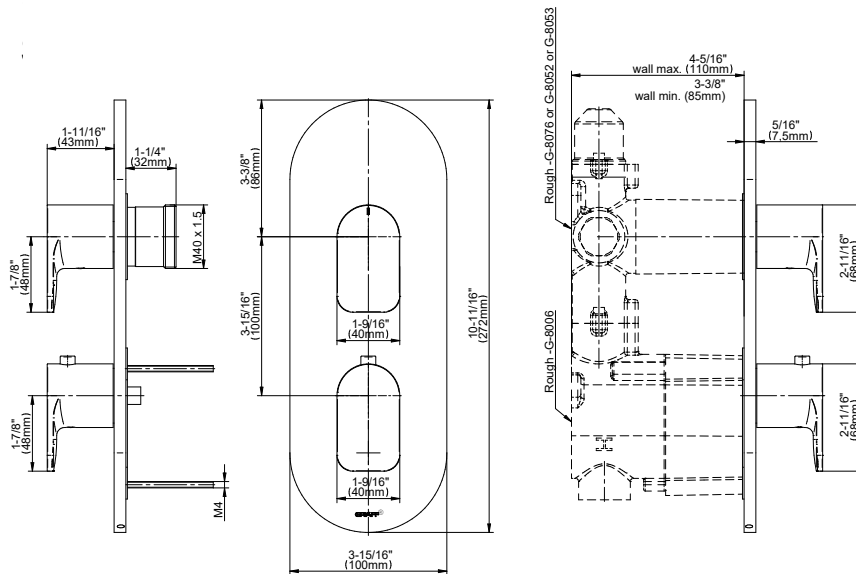

G-8047-LM42E0-**-T

Sento Collection

M-Series Valve Trim with Two Handles

GRAFF®

Product Features

- Two metal handles
- Decorative trim plate
- Use with M-Series rough valves

Warranty

- Limited lifetime warranty

For complete warranty information go to www.graff-designs.com/en-nam/warranty

Available Finishes

- Polished Chrome
  G-8047-LM42E0-PC-T
- Polished Nickel
  G-8047-LM42E0-PN-T
- Brushed Nickel
  G-8047-LM42E0-BNi-T
- Unfinished Brushed Brass*
  G-8047-LM42E0-UBB-T*
- Unfinished Brass*
  G-8047-LM42E0-UB-T*
- Matte Black*
  G-8047-LM42E0-MBK-T*
- Architectural Black*
  G-8047-LM42E0-BK-T*
- Architectural White*
  G-8047-LM42E0-WT-T*
- Steelnox (Satin Nickel)*
  G-8047-LM42E0-SN-T*
- Olive Brass*
  G-8047-LM42E0-OB-T*
- Gunmetal*
  G-8047-LM42E0-GM-T*
- OR'osa PVD*
  G-8047-LM42E0-RG-T*
- Brushed OR'osa PVD*
  G-8047-LM42E0-BRG-T*
- Onyx PVD*
  G-8047-LM42E0-OX-T*
- Brushed Onyx PVD*
  G-8047-LM42E0-BOX-T*
- Polished Brass PVD*
  G-8047-LM42E0-PB-T*
- Brushed Brass PVD*
  G-8047-LM42E0-BB-T*
- 24K Brushed Gold*
  G-8047-LM42E0-BAU-T*
- 24K Gold*
  G-8047-LM42E0-AU-T*
- Gunmetal Distressed*
  G-8047-LM42E0-GMD-T*

* Special order finish- call for availability