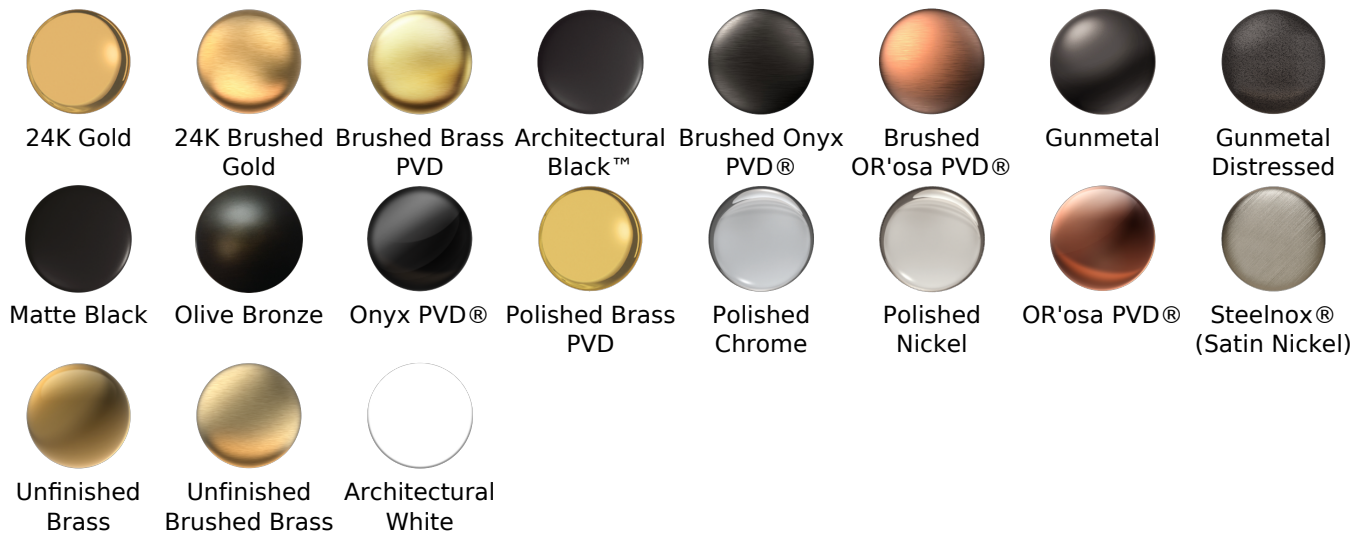

SHOWER  
 Sento M-Series Valve Trim with  
 Two Handles  
**G-8047-LM42E0-T**

**Information**

- Two metal handles, decorative trim plate
- Use with M-Series rough valves
- ADA

**Finishes**

## Product Features

- Two metal handles
- Decorative trim plate
- Use with M-Series rough valves