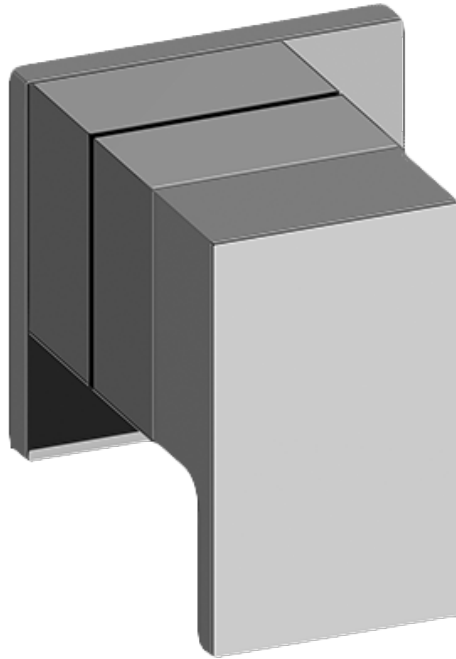

SHOWER
Square M-Series Stop/Volume
Control Valve Trim with Handle
G-8098-LM31E1-T

GRAFF®

Information

- Single metal handle and decorative trim plate
- Use with G-8006 thermostatic rough valve
- ADA

Finishes

G-8098-LM31E1-T

SOLAR Series

GRAFF[®]
CUTTING EDGE DESIGN