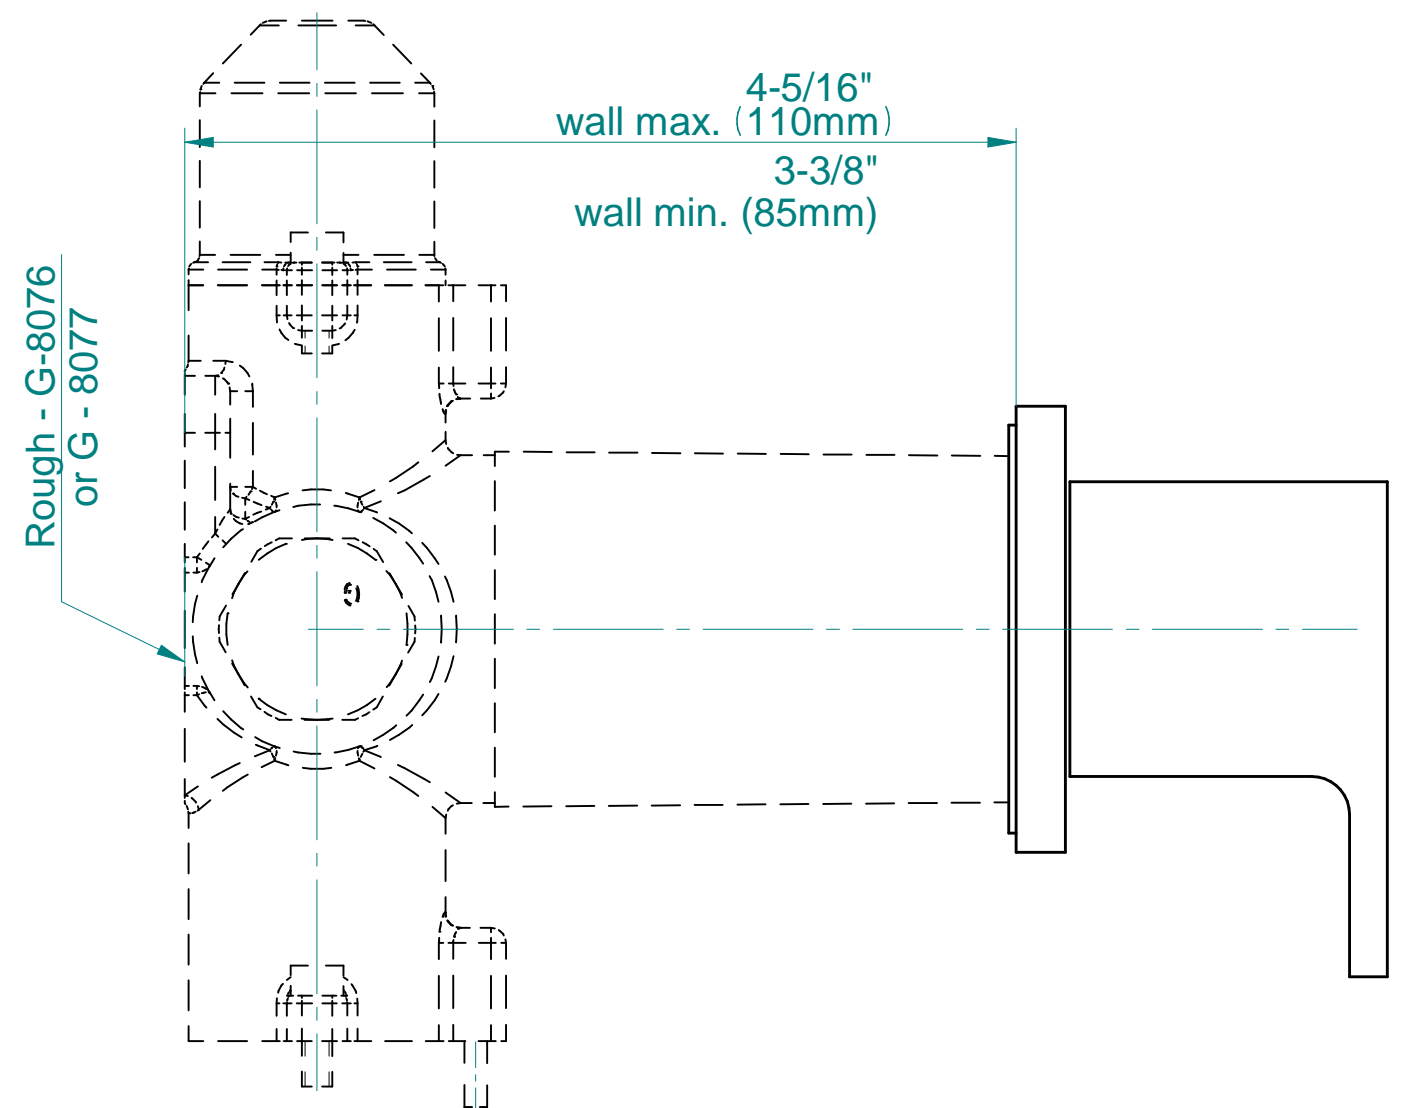

SHOWER
Square M-Series Stop/Volume
Control Valve Trim with Handle
G-8098-LM31E1-T

GRAFF®

Information

- Single metal handle and decorative trim plate
- Use with G-8006 thermostatic rough valve
- ADA

Finishes

G-8098-LM31E1-T

SOLAR Series

GRAFF[®]
CUTTING EDGE DESIGN