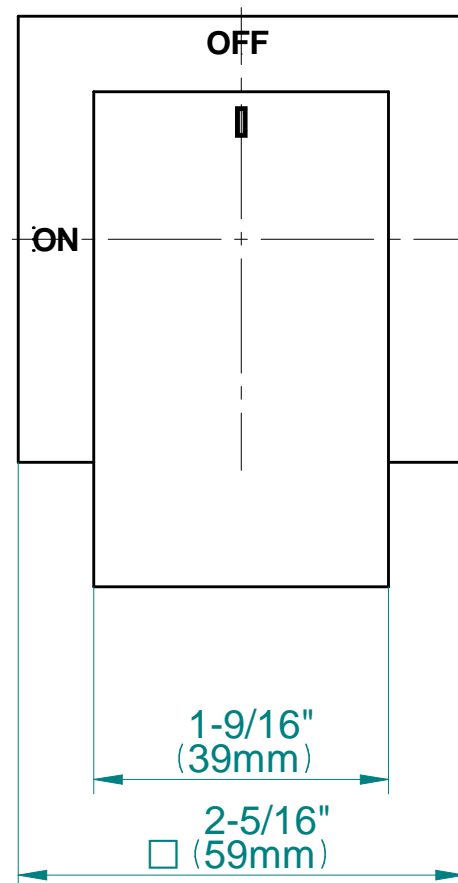

SHOWER
Square M-Series Stop/Volume
Control Valve Trim with Handle
G-8098-LM31E1-T

GRAFF®

Information

- Single metal handle and decorative trim plate
- Use with G-8006 thermostatic rough valve
- ADA

Finishes

G-8098-LM31E1-T

SOLAR Series

GRAFF[®]
CUTTING EDGE DESIGN