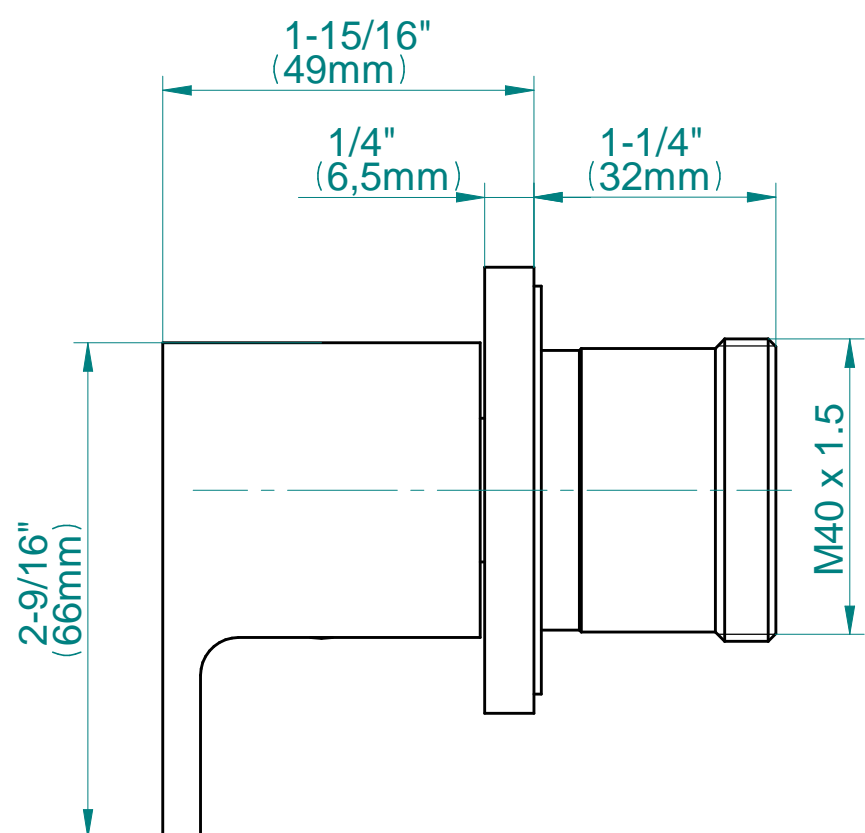

SHOWER
Square M-Series Stop/Volume
Control Valve Trim with Handle
G-8098-LM31E1-T

GRAFF®

Information

- Single metal handle and decorative trim plate
- Use with G-8006 thermostatic rough valve
- ADA

Finishes

G-8098-LM31E1-T

SOLAR Series

GRAFF[®]
CUTTING EDGE DESIGN