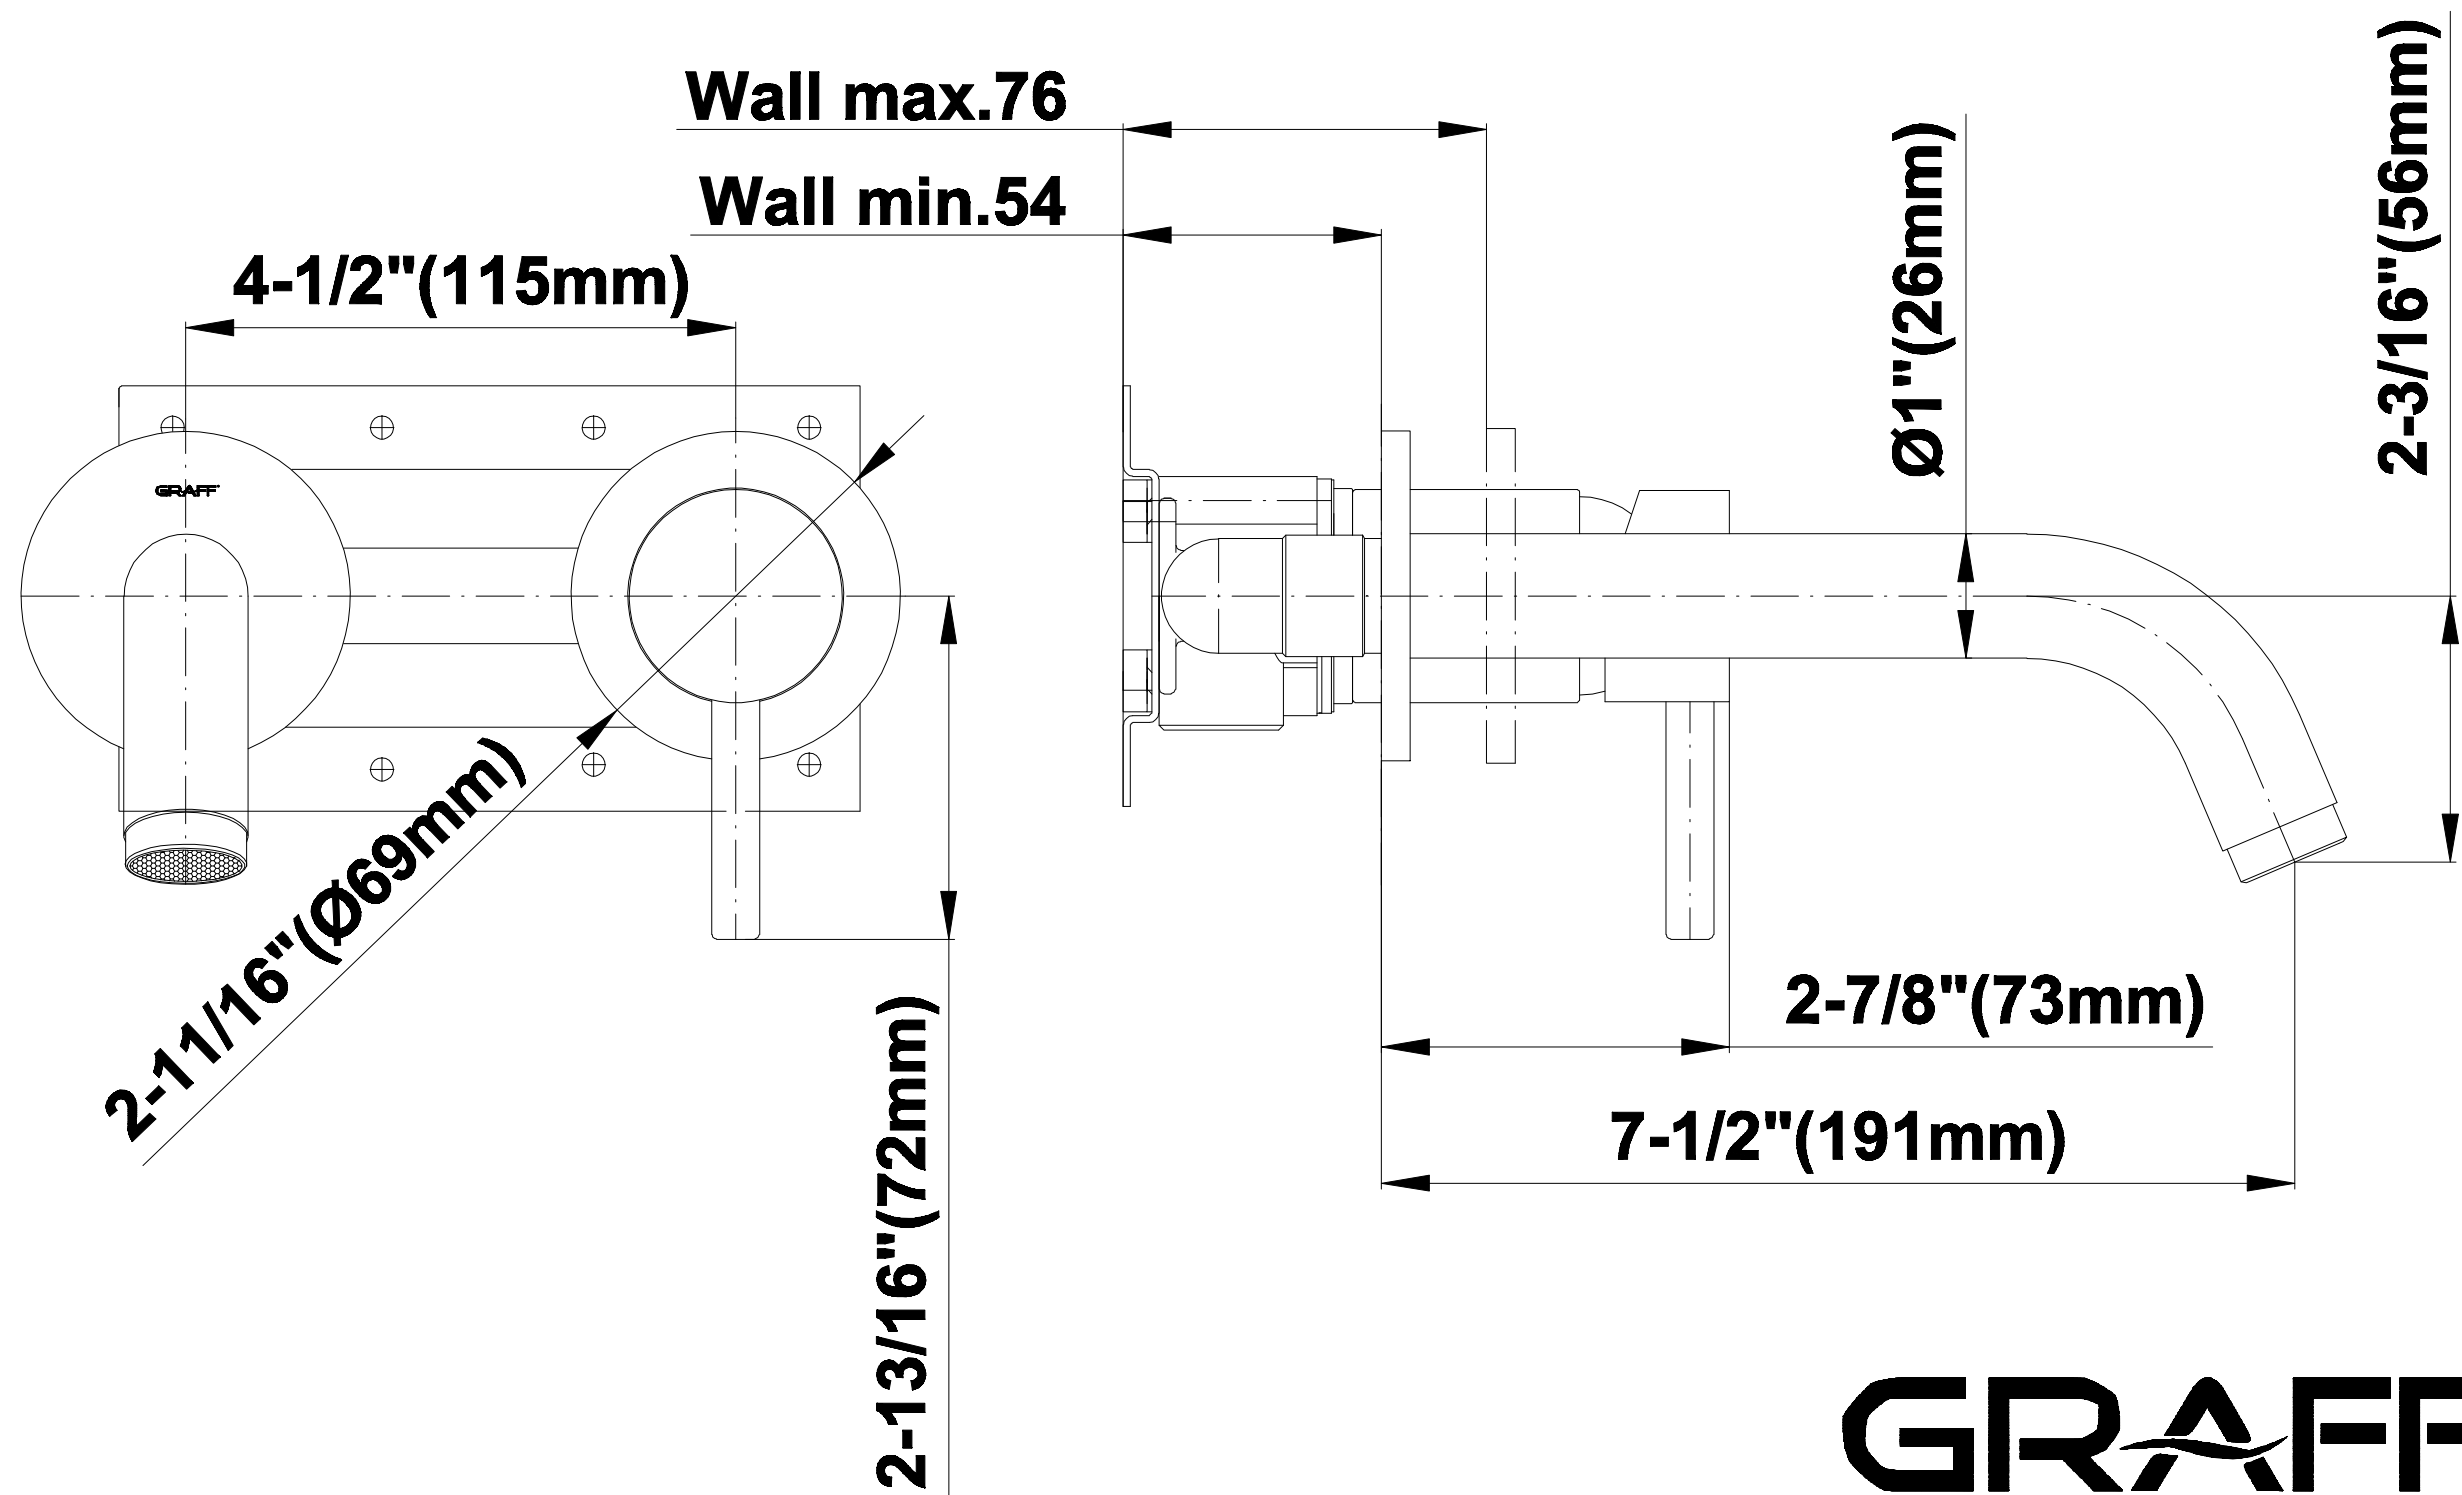

G-6135

M.E. Series