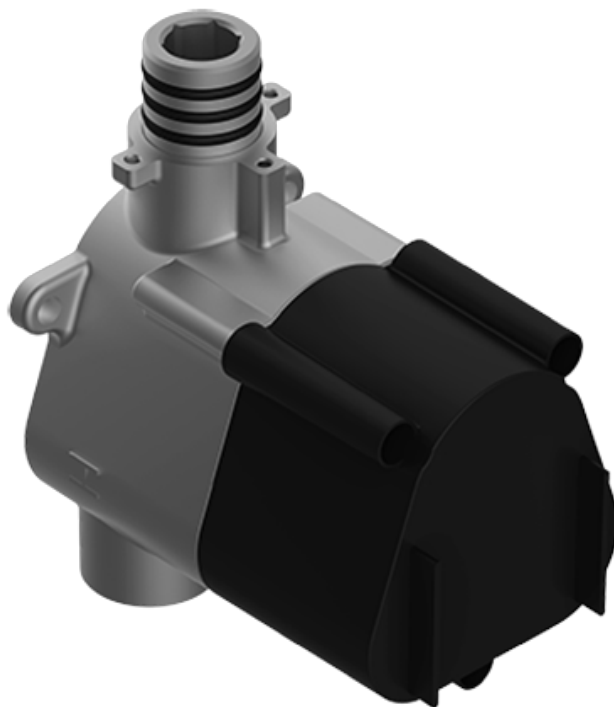

SHOWER  
M-Series Full Thermostatic  
Shower System with Diverter  
Valve  
**GS2.122SG-LM14E0**

---

**GRAFF®**

## Information

- 3/4" thermostatic valve and trim
- 8" rain showerhead with 11" wall-mounted shower arm
- Swivel body sprays (3 pieces)
- Handshower set w/wall bracket
- 3-way diverter valve
- Showerhead features no-clog, easy-clean spray nozzles
- Optional extension kit
- 3/4" thermostatic rough valve flow rate ~12.9 gpm @60 psi
- Flow rates: showerhead  $\leq$  1.8 max gpm, handshower  $\leq$  1.5 max gpm, body sprays  $\leq$  1.5 max gpm each

SHOWER  
Thermostatic Rough Valve  
**G-8006**

**GRAFF®**

# G-8006

M-Series

3/4" Concealed Thermostatic Rough Valve