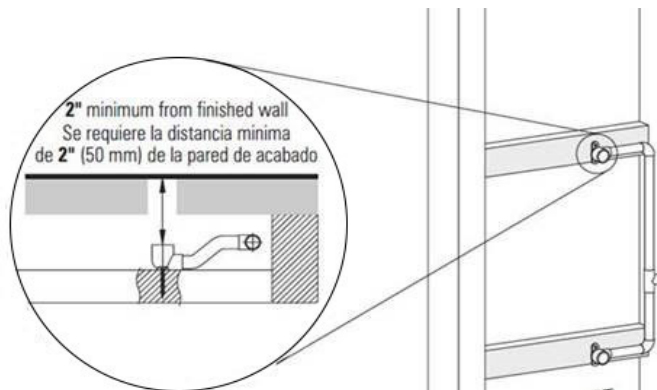

The measurements shown are for reference only. Products and specifications shown are subject to change without notice. Revised 4/2019

www.graff-designs.com | phone: 800-954-4723