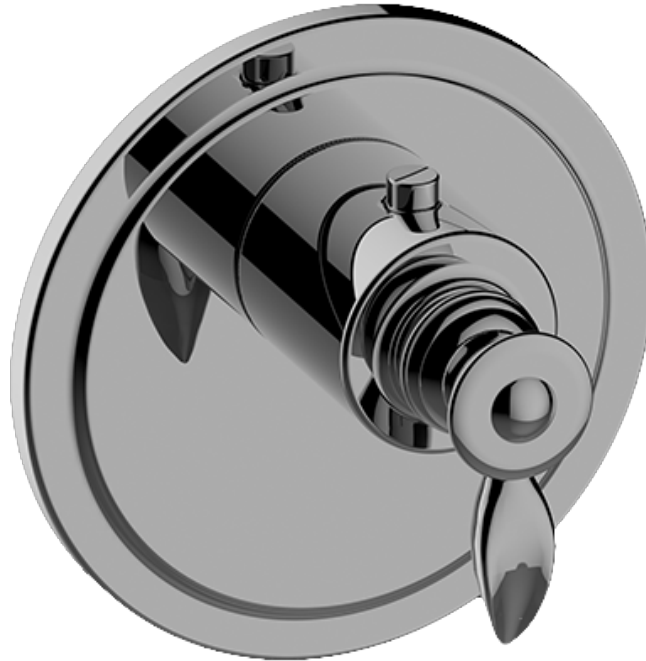

### Information

- Single metal handle and decorative trim plate
- Use with G-8006 thermostatic rough valve
- ADA