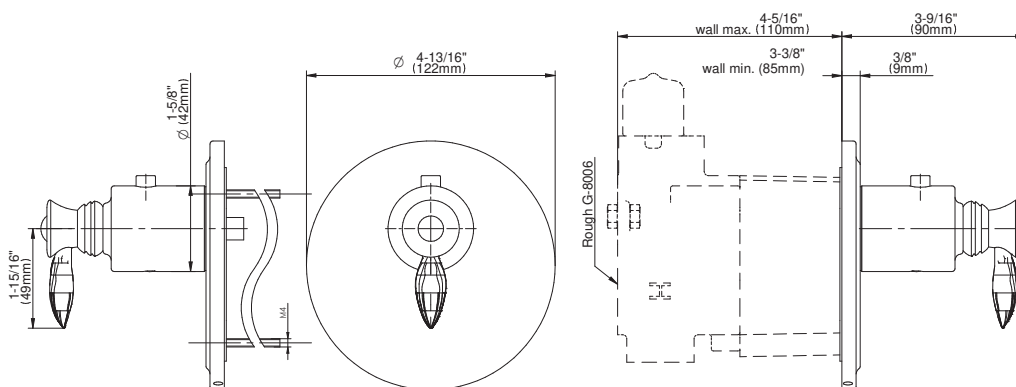

The measurements shown are for reference only. Products and specifications shown are subject to change without notice. Revised 1/2019

www.graff-designs.com | phone: 800-954-4723