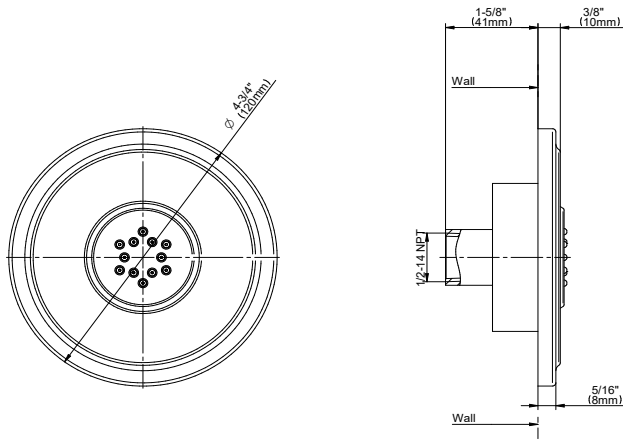

The measurements shown are for reference only. Products and specifications shown are subject to change without notice. Revised 4/2019

www.graff-designs.com | phone: 800-954-4723