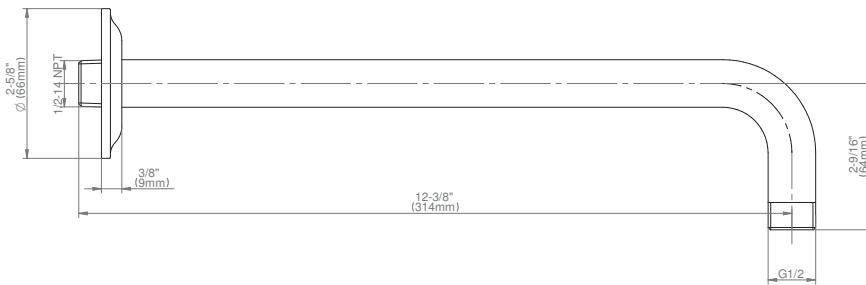

The measurements shown are for reference only. Products and specifications shown are subject to change without notice. Revised 7/2019.

www.graff-designs.com | phone: 800-954-4723