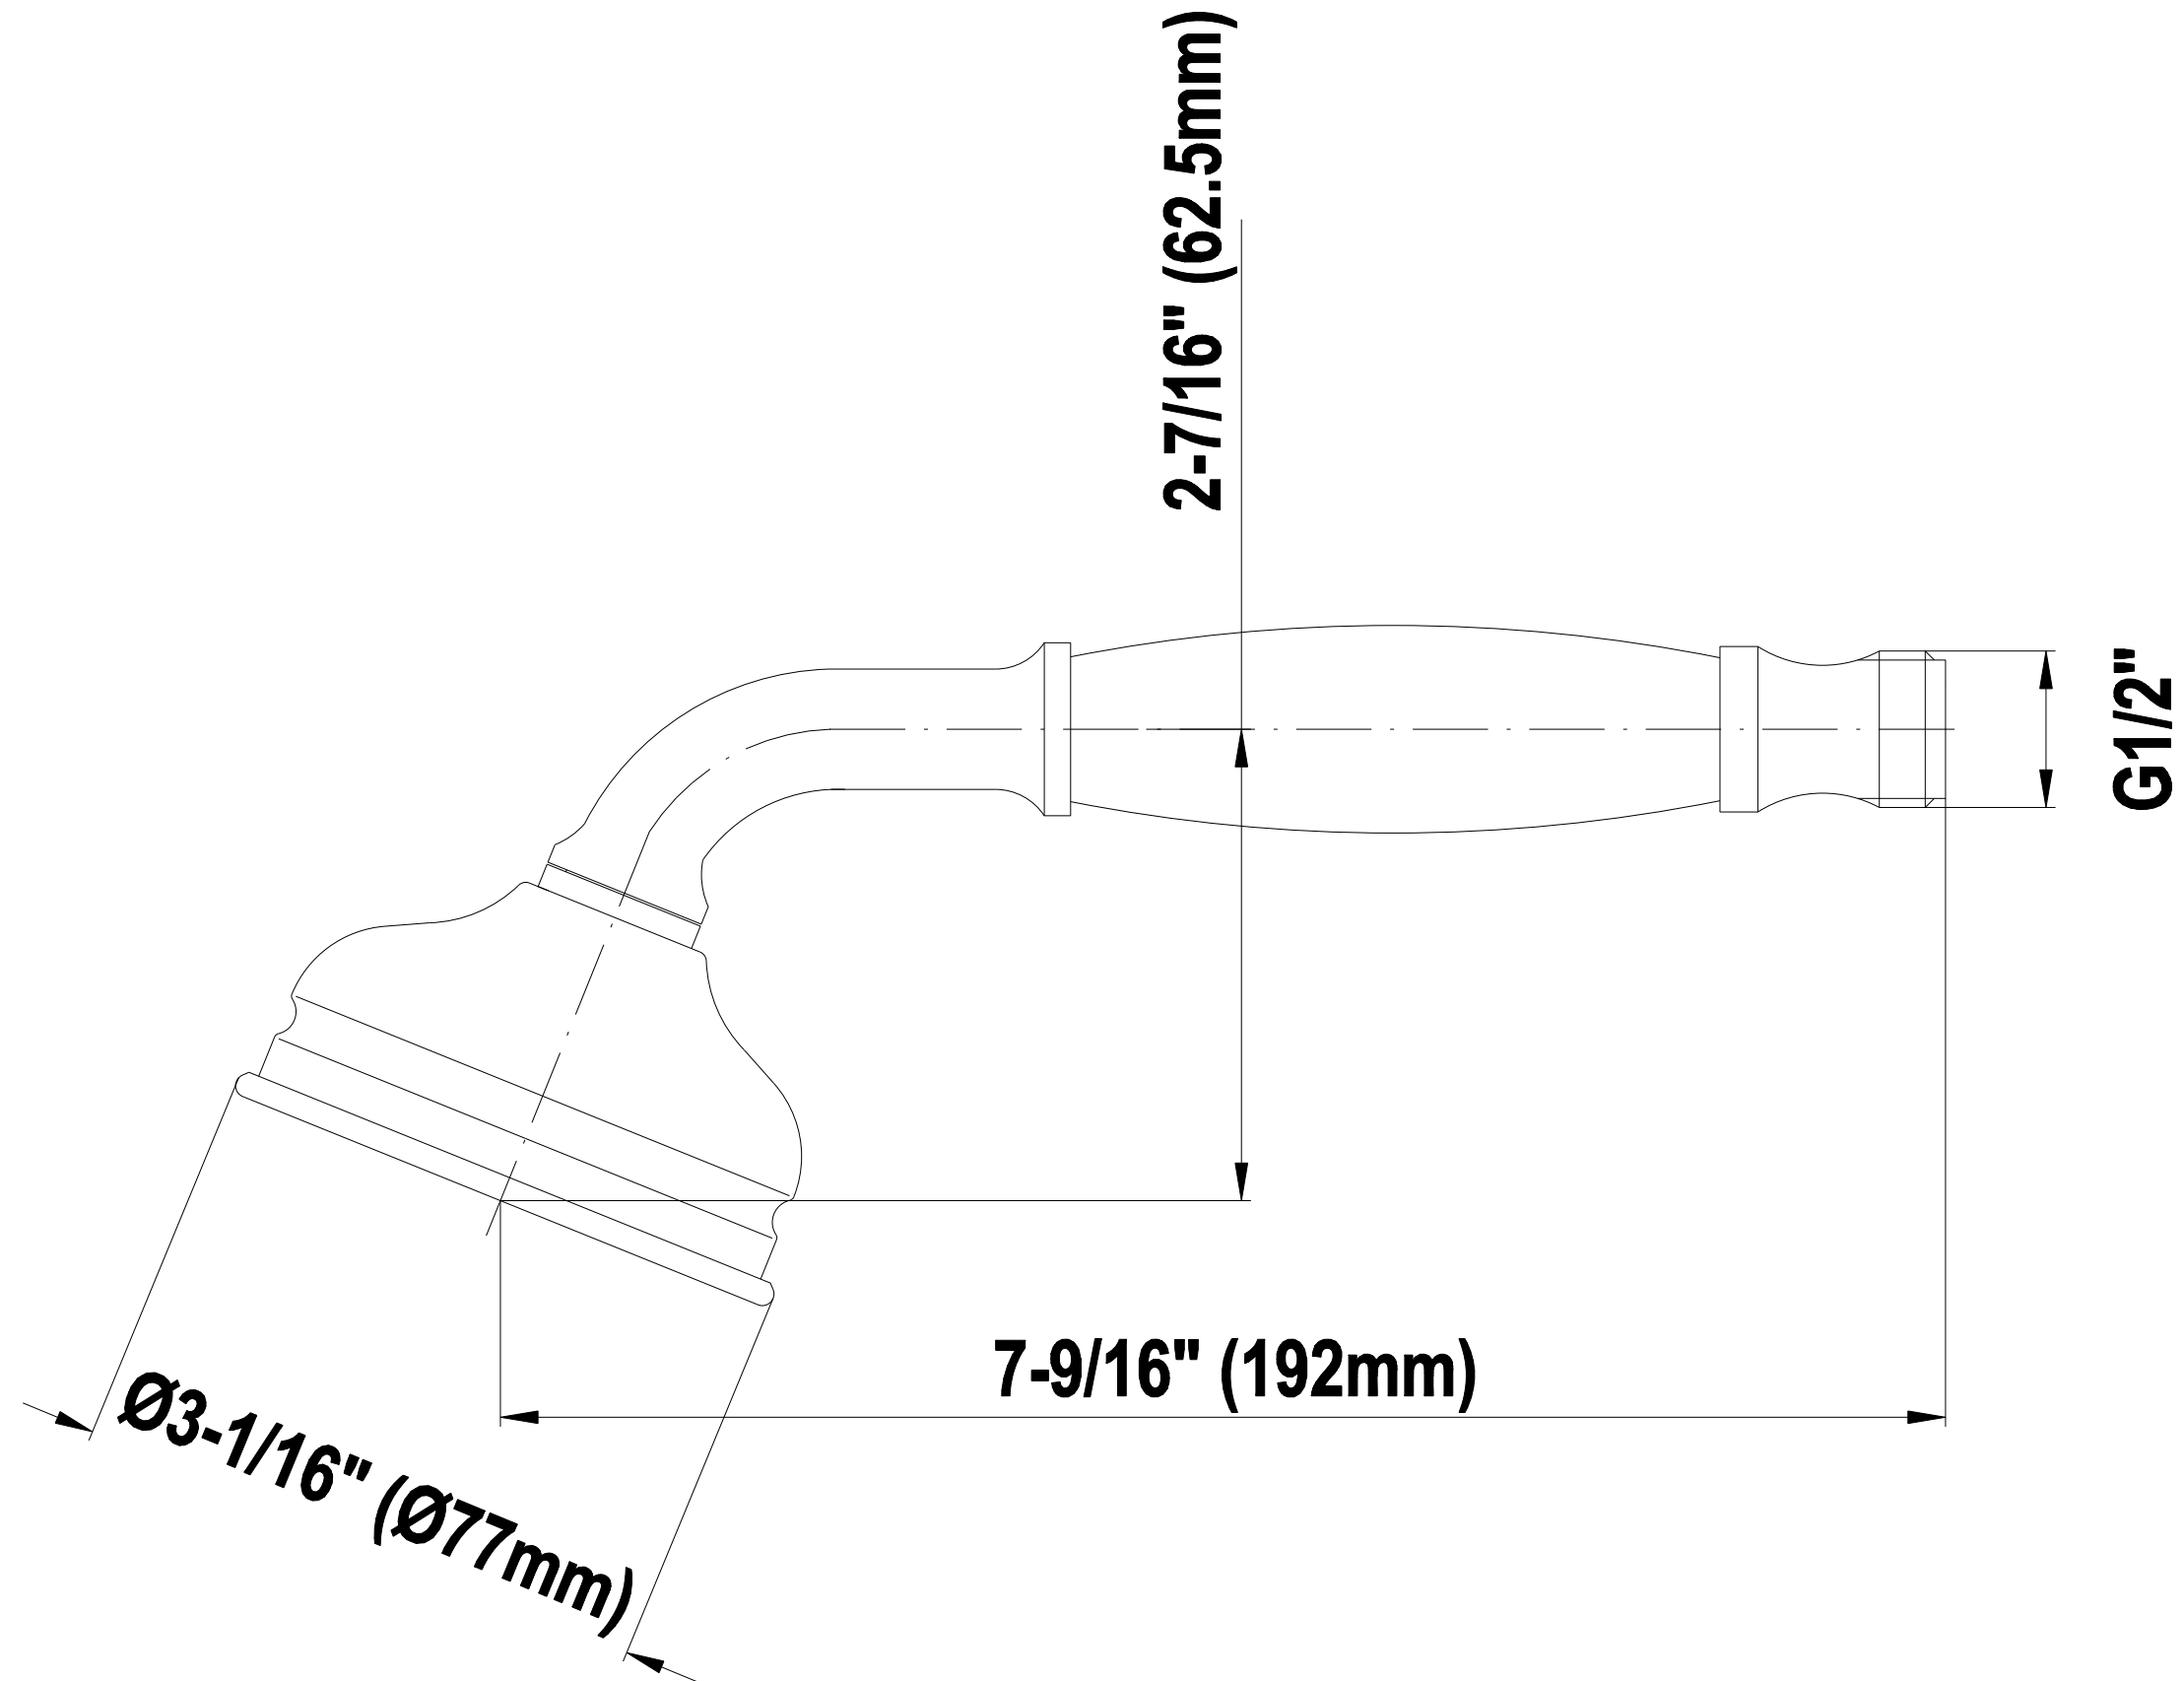

# Traditional Handshower G-8604

SHOWER  
59" Shower Hose  
**G-8605**

**GRAFF®**